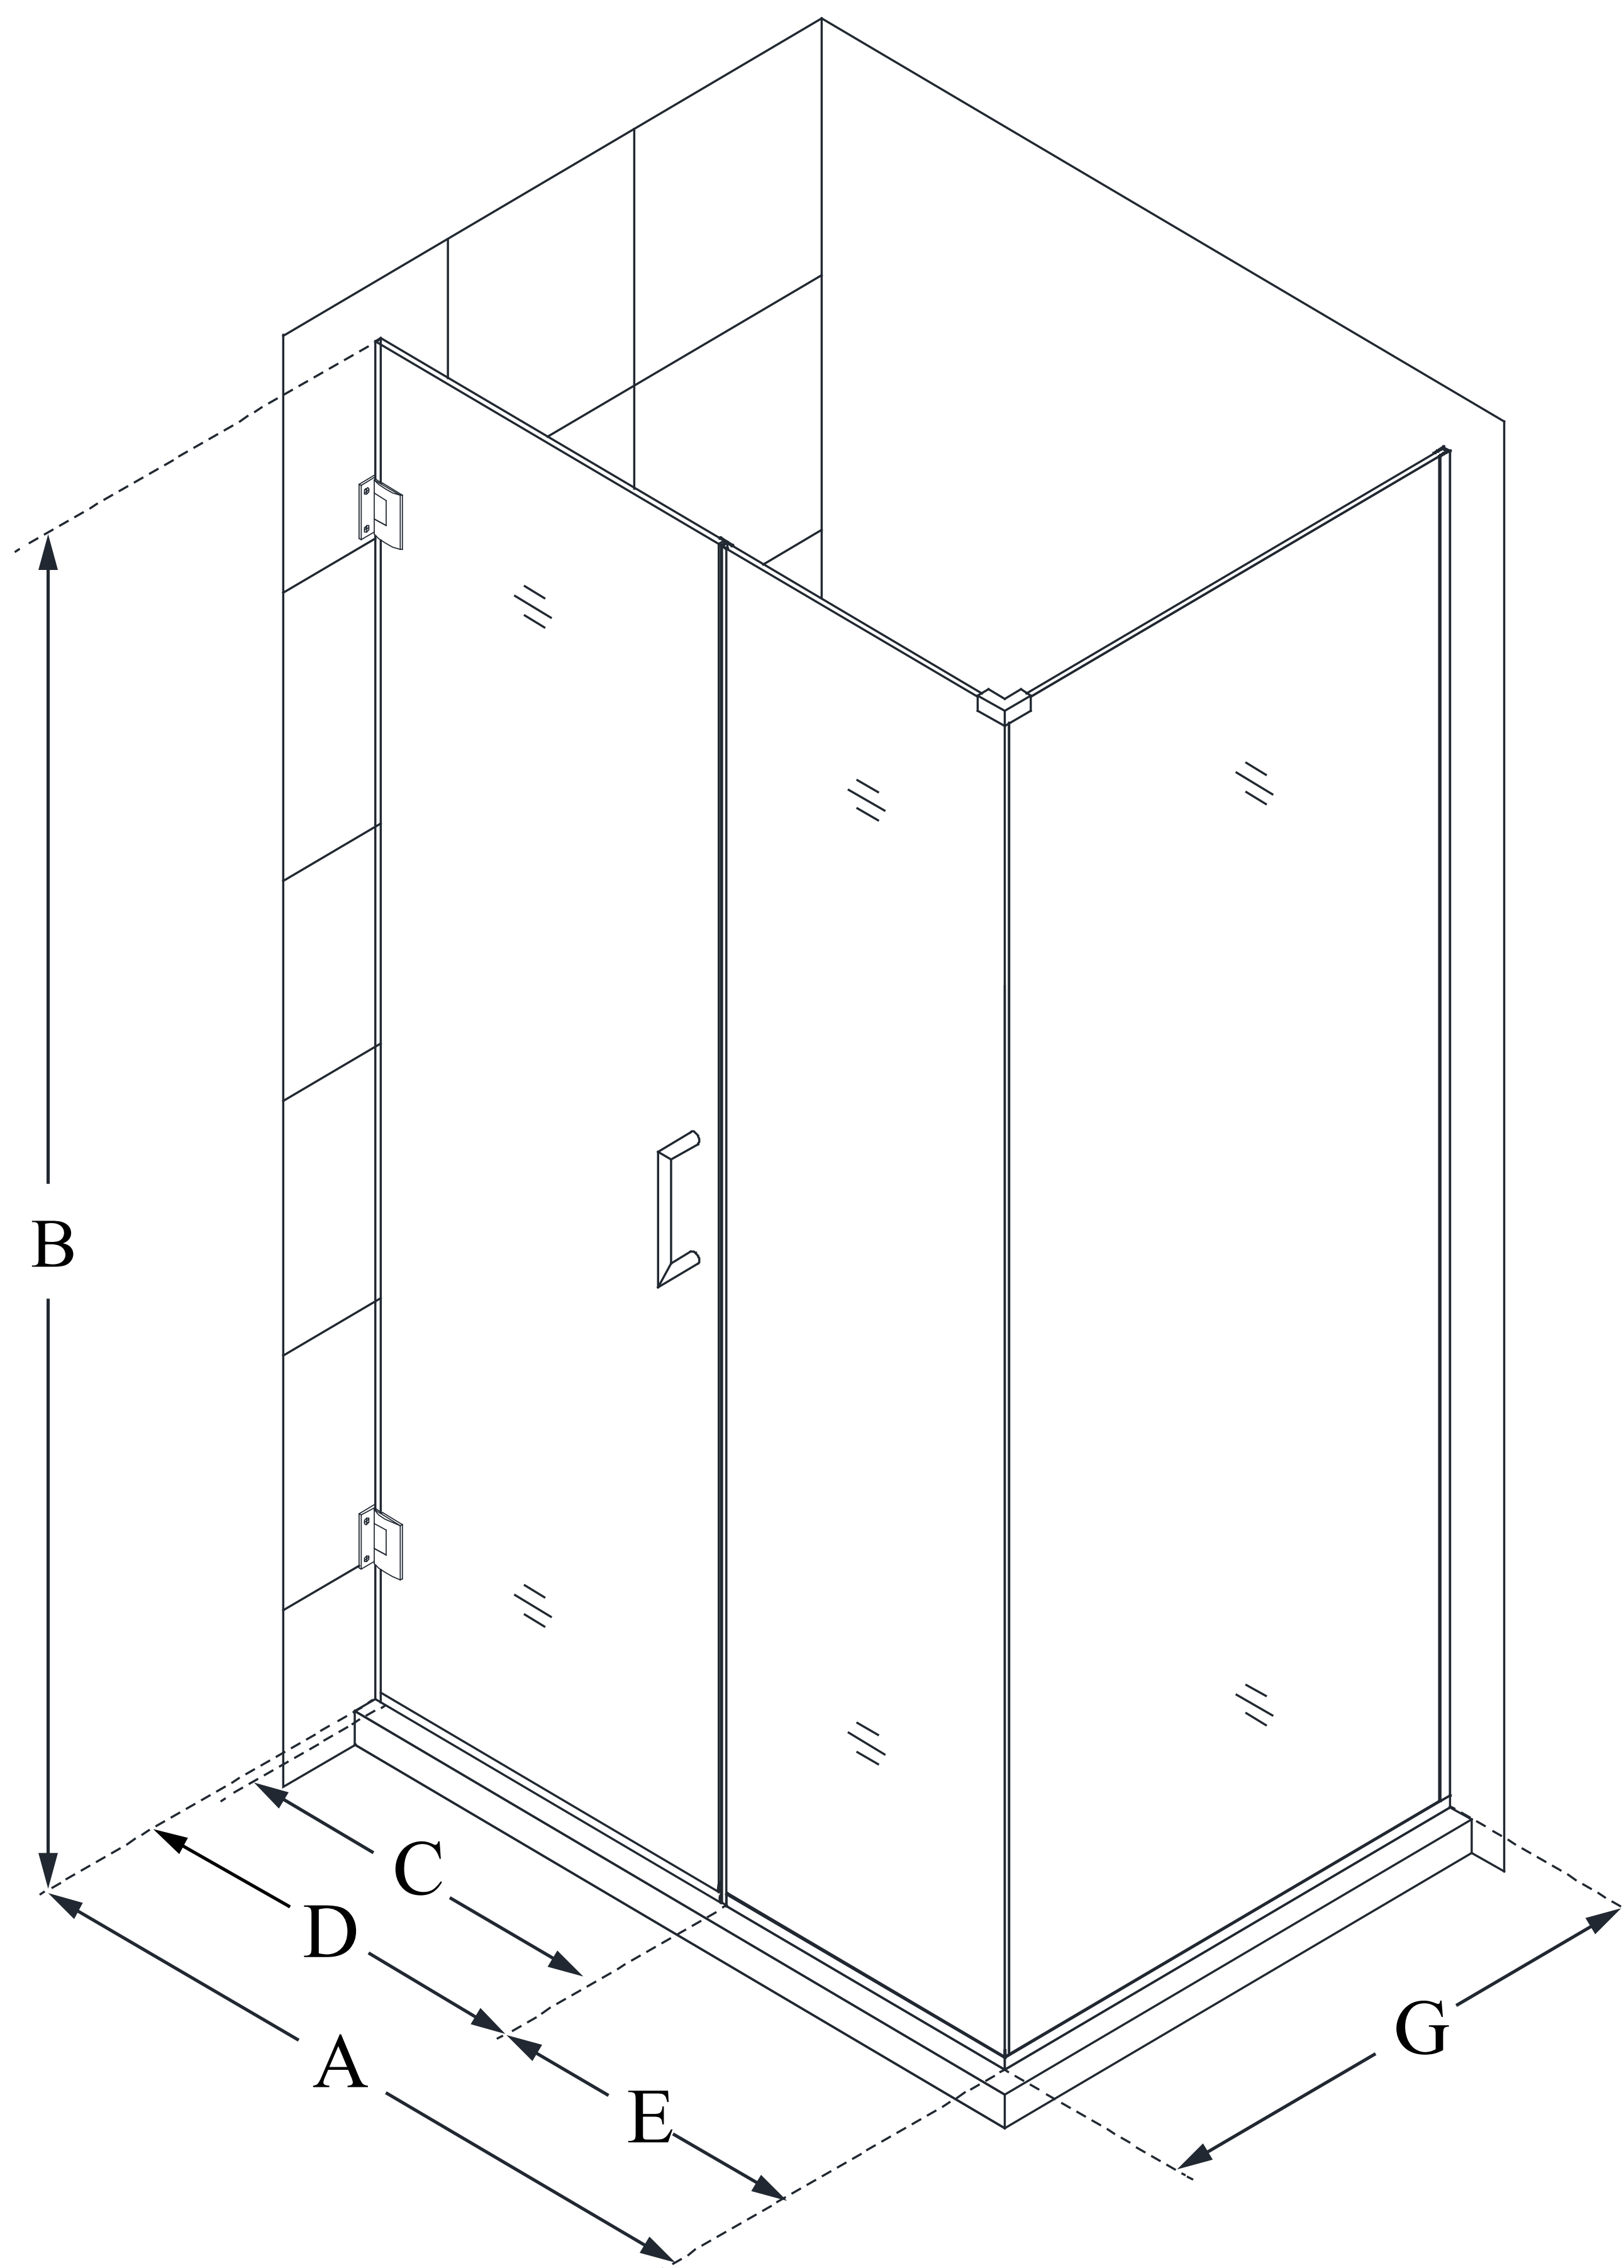

SHEN-24560300

UNIDOOR PLUS

DreamLine Unidoor Plus 56 in. W
x 30 3/8 in. D x 72 in. H Frameless
Hinged Shower Enclosure, Clear
Glass

SWING DOOR

CONFIGURATION DIMENSIONS:

A: 56 in.

MODEL WIDTH

B: 72 in.

MODEL HEIGHT

C: 25 in.

ACCESS WIDTH

D: 26 in.

DOOR WIDTH

E: 30 in.

INLINE PANEL WIDTH

G: 30 3/8 in.

RETURN PANEL WIDTH

DreamLine reserves the right to update or modify the hardware or materials pictured without prior notice for the purpose of product improvement and customer satisfaction.