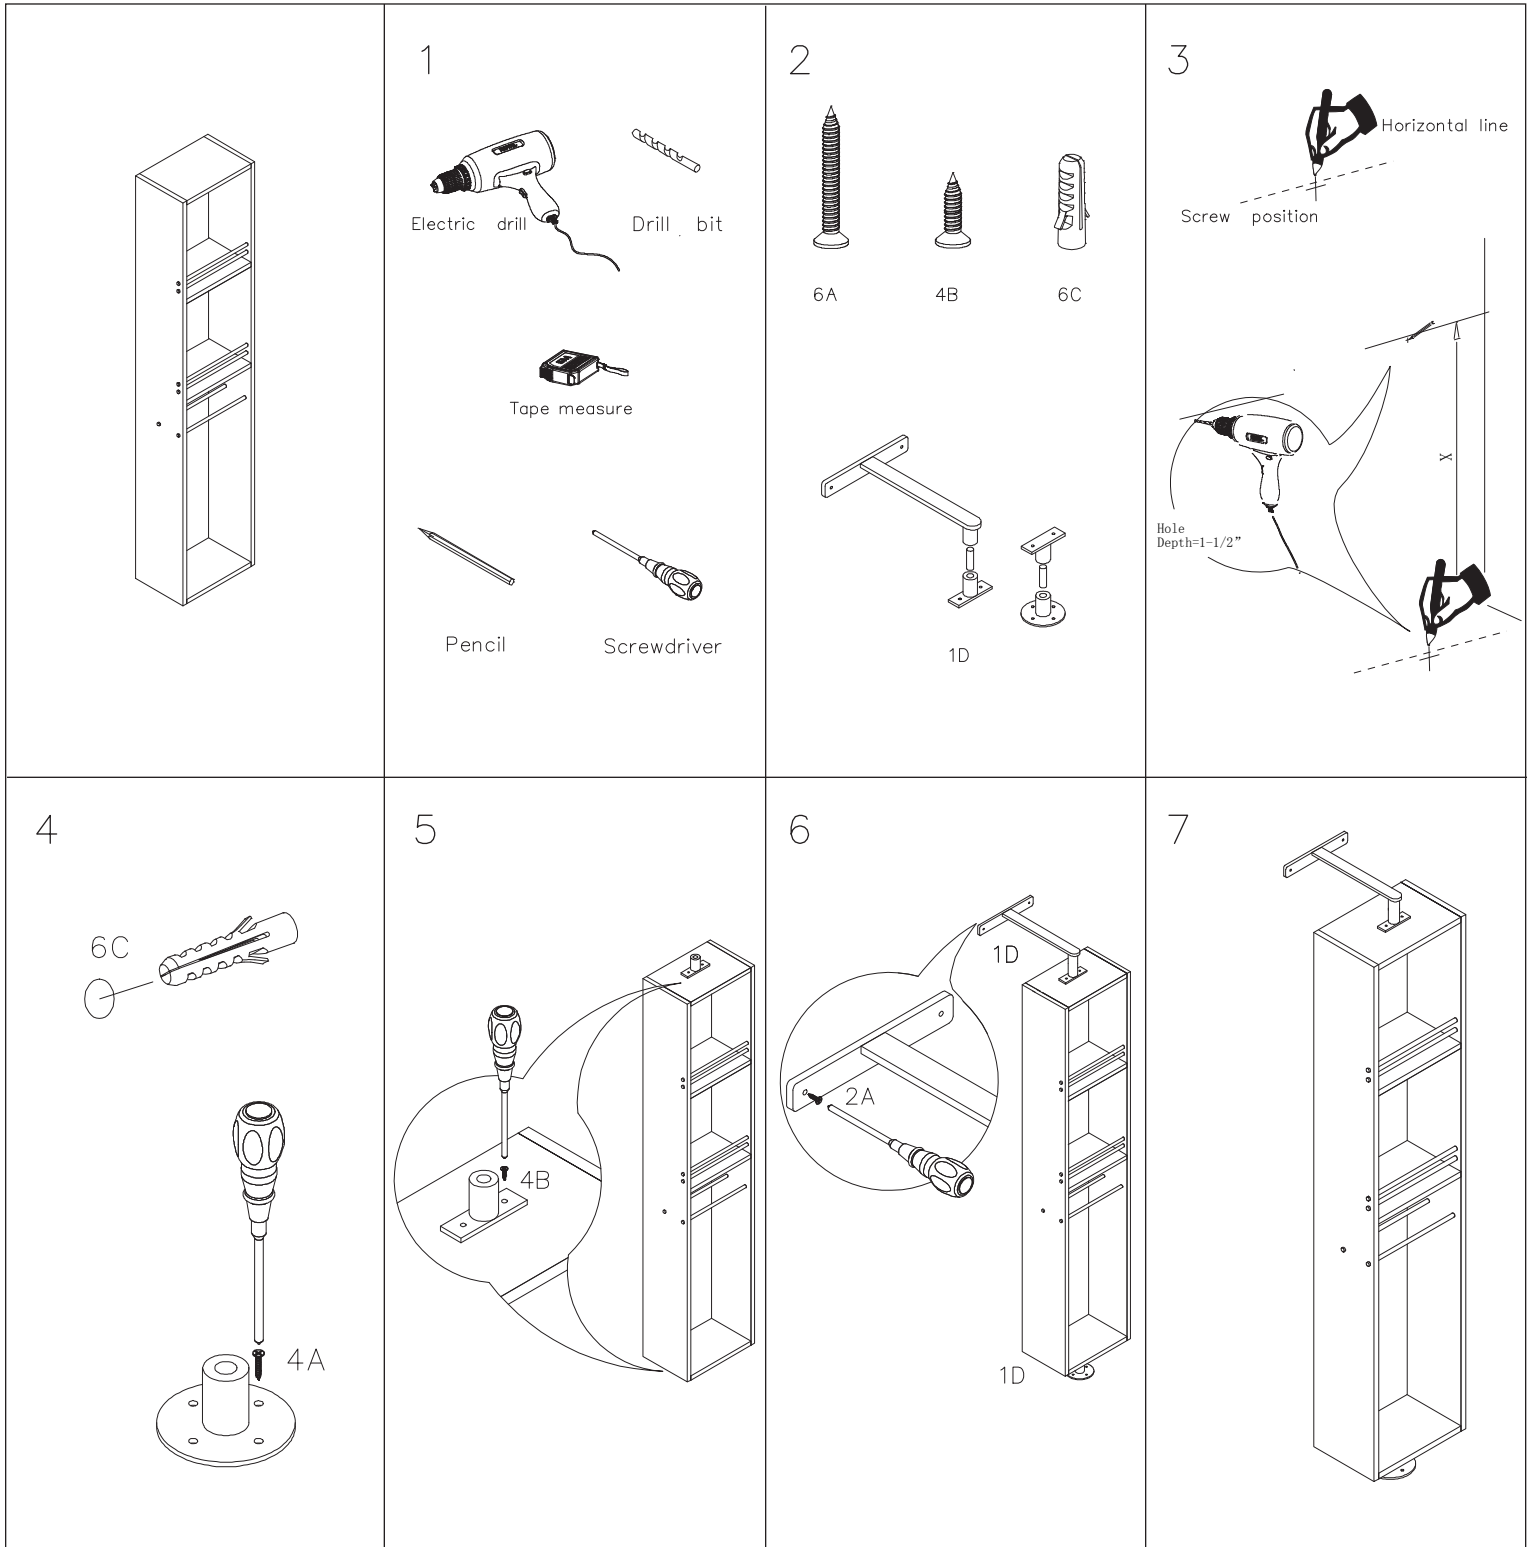

WYNDHAM COLLECTION

WC-V202
INSTALLATION GUIDE