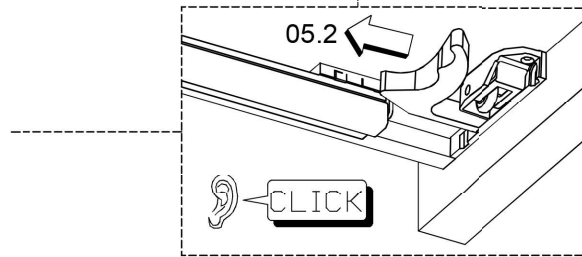

Dimensions Metric
1 inch = 2.54 cm
1 inch = 25.4 mm

WS[®]
BATH
COLLECTIONS

1051 Lea Drive - Collegetown, PA 19426
Tel. 215 513 9400 - Fax 610 831 0215
www.wsbatchcollections.com - info@wsbatchcollections.com

02.

BC-719

03.

04.

Collection
Installation
Instructions

Model |
Ambra

Dimensions Metric
1 inch = 2.54 cm
1 inch = 25.4 mm

WS[®]
BATH
COLLECTIONS

1051 Lea Drive - Colleagueville, PA 19426
Tel. 215 513 9400 - Fax 610 831 0215
www.ws bathcollections.com - info@ws bathcollections.com

05.

06.

Collection
Installation
Instructions

Model |
Ambra

Dimensions Metric
1 inch = 2.54 cm
1 inch = 25.4 mm