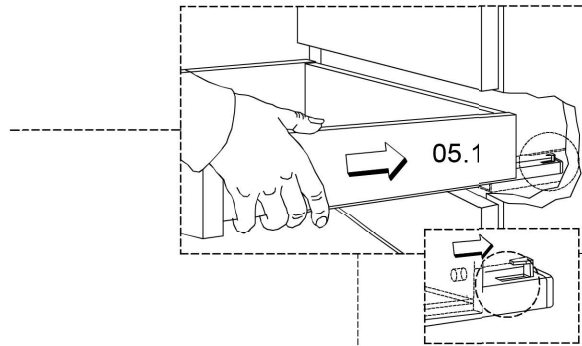

Dimensions Metric
1 inch = 2.54 cm
1 inch = 25.4 mm

WS[®]
BATH
COLLECTIONS

1051 Lea Drive - Collegetown, PA 19426
Tel. 215 513 9400 - Fax 610 831 0215
www.wsbatchcollections.com - info@wsbatchcollections.com

02.

BC-719

03.

04.

Collection
Installation
Instructions

Model |
Ambra

Dimensions Metric
1 inch = 2.54 cm
1 inch = 25.4 mm

WS[®]
BATH
COLLECTIONS

1051 Lea Drive - Colleagueville, PA 19426
Tel. 215 513 9400 - Fax 610 831 0215
www.ws bathcollections.com - info@ws bathcollections.com

05.

06.

Collection
Installation
Instructions

Model |
Ambra

Dimensions Metric
1 inch = 2.54 cm
1 inch = 25.4 mm