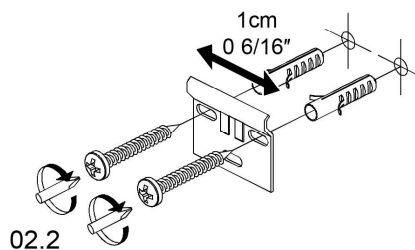

Installation Instructions

60cm; 23 5/8"
80cm; 31 1/2"
100cm; 39 3/8"

90cm; 35 7/16"

120cm; 47 1/4"

120cm; 47 1/4"

60cm; 23 5/8"
80cm; 31 1/2"
100cm; 39 3/8"

x2

x4

Dimensions Metric
1 inch = 2.54 cm
1 inch = 25.4 mm

WS[®]
BATH
COLLECTIONS

1051 Lea Drive - Collegetown, PA 19426
Tel. 215 513 9400 - Fax 610 831 0215
www.wsbatchcollections.com - info@wsbatchcollections.com

02.

BC-719

03.

04.

Collection
Installation
Instructions

Model |
Ambra

Dimensions Metric
1 inch = 2.54 cm
1 inch = 25.4 mm

WS[®]
BATH
COLLECTIONS

1051 Lea Drive - Colleagueville, PA 19426
Tel. 215 513 9400 - Fax 610 831 0215
www.ws bathcollections.com - info@ws bathcollections.com

05.

06.

Collection
Installation
Instructions

Model |
Ambra

Dimensions Metric
1 inch = 2.54 cm
1 inch = 25.4 mm