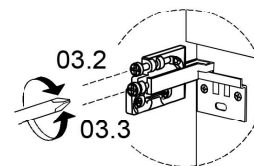

120cm; 47 1/4"

x4

x8

x8

BO-719

01.

Collection
Installation
Instructions

Model |
Ambra

Dimensions Metric
1 inch = 2.54 cm
1 inch = 25.4 mm

WS[®]
BATH
COLLECTIONS

1051 Lea Drive - Collegetown, PA 19426
Tel. 215 513 9400 - Fax 610 831 0215
www.wsbatchcollections.com - info@wsbatchcollections.com

02.

BC-719

03.

04.

Collection
Installation
Instructions

Model |
Ambra

Dimensions Metric
1 inch = 2.54 cm
1 inch = 25.4 mm

WS[®]
BATH
COLLECTIONS

1051 Lea Drive - Colleagueville, PA 19426
Tel. 215 513 9400 - Fax 610 831 0215
www.ws bathcollections.com - info@ws bathcollections.com

05.

06.

Collection
Installation
Instructions

Model |
Ambra

Dimensions Metric
1 inch = 2.54 cm
1 inch = 25.4 mm