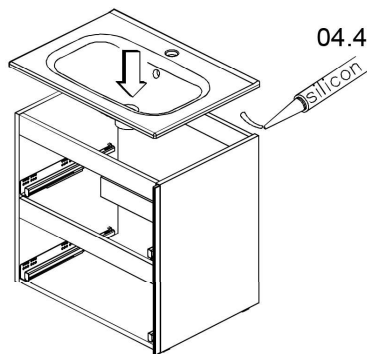

Dimensions Metric
1 inch = 2.54 cm
1 inch = 25.4 mm

WS[®]
BATH
COLLECTIONS

1051 Lea Drive - Collegetown, PA 19426
Tel. 215 513 9400 - Fax 610 831 0215
www.wsbatchcollections.com - info@wsbatchcollections.com

02.

BC-719

03.

04.

Collection
Installation
Instructions

Model |
Ambra

Dimensions Metric
1 inch = 2.54 cm
1 inch = 25.4 mm

WS[®]
BATH
COLLECTIONS

1051 Lea Drive - Colleagueville, PA 19426
Tel. 215 513 9400 - Fax 610 831 0215
www.ws bathcollections.com - info@ws bathcollections.com

05.

06.

Collection
Installation
Instructions

Model |
Ambra

Dimensions Metric
1 inch = 2.54 cm
1 inch = 25.4 mm

Model |
Ambra

Dimensions Metric
1 inch = 2.54 cm
1 inch = 25.4 mm

WS[®]
BATH
COLLECTIONS

1051 Lea Drive - Collegetown, PA 19426
Tel. 215 513 9400 - Fax 610 831 0215
www.ws bathcollections.com - info@ws bathcollections.com