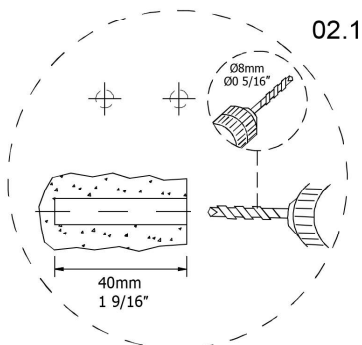

Installation Instructions

60cm; 23 5/8"
80cm; 31 1/2"
100cm; 39 3/8"

90cm; 35 7/16"

120cm; 47 1/4"

120cm; 47 1/4"

60cm; 23 5/8"
80cm; 31 1/2"
100cm; 39 3/8"

x2

x4

120cm; 47 1/4"

x4

x8

x8

BO-719

01.

Collection
Installation
Instructions

Model |
Ambra

Dimensions Metric
1 inch = 2.54 cm
1 inch = 25.4 mm

WS[®]
BATH
COLLECTIONS

1051 Lea Drive - Collegetown, PA 19426
Tel. 215 513 9400 - Fax 610 831 0215
www.wsbatchcollections.com - info@wsbatchcollections.com

02.

BC-719

03.

04.

Collection
Installation
Instructions

Model |
Ambra

Dimensions Metric
1 inch = 2.54 cm
1 inch = 25.4 mm

WS[®]
BATH
COLLECTIONS