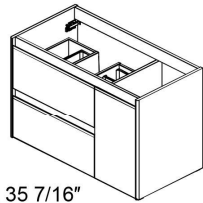

07.

90cm; 35 7/16"