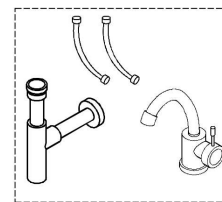

Dimensions Metric
1 inch = 2.54 cm
1 inch = 25.4 mm

WS[®]
BATH
COLLECTIONS

1051 Lea Drive - Collegetown, PA 19426
Tel. 215 513 9400 - Fax 610 831 0215
www.wsbatchcollections.com - info@wsbatchcollections.com

02.

BC-719

03.

04.

Collection
Installation
Instructions

Model |
Ambra

Dimensions Metric
1 inch = 2.54 cm
1 inch = 25.4 mm

WS[®]
BATH
COLLECTIONS

1051 Lea Drive - Colleagueville, PA 19426
Tel. 215 513 9400 - Fax 610 831 0215
www.ws bathcollections.com - info@ws bathcollections.com

05.

06.

Collection
Installation
Instructions

Model |
Ambra

Dimensions Metric
1 inch = 2.54 cm
1 inch = 25.4 mm