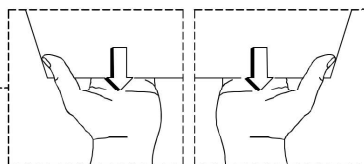

Dimensions Metric
1 inch = 2.54 cm
1 inch = 25.4 mm

WS[®]
BATH
COLLECTIONS

1051 Lea Drive - Collegetown, PA 19426
Tel. 215 513 9400 - Fax 610 831 0215
www.wsbatchcollections.com - info@wsbatchcollections.com

02.

BC-719

03.

04.

Collection
Installation
Instructions

Model |
Ambra

Dimensions Metric
1 inch = 2.54 cm
1 inch = 25.4 mm

WS[®]
BATH
COLLECTIONS

1051 Lea Drive - Colleagueville, PA 19426
Tel. 215 513 9400 - Fax 610 831 0215
www.ws bathcollections.com - info@ws bathcollections.com

05.

06.

Collection
Installation
Instructions

Model |
Ambra

Dimensions Metric
1 inch = 2.54 cm
1 inch = 25.4 mm