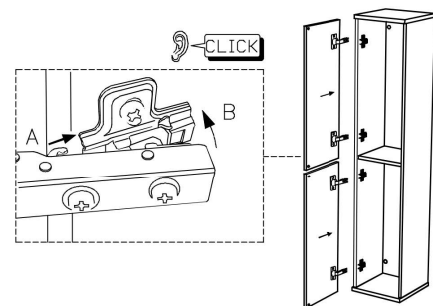

02.

BC-719

03.

04.

Collection
Installation
Instructions

Model |
Ambra

Dimensions Metric
1 inch = 2.54 cm
1 inch = 25.4 mm

WS[®]
BATH
COLLECTIONS

1051 Lea Drive - Colleagueville, PA 19426
Tel. 215 513 9400 - Fax 610 831 0215
www.ws bathcollections.com - info@ws bathcollections.com

05.

06.

Collection
Installation
Instructions

Model |
Ambra

Dimensions Metric
1 inch = 2.54 cm
1 inch = 25.4 mm

WS[®]
BATH
COLLECTIONS

1051 Lea Drive - Collegeville, PA 19426
Tel. 215 513 9400 - Fax 610 831 0215
www.ws bathcollections.com - info@ws bathcollections.com

07.

90cm; 35 7/16"

120cm; 47 1/4"

Collection
Installation
Instructions

Model |
Ambra

Dimensions Metric
1 inch = 2.54 cm
1 inch = 25.4 mm

WS[®]
BATH
COLLECTIONS

1051 Lea Drive - Collegetown, PA 19426
Tel. 215 513 9400 - Fax 610 831 0215
www.ws bathcollections.com - info@ws bathcollections.com