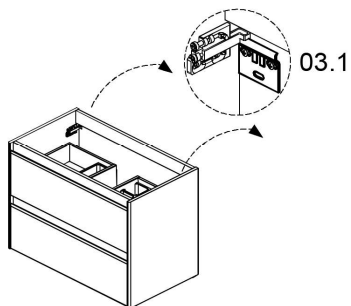

Dimensions Metric
1 inch = 2.54 cm
1 inch = 25.4 mm

WS[®]
BATH
COLLECTIONS

1051 Lea Drive - Collegetown, PA 19426
Tel. 215 513 9400 - Fax 610 831 0215
www.wsbatchcollections.com - info@wsbatchcollections.com

02.

BC-719

03.

04.

Collection
Installation
Instructions

Model |
Ambra

Dimensions Metric
1 inch = 2.54 cm
1 inch = 25.4 mm

WS[®]
BATH
COLLECTIONS

1051 Lea Drive - Colleagueville, PA 19426
Tel. 215 513 9400 - Fax 610 831 0215
www.ws bathcollections.com - info@ws bathcollections.com

05.

06.

Collection
Installation
Instructions

Model |
Ambra

Dimensions Metric
1 inch = 2.54 cm
1 inch = 25.4 mm