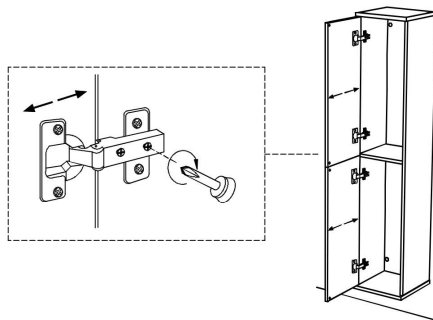

02.

BC-719

03.

04.

Collection
Installation
Instructions

Model |
Ambra

Dimensions Metric
1 inch = 2.54 cm
1 inch = 25.4 mm

WS[®]
BATH
COLLECTIONS

1051 Lea Drive - Colleagueville, PA 19426
Tel. 215 513 9400 - Fax 610 831 0215
www.ws bathcollections.com - info@ws bathcollections.com

05.

06.

Collection
Installation
Instructions

Model |
Ambra

Dimensions Metric
1 inch = 2.54 cm
1 inch = 25.4 mm

WS[®]
BATH
COLLECTIONS

1051 Lea Drive - Collegeville, PA 19426
Tel. 215 513 9400 - Fax 610 831 0215
www.ws bathcollections.com - info@ws bathcollections.com

07.

90cm; 35 7/16"

120cm; 47 1/4"

Collection
Installation
Instructions

Model |
Ambra

Dimensions Metric
1 inch = 2.54 cm
1 inch = 25.4 mm

WS[®]
BATH
COLLECTIONS

1051 Lea Drive - Collegetown, PA 19426
Tel. 215 513 9400 - Fax 610 831 0215
www.ws bathcollections.com - info@ws bathcollections.com