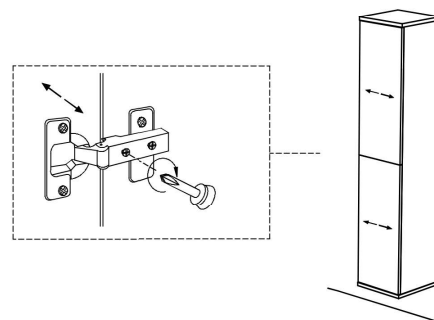

02.

BC-719

03.

04.

Collection
Installation
Instructions

Model |
Ambra

Dimensions Metric
1 inch = 2.54 cm
1 inch = 25.4 mm

WS[®]
BATH
COLLECTIONS

1051 Lea Drive - Colleagueville, PA 19426
Tel. 215 513 9400 - Fax 610 831 0215
www.ws bathcollections.com - info@ws bathcollections.com

05.

06.

Collection
Installation
Instructions

Model |
Ambra

Dimensions Metric
1 inch = 2.54 cm
1 inch = 25.4 mm

WS[®]
BATH
COLLECTIONS

1051 Lea Drive - Collegeville, PA 19426
Tel. 215 513 9400 - Fax 610 831 0215
www.ws bathcollections.com - info@ws bathcollections.com

07.

90cm; 35 7/16"

120cm; 47 1/4"

Collection
Installation
Instructions

Model |
Ambra

Dimensions Metric
1 inch = 2.54 cm
1 inch = 25.4 mm

WS[®]
BATH
COLLECTIONS

1051 Lea Drive - Collegetown, PA 19426
Tel. 215 513 9400 - Fax 610 831 0215
www.ws bathcollections.com - info@ws bathcollections.com