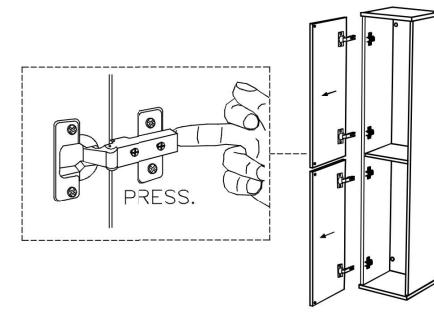

WS[®]
BATH
COLLECTIONS

1051 Lea Drive - Collegeville, PA 19426
Tel. 215 513 9400 - Fax 610 831 0215
www.ws bathcollections.com - info@ws bathcollections.com

07.

90cm; 35 7/16"

120cm; 47 1/4"

Collection
Installation
Instructions

Model |
Ambra

Dimensions Metric
1 inch = 2.54 cm
1 inch = 25.4 mm

WS[®]
BATH
COLLECTIONS

1051 Lea Drive - Collegetown, PA 19426
Tel. 215 513 9400 - Fax 610 831 0215
www.ws bathcollections.com - info@ws bathcollections.com