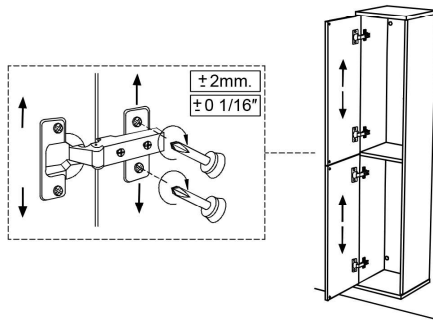

Collection
Installation
Instructions

Model |
Ambra

Dimensions Metric
1 inch = 2.54 cm
1 inch = 25.4 mm

WS®
BATH
COLLECTIONS

1051 Lea Drive - Collegetown, PA 19426
Tel. 215 513 9400 - Fax 610 831 0215
www.ws bathcollections.com - info@ws bathcollections.com