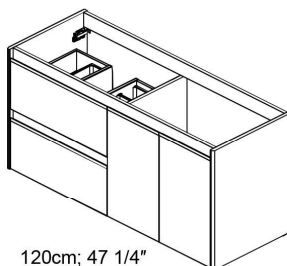

Installation Instructions

60cm; 23 5/8"
80cm; 31 1/2"
100cm; 39 3/8"

90cm; 35 7/16"

120cm; 47 1/4"

120cm; 47 1/4"

60cm; 23 5/8"
80cm; 31 1/2"
100cm; 39 3/8"

x2

x4

x4

BO-719

90cm; 35 7/16"

120cm; 47 1/4"

x3

x6

x6

BO-719

Dimensions Metric
1 inch = 2.54 cm
1 inch = 25.4 mm

WS[®]
BATH
COLLECTIONS

1051 Lea Drive - Collegetown, PA 19426
Tel. 215 513 9400 - Fax 610 831 0215
www.wsbatchcollections.com - info@wsbatchcollections.com

02.

BC-719

03.

04.

Collection
Installation
Instructions

Model |
Ambra

Dimensions Metric
1 inch = 2.54 cm
1 inch = 25.4 mm

WS[®]
BATH
COLLECTIONS