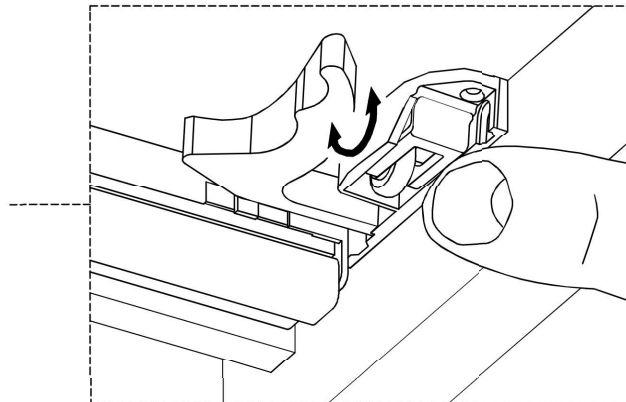

Dimensions Metric
1 inch = 2.54 cm
1 inch = 25.4 mm

WS[®]
BATH
COLLECTIONS

1051 Lea Drive - Collegetown, PA 19426
Tel. 215 513 9400 - Fax 610 831 0215
www.wsbatchcollections.com - info@wsbatchcollections.com

02.

BC-719

03.

04.

Collection
Installation
Instructions

Model |
Ambra

Dimensions Metric
1 inch = 2.54 cm
1 inch = 25.4 mm

WS[®]
BATH
COLLECTIONS

1051 Lea Drive - Colleagueville, PA 19426
Tel. 215 513 9400 - Fax 610 831 0215
www.ws bathcollections.com - info@ws bathcollections.com

05.

06.

Collection
Installation
Instructions

Model |
Ambra

Dimensions Metric
1 inch = 2.54 cm
1 inch = 25.4 mm