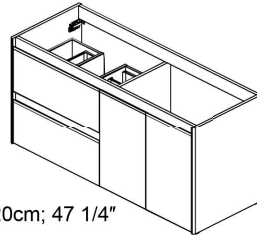

120cm; 47 1/4"