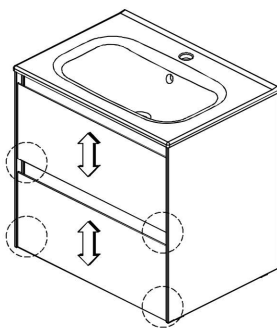

Dimensions Metric
1 inch = 2.54 cm
1 inch = 25.4 mm

WS[®]
BATH
COLLECTIONS

1051 Lea Drive - Collegetown, PA 19426
Tel. 215 513 9400 - Fax 610 831 0215
www.wsbatchcollections.com - info@wsbatchcollections.com

02.

BC-719

03.

04.

Collection
Installation
Instructions

Model |
Ambra

Dimensions Metric
1 inch = 2.54 cm
1 inch = 25.4 mm

WS[®]
BATH
COLLECTIONS

1051 Lea Drive - Colleagueville, PA 19426
Tel. 215 513 9400 - Fax 610 831 0215
www.ws bathcollections.com - info@ws bathcollections.com

05.

06.

Collection
Installation
Instructions

Model |
Ambra

Dimensions Metric
1 inch = 2.54 cm
1 inch = 25.4 mm

Model |
Ambra

Dimensions Metric
1 inch = 2.54 cm
1 inch = 25.4 mm

WS[®]
BATH
COLLECTIONS

1051 Lea Drive - Collegetown, PA 19426
Tel. 215 513 9400 - Fax 610 831 0215
www.ws bathcollections.com - info@ws bathcollections.com