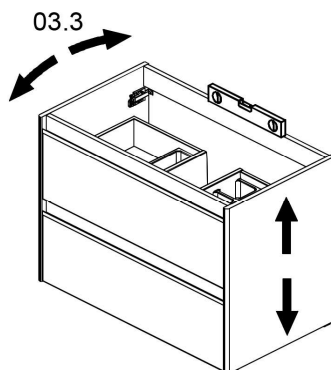

Dimensions Metric
1 inch = 2.54 cm
1 inch = 25.4 mm

WS[®]
BATH
COLLECTIONS

1051 Lea Drive - Collegetown, PA 19426
Tel. 215 513 9400 - Fax 610 831 0215
www.wsbatchcollections.com - info@wsbatchcollections.com

02.

BC-719

03.

04.

Collection
Installation
Instructions

Model |
Ambra

Dimensions Metric
1 inch = 2.54 cm
1 inch = 25.4 mm

WS[®]
BATH
COLLECTIONS

1051 Lea Drive - Colleagueville, PA 19426
Tel. 215 513 9400 - Fax 610 831 0215
www.ws bathcollections.com - info@ws bathcollections.com

05.

06.

Collection
Installation
Instructions

Model |
Ambra

Dimensions Metric
1 inch = 2.54 cm
1 inch = 25.4 mm