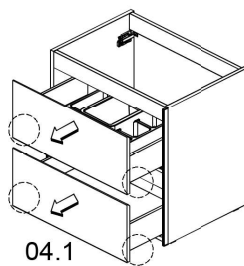

Dimensions Metric
1 inch = 2.54 cm
1 inch = 25.4 mm

WS[®]
BATH
COLLECTIONS

1051 Lea Drive - Collegetown, PA 19426
Tel. 215 513 9400 - Fax 610 831 0215
www.wsbatchcollections.com - info@wsbatchcollections.com

02.

BC-719

03.

04.

Collection
Installation
Instructions

Model |
Ambra

Dimensions Metric
1 inch = 2.54 cm
1 inch = 25.4 mm

WS[®]
BATH
COLLECTIONS

1051 Lea Drive - Colleagueville, PA 19426
Tel. 215 513 9400 - Fax 610 831 0215
www.ws bathcollections.com - info@ws bathcollections.com

05.

06.

Collection
Installation
Instructions

Model |
Ambra

Dimensions Metric
1 inch = 2.54 cm
1 inch = 25.4 mm

Model |
Ambra

Dimensions Metric
1 inch = 2.54 cm
1 inch = 25.4 mm

WS[®]
BATH
COLLECTIONS

1051 Lea Drive - Collegetown, PA 19426
Tel. 215 513 9400 - Fax 610 831 0215
www.ws bathcollections.com - info@ws bathcollections.com