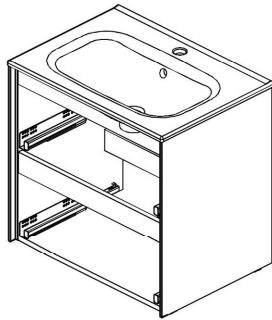

Dimensions Metric
1 inch = 2.54 cm
1 inch = 25.4 mm

WS[®]
BATH
COLLECTIONS

1051 Lea Drive - Collegetown, PA 19426
Tel. 215 513 9400 - Fax 610 831 0215
www.wsbatchcollections.com - info@wsbatchcollections.com

02.

BC-719

03.

04.

Collection
Installation
Instructions

Model |
Ambra

Dimensions Metric
1 inch = 2.54 cm
1 inch = 25.4 mm

WS[®]
BATH
COLLECTIONS

1051 Lea Drive - Colleagueville, PA 19426
Tel. 215 513 9400 - Fax 610 831 0215
www.ws bathcollections.com - info@ws bathcollections.com

05.

06.

Collection
Installation
Instructions

Model |
Ambra

Dimensions Metric
1 inch = 2.54 cm
1 inch = 25.4 mm