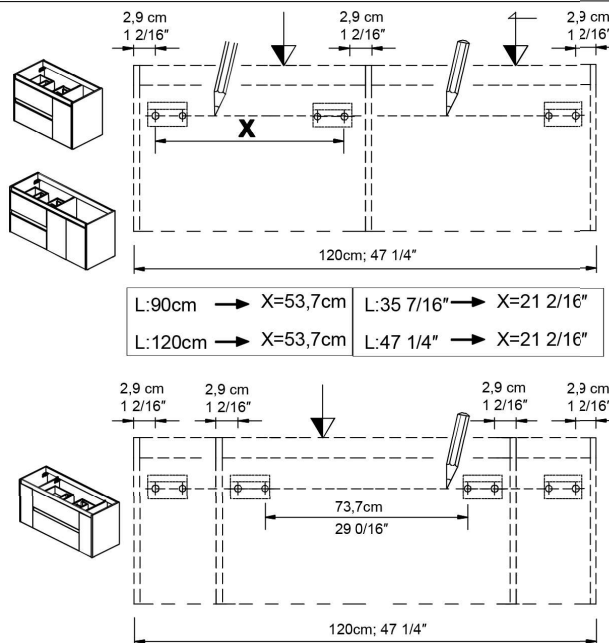

120cm; 47 1/4"

x4

x8

x8

BO-719

01.

Collection
Installation
Instructions

Model |
Ambra

Dimensions Metric
1 inch = 2.54 cm
1 inch = 25.4 mm

WS[®]
BATH
COLLECTIONS

1051 Lea Drive - Collegetown, PA 19426
Tel. 215 513 9400 - Fax 610 831 0215
www.wsbatchcollections.com - info@wsbatchcollections.com

02.

BC-719

03.

04.

Collection
Installation
Instructions

Model |
Ambra

Dimensions Metric
1 inch = 2.54 cm
1 inch = 25.4 mm

WS[®]
BATH
COLLECTIONS

Model |
Ambra

Dimensions Metric
1 inch = 2.54 cm
1 inch = 25.4 mm

WS[®]
BATH
COLLECTIONS

1051 Lea Drive - Collegetown, PA 19426
Tel. 215 513 9400 - Fax 610 831 0215
www.ws bathcollections.com - info@ws bathcollections.com