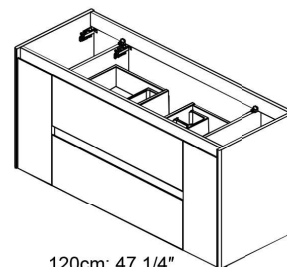

Installation Instructions

60cm; 23 5/8"
80cm; 31 1/2"
100cm; 39 3/8"

90cm; 35 7/16"

120cm; 47 1/4"

120cm; 47 1/4"

60cm; 23 5/8"
80cm; 31 1/2"
100cm; 39 3/8"

x2

x4

x4

BO-719

90cm; 35 7/16"

120cm; 47 1/4"

x3

x6

x6

BO-719

Dimensions Metric
1 inch = 2.54 cm
1 inch = 25.4 mm

WS[®]
BATH
COLLECTIONS

1051 Lea Drive - Collegetown, PA 19426
Tel. 215 513 9400 - Fax 610 831 0215
www.wsbatchcollections.com - info@wsbatchcollections.com

02.

BC-719

03.

04.

Collection
Installation
Instructions

Model |
Ambra

Dimensions Metric
1 inch = 2.54 cm
1 inch = 25.4 mm

WS[®]
BATH
COLLECTIONS