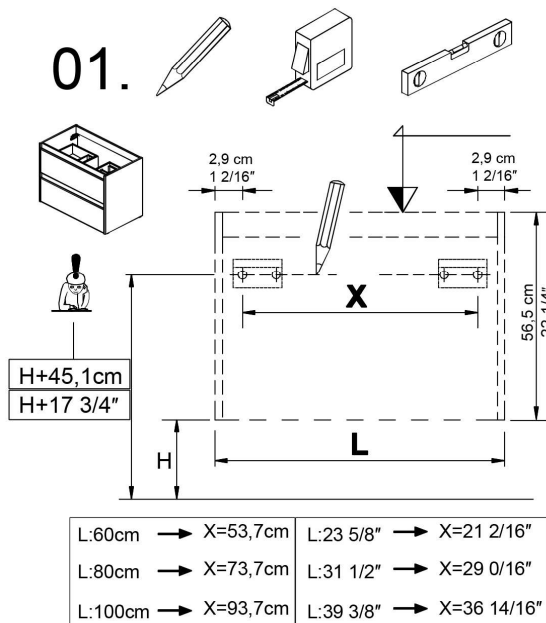

120cm; 47 1/4"

x4

x8

x8

BO-719

01.

Collection
Installation
Instructions

Model |
Ambra

Dimensions Metric
1 inch = 2.54 cm
1 inch = 25.4 mm

WS[®]
BATH
COLLECTIONS

1051 Lea Drive - Collegetown, PA 19426
Tel. 215 513 9400 - Fax 610 831 0215
www.wsbatchcollections.com - info@wsbatchcollections.com

02.

BC-719

03.

04.

Collection
Installation
Instructions

Model |
Ambra

Dimensions Metric
1 inch = 2.54 cm
1 inch = 25.4 mm

WS[®]
BATH
COLLECTIONS

Model |
Ambra

Dimensions Metric
1 inch = 2.54 cm
1 inch = 25.4 mm

WS[®]
BATH
COLLECTIONS

1051 Lea Drive - Collegetown, PA 19426
Tel. 215 513 9400 - Fax 610 831 0215
www.ws bathcollections.com - info@ws bathcollections.com