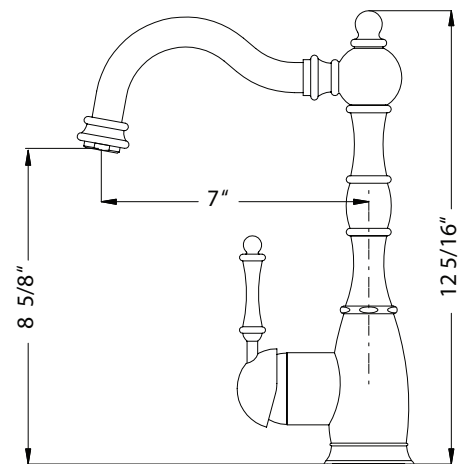

REGAL SERIES

Traditional Kitchen Faucet

- Model REGBA-160-PC** : Polished Chrome
REGBA-160-BN : Brushed Nickel
REGBA-160-OB : Oil Rubbed Bronze
REGBA-160-BB : Brushed Brass
REGBA-160-AB : Antique Brass
REGBA-160-AC : Antique Copper

REGBA-160

FEATURES

- Traditional solid brass construction
- Easy clean AeroFlo removable Aerator
- Forward action with 15° rear limited handle will not hit backsplash
- CeraDox Ceramic Disc Cartridge - Lifetime Warranty
- Available in 6 finish options
- Nylon braided hoses for increased durability and flexibility
- QuickConnect InterLock system designed for secure and easy installation
- All Houzer faucets are ICC certified to meet or exceed US State and Federal plumbing codes and low lead safety standards
- Limited Lifetime Warranty