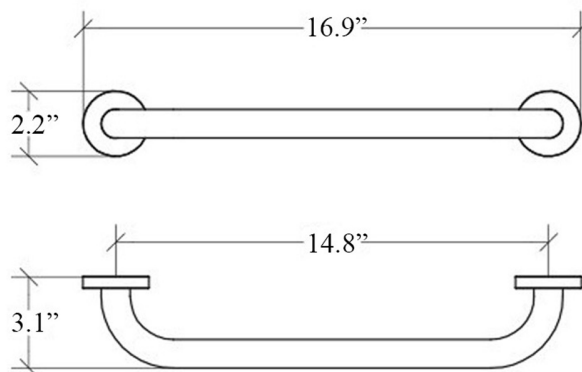

Product Specs Sheets

MANIGLIONE DI SICUREZZA - OTTONE CROMATO
GRAB SECURITY BAR - CHROMED BRASS

WEIGHT 1.6 LBS
VOLUME m³ 0,0044

MAINTENANCE

Pulire con panno morbido inumidito. Non usare ammoniaca, detersivi, abrasivi contenenti candeggina

Clean with warm soapy water. Never use ammonia, abrasives, bleach or solvent based cleaners.

Collection
Otel

Model |
Otel 53103

Dimensions Metric

1 inch = 2.54 cm
1 inch = 25.4 mm

WS[®]
BATH
COLLECTIONS

1051 Lea Drive - Collegeville, PA 19426
Tel. 215 513 9400 - Fax 610 831 0215
www.ws bathcollections.com - info@ws bathcollections.com