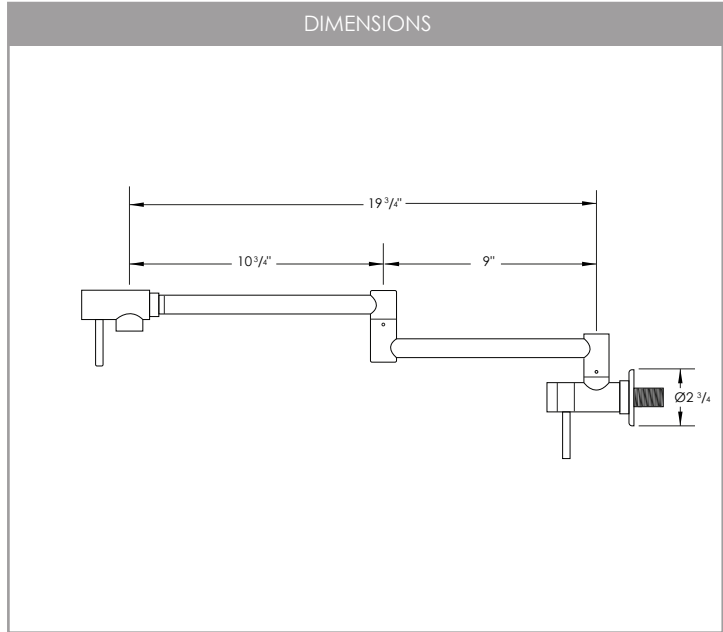

ASTI
K-145
KITCHEN POT FILLER
FAUCET

FOLDABLE / EXTENDABLE

JOINED ARMS EXTENDS UP TO APPROXIMATE 21" AND CAN BE EASILY FOLDED

HANDLE TYPE

LEVER

NUMBER OF HANDLE

2

CARTRIDGE MODELS

2 CERAMIC CARTRIDGES

SIZE: 35mm
STYLE: LEVER

SPRAY SETTING

AERATED STREAM

FAUCET FINISH

BRUSHED (S)	MATTE BLACK (N)
BRUSHED GOLD (G)	

PRODUCT DIMENSIONS

Spout Reach (in)	19 3/4"
Jointed arm 1 (in)	9"
Jointed arm 2 (in)	10 3/4"

1 1/2"

WATER FLOW

1.5

WATER FLOW RATE (GPM)

WALL MOUNT INSTALLATION

STANDARD NPT 1/2" CONNECTING THREAD

WARRANTY

This product is covered by a limited lifetime warranty. Consult our website for complete details.

DIMENSIONS DU PRODUIT

Portée du bec (po)	19 3/4"
Bras jointe 1 (po)	9"
Bras jointe 2 (po)	10 3/4"

CONFIGURATION

1-TROU 3-TROUS

ROTATION LIBRE DU BRAS (DEGRÉS)

360°

MATÉRIEL

SUS 304