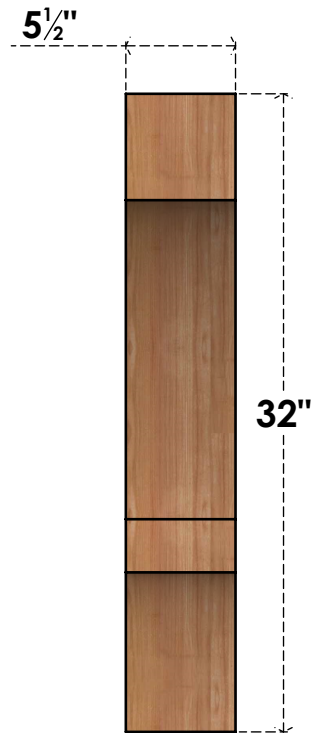

BRC06X24X32BOA00SWR

5 1/2"W X 24"D X 32"H BALBOA SMOOTH BRACE, WESTERN RED CEDAR

SIDE

FRONT

EKENA MILLWORK
 2300 WEST MAIN ST.
 CLARKSVILLE, TX 75426
 TOLL FREE: 866-607-0453
 WWW.EKENAMILLWORK.COM

NOTES

1. INSTALLATION TO BE COMPLETED IN ACCORDANCE WITH MANUFACTURER'S SPECIFICATIONS.
2. DRAWING MAY NOT BE TO SCALE
3. THIS DRAWING IS INTENDED FOR DESIGN AND PLANNING PURPOSES ONLY.
4. ALL INFORMATION CONTAINED HEREIN WAS CURRENT AT THE TIME OF DEVELOPMENT BUT MUST BE REVIEWED AND APPROVED BY THE PRODUCT MANUFACTURER TO BE CONSIDERED ACCURATE.
5. PRODUCTS ARE NOT KILN DRIED. THIS ITEM IS UNIQUE AND WILL CONTAIN THE NATURAL VARIATIONS THAT THE WOOD SPECIES OFFERS. THIS MAY RESULT IN VARIATIONS UP TO 1/4"