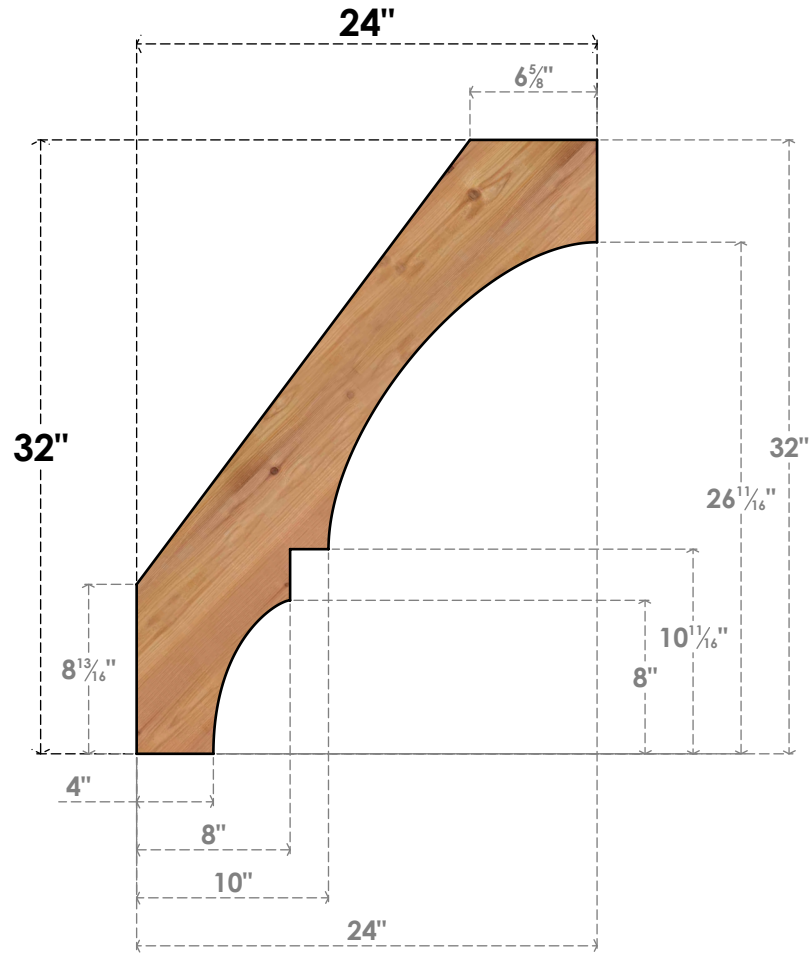

BRC06X24X32BOA00SWR

5 1/2"W X 24"D X 32"H BALBOA SMOOTH BRACE, WESTERN RED CEDAR

SIDE

FRONT

EKENA MILLWORK
 2300 WEST MAIN ST.
 CLARKSVILLE, TX 75426
 TOLL FREE: 866-607-0453
 WWW.EKENAMILLWORK.COM

NOTES

1. INSTALLATION TO BE COMPLETED IN ACCORDANCE WITH MANUFACTURER'S SPECIFICATIONS.
2. DRAWING MAY NOT BE TO SCALE
3. THIS DRAWING IS INTENDED FOR DESIGN AND PLANNING PURPOSES ONLY.
4. ALL INFORMATION CONTAINED HEREIN WAS CURRENT AT THE TIME OF DEVELOPMENT BUT MUST BE REVIEWED AND APPROVED BY THE PRODUCT MANUFACTURER TO BE CONSIDERED ACCURATE.
5. PRODUCTS ARE NOT KILN DRIED. THIS ITEM IS UNIQUE AND WILL CONTAIN THE NATURAL VARIATIONS THAT THE WOOD SPECIES OFFERS. THIS MAY RESULT IN VARIATIONS UP TO 1/4"