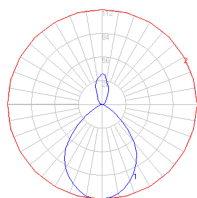

Dimensions

Packaging

1 Box

1 x 8-3/16" x 6-3/16" x 12-5/16" / 1.94 lbs - 20.5 cm x 15.5 cm x 31 cm / .88 kg

Light distribution

Direct

Red = Max Cd. Through Vertical plane

Blue = Max Cd. Through Horizontal plane