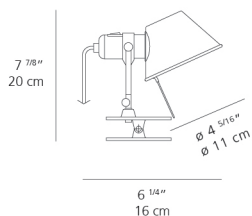

Dimensions

Packaging

1 Box

1 x 8-3/16" x 6-3/16" x 12-5/16" / 1.94 lbs - 20.5 cm x 15.5 cm x 31 cm / .88 kg

Light distribution

Direct

Red = Max Cd. Through Vertical plane

Blue = Max Cd. Through Horizontal plane