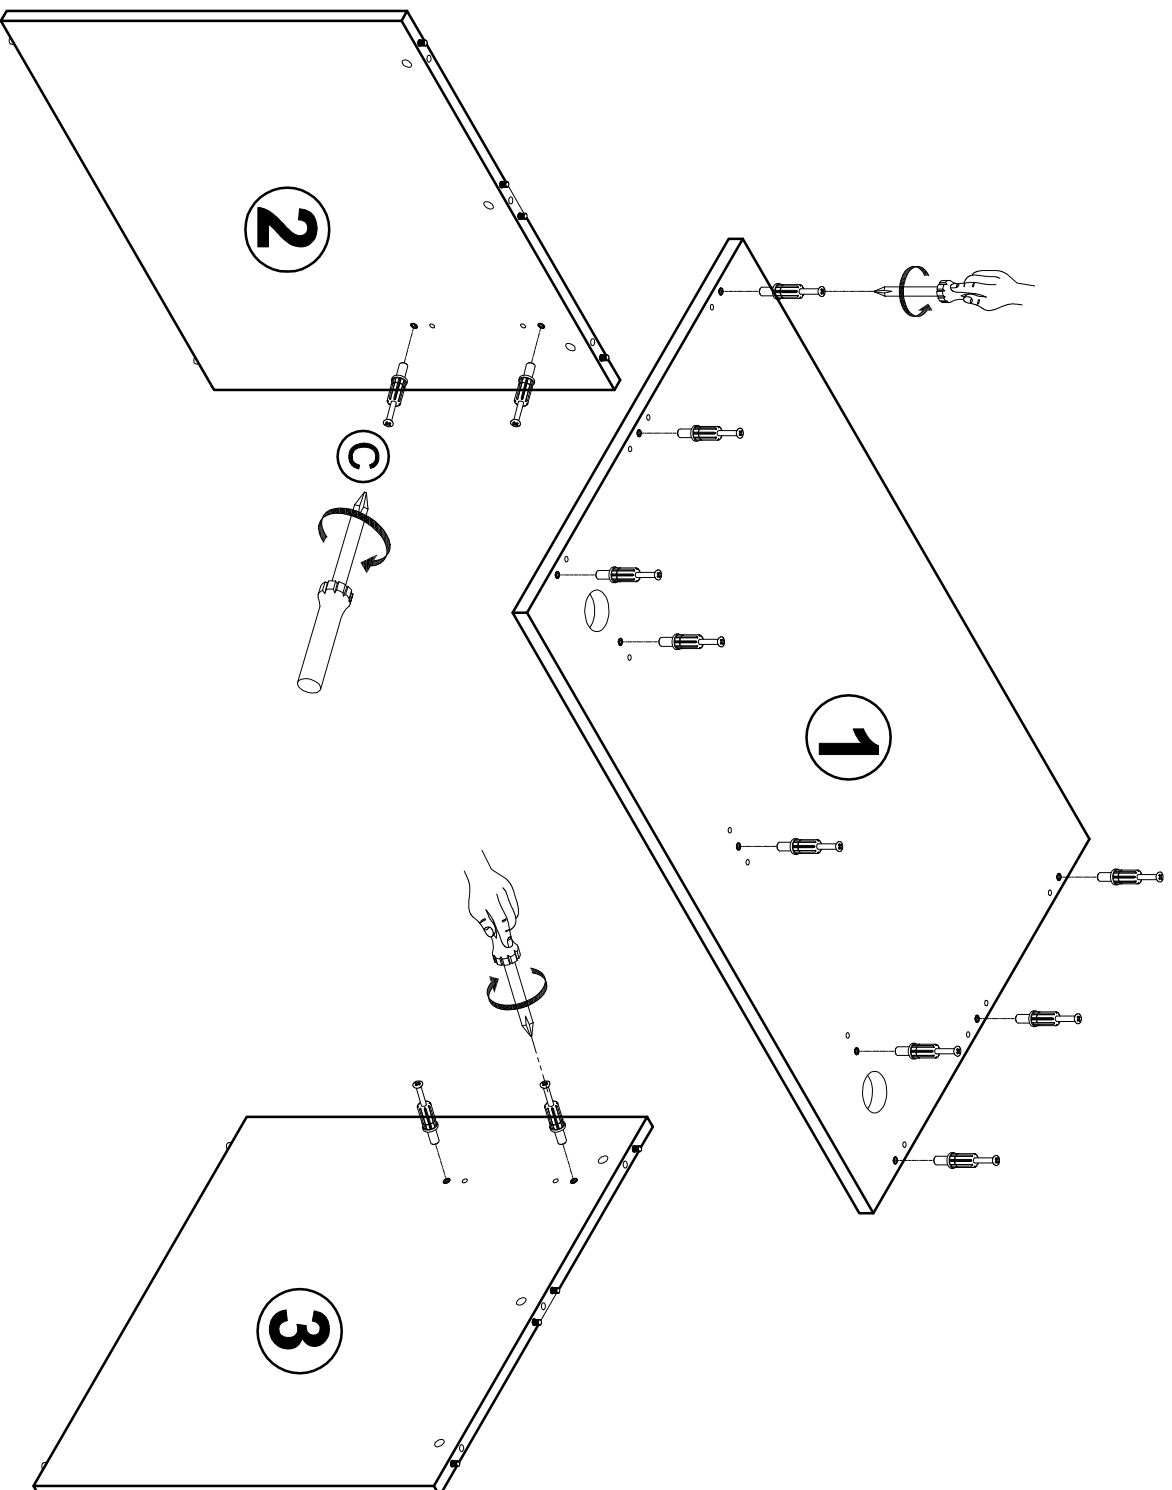

ASSEMBLY INSTRUCTION

BROOME - DESK 63W30D

PARTS

① X 1

③ X 1

② X 1

④ X 1

STEP 1

HARDWARE

A x 2

B x 13

C x 13

TOOL

STEP 2

STEP 3