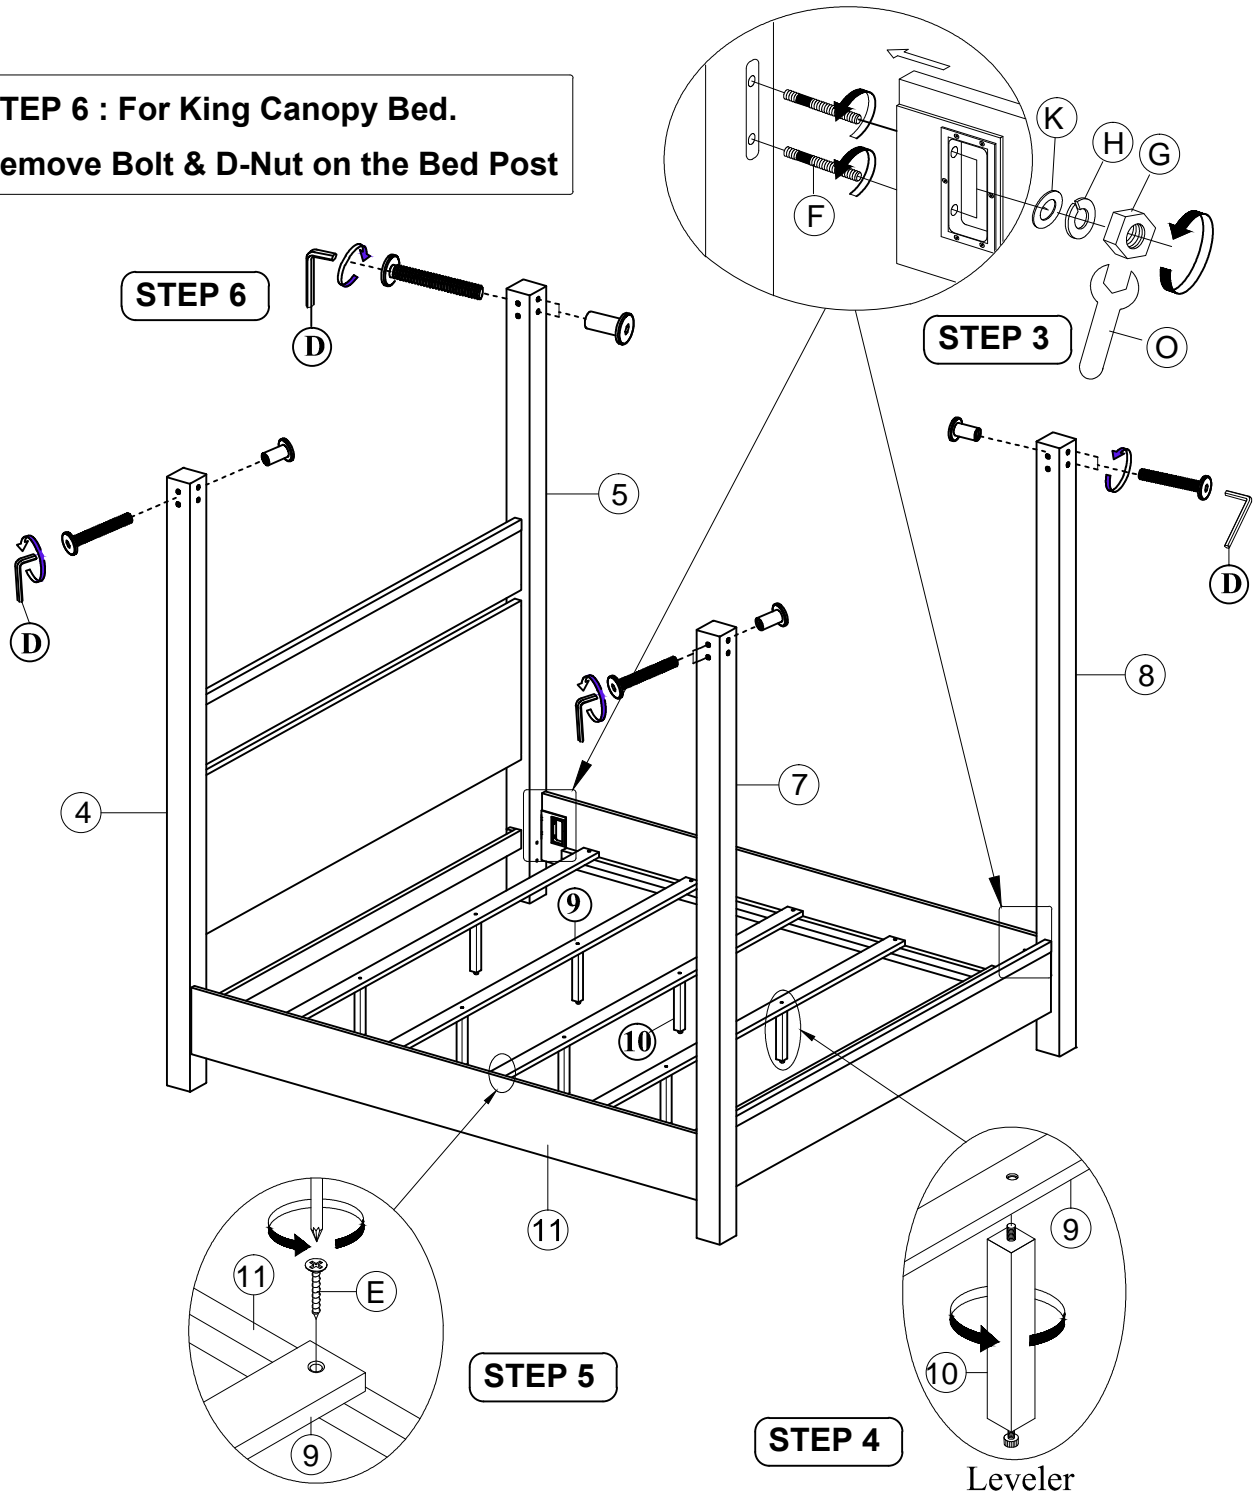

HEADBOARD PARTS LIST		
No.	Description	Qty.
①	Top Panel Headboard (Pack with HB & FB )	1 Pc
②	Bottom Panel Headboard (Pack with HB & FB )	1 Pc
③	Bottom Rail (Pack with HB & FB)	1 Pc
④	Left Bed Post Headboard(Packed separately)	1 Pc
⑤	Right Bed Post Headboard(Packed separately)	1 Pc
FOOTBOARD PARTS LIST		
⑥	Panel Footboard(Pack with HB & FB )	1 Pc
⑦	Left Bed Post Footboard (Packed separately)	1 Pc
⑧	Right Bed Post Footboard (Packed separately)	1 Pc
⑨	Slats (Pack with HB & FB)	5 Pcs
⑩	Slat support (Pack with HB & FB)	10 Pcs
BED RAILS PARTS LIST		
⑪	Poster Bed Rail (Packed separately)	2 Pcs
CANOPY PARTS LIST		
⑫	Short Canopy (Packed separately)	2 Pcs
⑬	Long Canopy (Packed separately)	2 Pcs

HEADBOARD & FOOTBOARD HARDWARE LIST			
Ⓐ	JCBC Screw Ø1/4" x 45mm		16 Pcs
Ⓑ	Spring Washer Ø1/4"		16 Pcs
Ⓒ	Flat Washer Ø1/4" x 19mm x 2mm		16 Pcs
Ⓓ	Allen Key M4		1 Pc
Ⓔ	Screw M4 x 32mm		10 Pcs
BED RAILS HARDWARE LIST			
Ⓕ	Hanger Bolt Ø5/16" x 3*1/2"		8 Pcs
Ⓖ	Hexagon Nut Ø5/16"		8 Pcs
Ⓗ	Spring Washer Ø5/16"		8 Pcs
Ⓚ	Flat Washer Ø5/16" x14mm x2mm		8 Pcs
Ⓛ	Wrench 12mm		1 Pc
BED POSTS HARDWARE LIST			
Ⓟ	JCBC Screw Ø1/4" x 110mm		16 Pcs
Ⓓ	Allen Key M4		1 Pc

### ASSEMBLY FOR HEADBOARD

### ASSEMBLY FOR FOOTBOARD

ITEM#: 473-BR03HF / BR90P /  
BR90 / BR03CP

DESCRIPTION: King Poster Headboard &  
Footboard / Bed Posts /  
Poster Bed Rails / King Canopy

**STEP 6 : For King Canopy Bed.**  
**Remove Bolt & D-Nut on the Bed Post**