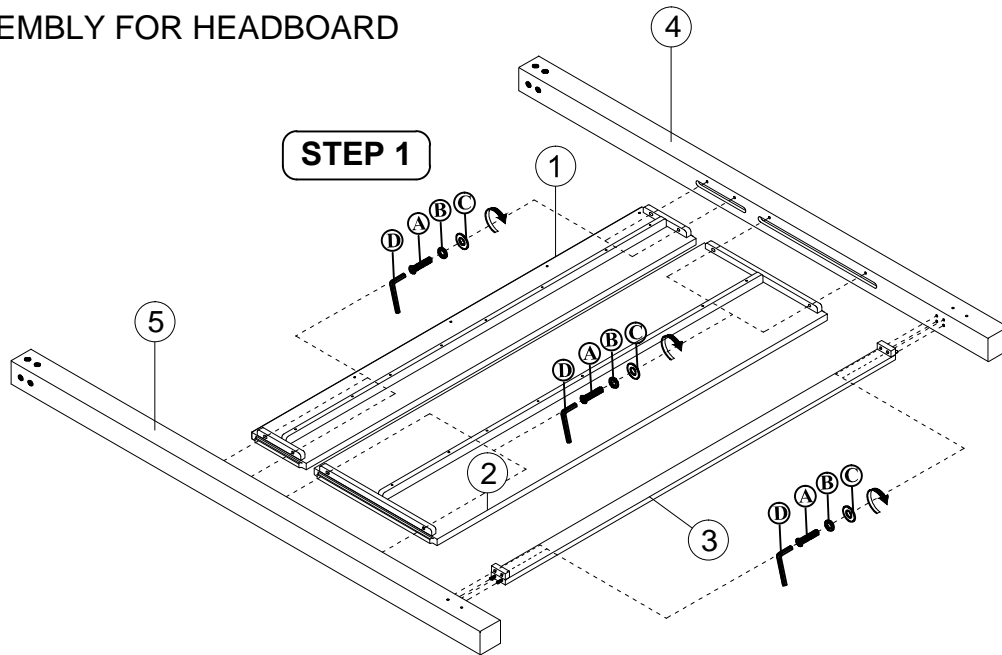

ITEM#: 473-BR03HF / BR90P /
BR90 / BR03CP

DESCRIPTION: King Poster Headboard &
Footboard / Bed Posts /
Poster Bed Rails / King Canopy

ASSEMBLY FOR HEADBOARD