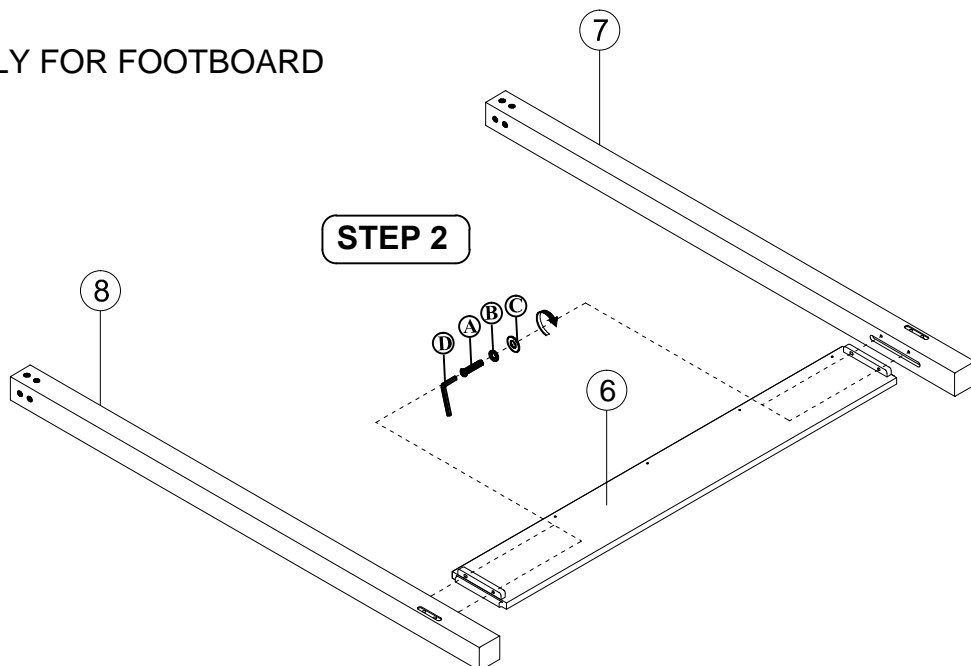

ASSEMBLY FOR FOOTBOARD