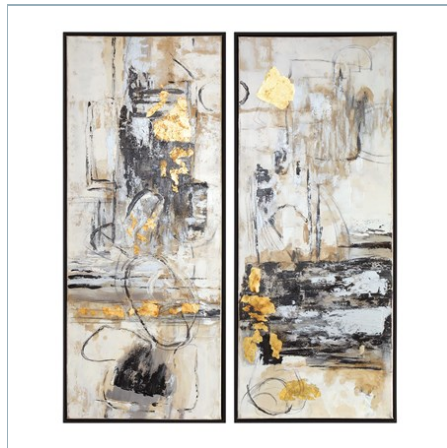

UTTERMOST

HENZLER CONSOLE TABLE

ITEM #24278

Forged iron frame and iron cross stretchers in antiqued gold leaf. Top is reinforced mirror and gallery shelf is clear tempered glass.

Designer:	0
Dimensions:	45 W X 33 H X 14 D (in)
Weight:	56
Ship Via:	Small Parcel
UPC Number:	792977242780
Assembly Instructions:	Click Here

Complementary Items

HENZLER COFFEE TABLE

24276 | 38 W X 19 H X 28 D (IN)

HENZLER LAMP TABLE

26120 | 26 W X 26 H X 18 D (IN)

JUNIUS ROUND MIRROR, GOLD

13887 | 43 W X 43 H X 1 D (IN)

FLAVIAN TABLE LAMP

26171-1 | 30H, SHADE 11H X 18W X 11D (IN)

LIFE SCENES HAND PAINTED CANVASES, S12

51302 | 21 W X 51 H X 3 D (IN)