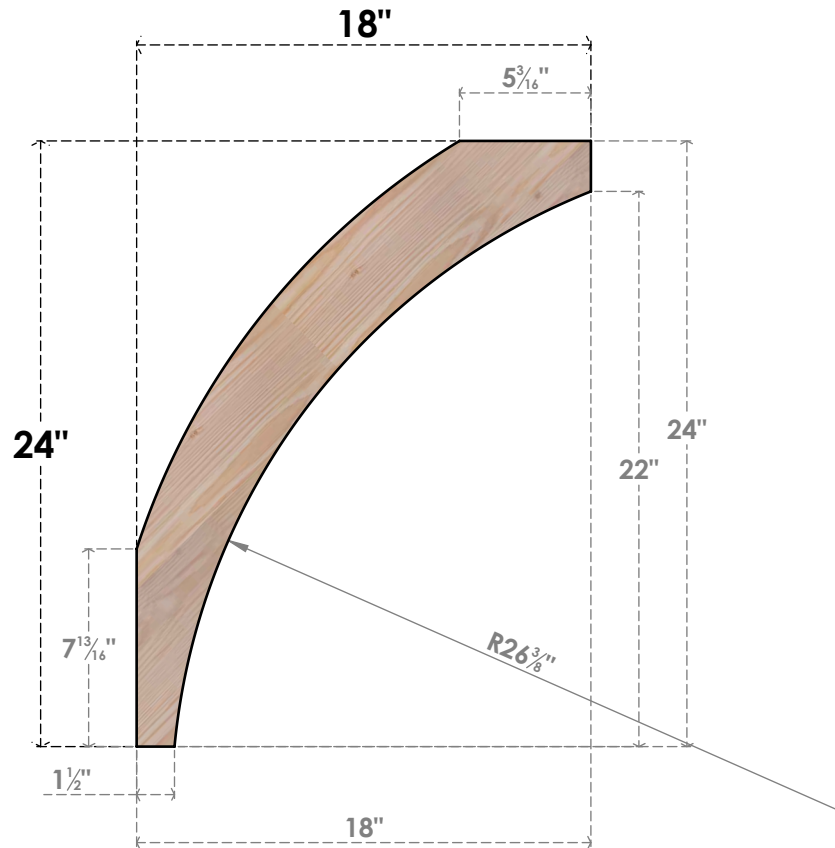

BRC06X18X24THR00SDF

5 1/2"W X 18"D X 24"H THORTON SMOOTH BRACE, DOUGLAS FIR

SIDE

FRONT

EKENA MILLWORK
 2300 WEST MAIN ST.
 CLARKSVILLE, TX 75426
 TOLL FREE: 866-607-0453
 WWW.EKENAMILLWORK.COM

NOTES

1. INSTALLATION TO BE COMPLETED IN ACCORDANCE WITH MANUFACTURER'S SPECIFICATIONS.
2. DRAWING MAY NOT BE TO SCALE
3. THIS DRAWING IS INTENDED FOR DESIGN AND PLANNING PURPOSES ONLY.
4. ALL INFORMATION CONTAINED HEREIN WAS CURRENT AT THE TIME OF DEVELOPMENT BUT MUST BE REVIEWED AND APPROVED BY THE PRODUCT MANUFACTURER TO BE CONSIDERED ACCURATE.
5. PRODUCTS ARE NOT KILN DRIED. THIS ITEM IS UNIQUE AND WILL CONTAIN THE NATURAL VARIATIONS THAT THE WOOD SPECIES OFFERS. THIS MAY RESULT IN VARIATIONS UP TO 1/4"