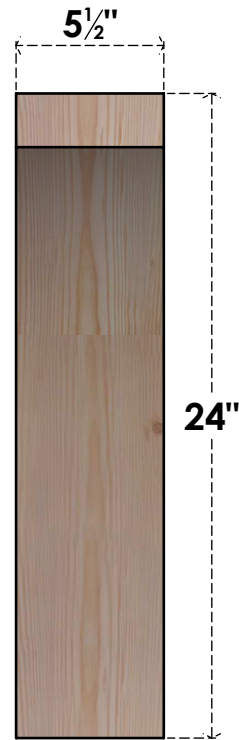

BRC06X18X24THR00SDF

5 1/2"W X 18"D X 24"H THORTON SMOOTH BRACE, DOUGLAS FIR

SIDE

FRONT

EKENA MILLWORK
 2300 WEST MAIN ST.
 CLARKSVILLE, TX 75426
 TOLL FREE: 866-607-0453
 WWW.EKENAMILLWORK.COM

NOTES

1. INSTALLATION TO BE COMPLETED IN ACCORDANCE WITH MANUFACTURER'S SPECIFICATIONS.
2. DRAWING MAY NOT BE TO SCALE
3. THIS DRAWING IS INTENDED FOR DESIGN AND PLANNING PURPOSES ONLY.
4. ALL INFORMATION CONTAINED HEREIN WAS CURRENT AT THE TIME OF DEVELOPMENT BUT MUST BE REVIEWED AND APPROVED BY THE PRODUCT MANUFACTURER TO BE CONSIDERED ACCURATE.
5. PRODUCTS ARE NOT KILN DRIED. THIS ITEM IS UNIQUE AND WILL CONTAIN THE NATURAL VARIATIONS THAT THE WOOD SPECIES OFFERS. THIS MAY RESULT IN VARIATIONS UP TO 1/4"