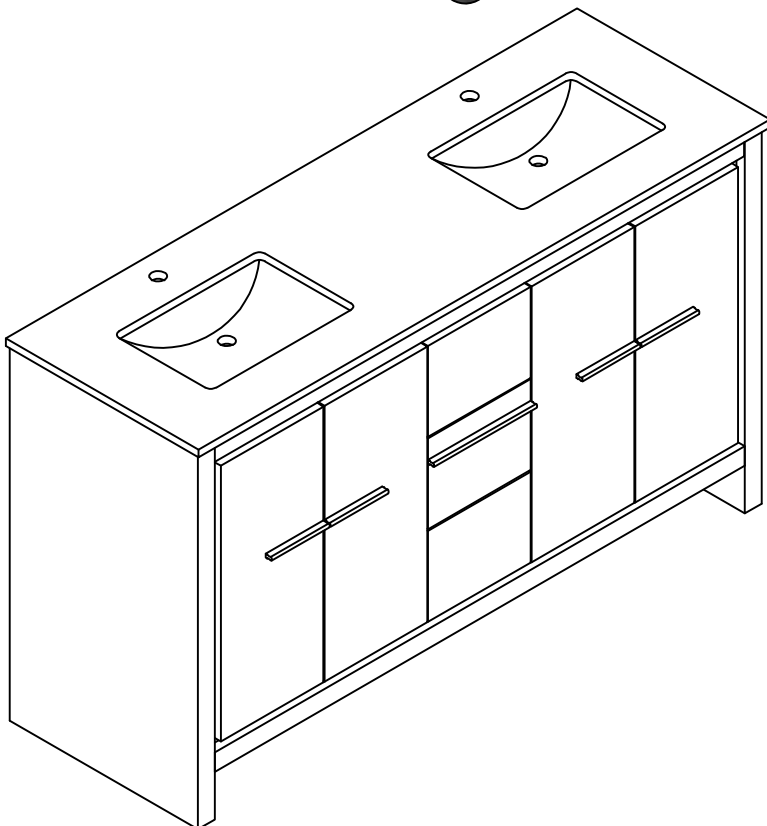

LEXORA®

HOME DECOR & HOME FURNISHINGS

LLF72DKSOD000

DIMENSIONS

PART LIST

PART	DESCRIPTIONS	QUANTITY
A	Countertop	1
B	Basin	2
C	Door Left	2
D	Door Right	2
E	Drawer	3

PART	DESCRIPTIONS	QUANTITY
F	Handle	4
G	Handle	1
H	Hingle	12
I	Drawer glides (Midd)	1
L	Drawer glides (Push)	2

TOOLS REQUIRED (NOT INCLUDED)

INSTALLATION

A **B**

C

24!

DRAWER

A

1 Push Open / Close Drawer