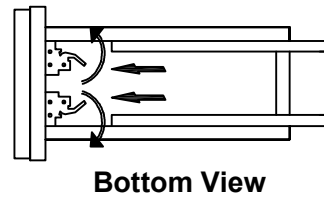

LEXORA®

HOME DECOR & HOME FURNISHINGS

LLF72DKSOD000

DIMENSIONS

PART LIST

PART	DESCRIPTIONS	QUANTITY
A	Countertop	1
B	Basin	2
C	Door Left	2
D	Door Right	2
E	Drawer	3

PART	DESCRIPTIONS	QUANTITY
F	Handle	4
G	Handle	1
H	Hingle	12
I	Drawer glides (Midd)	1
L	Drawer glides (Push)	2

REMOVE

1

2

3

4

INSTALL

1

2