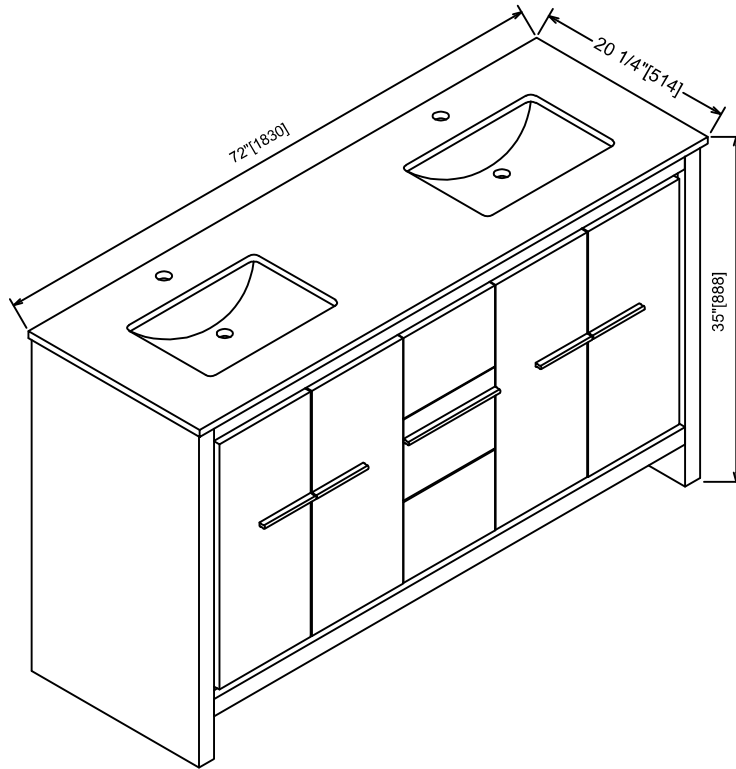

LEXORA®

HOME DECOR & HOME FURNISHINGS

LLF72DKSOD000

DIMENSIONS

PART LIST

PART	DESCRIPTIONS	QUANTITY
A	Countertop	1
B	Basin	2
C	Door Left	2
D	Door Right	2
E	Drawer	3

PART	DESCRIPTIONS	QUANTITY
F	Handle	4
G	Handle	1
H	Hingle	12
I	Drawer glides (Midd)	1
L	Drawer glides (Push)	2