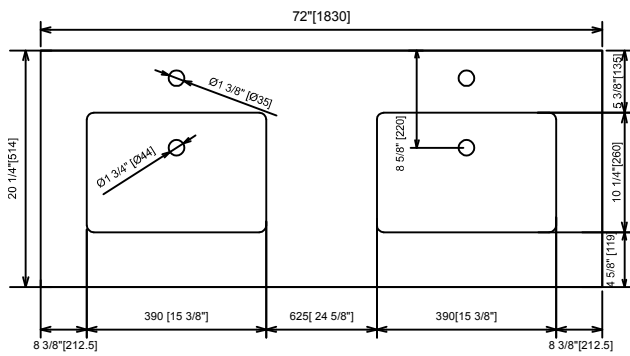

LEXORA®

HOME DECOR & HOME FURNISHINGS

LLF72DKSOD000

DIMENSIONS

PART LIST

PART	DESCRIPTIONS	QUANTITY
A	Countertop	1
B	Basin	2
C	Door Left	2
D	Door Right	2
E	Drawer	3

PART	DESCRIPTIONS	QUANTITY
F	Handle	4
G	Handle	1
H	Hingle	12
I	Drawer glides (Midd)	1
L	Drawer glides (Push)	2