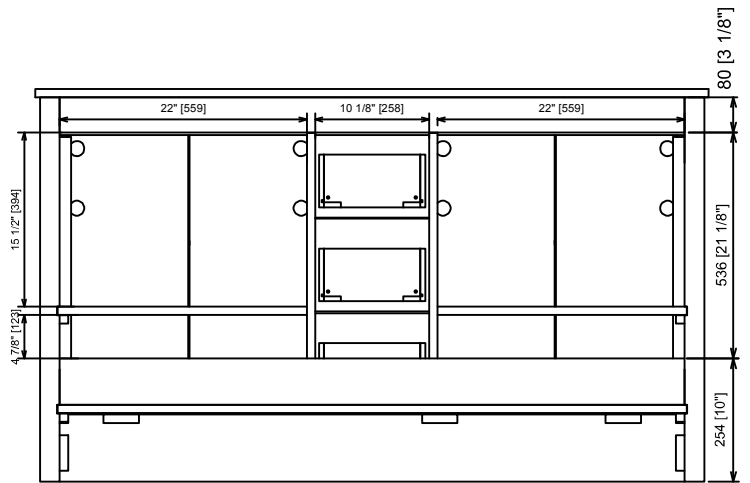

LEXORA®

HOME DECOR & HOME FURNISHINGS

LLF72DKSOD000

DIMENSIONS

PART LIST

PART	DESCRIPTIONS	QUANTITY
A	Countertop	1
B	Basin	2
C	Door Left	2
D	Door Right	2
E	Drawer	3

PART	DESCRIPTIONS	QUANTITY
F	Handle	4
G	Handle	1
H	Hingle	12
I	Drawer glides (Midd)	1
L	Drawer glides (Push)	2