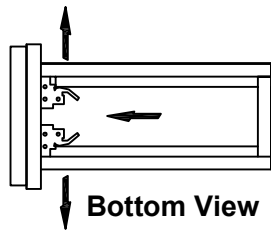

DRAWER

A

1 Push Open / Close Drawer

REMOVE

1

2

3

4

INSTALL

1

2

3

4