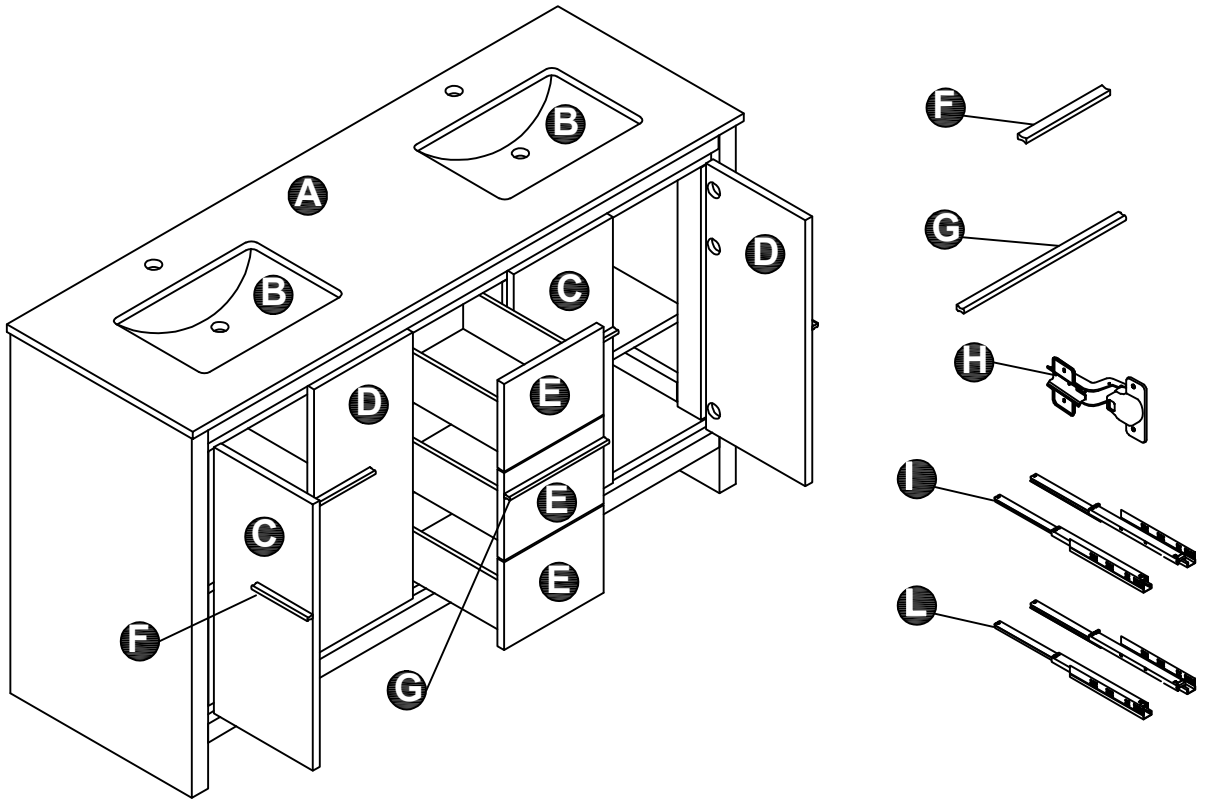

LEXORA®

HOME DECOR & HOME FURNISHINGS

LLF72DKSOD000

DIMENSIONS

PART LIST

PART	DESCRIPTIONS	QUANTITY
A	Countertop	1
B	Basin	2
C	Door Left	2
D	Door Right	2
E	Drawer	3

PART	DESCRIPTIONS	QUANTITY
F	Handle	4
G	Handle	1
H	Hingle	12
I	Drawer glides (Midd)	1
L	Drawer glides (Push)	2

TOOLS REQUIRED (NOT INCLUDED)

INSTALLATION

A **B**

C

24!

DRAWER

A

1 Push Open / Close Drawer