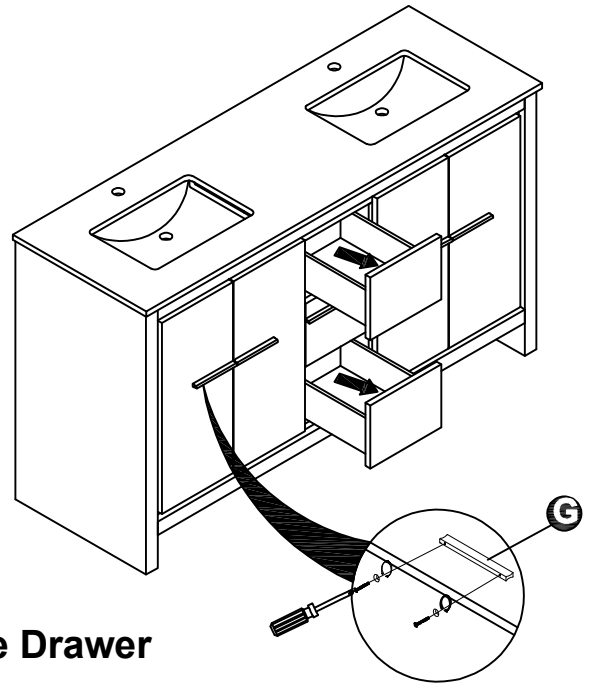

LEXORA®

HOME DECOR & HOME FURNISHINGS

LLF72DKSOD000

DIMENSIONS

PART LIST

PART	DESCRIPTIONS	QUANTITY
A	Countertop	1
B	Basin	2
C	Door Left	2
D	Door Right	2
E	Drawer	3

PART	DESCRIPTIONS	QUANTITY
F	Handle	4
G	Handle	1
H	Hingle	12
I	Drawer glides (Midd)	1
L	Drawer glides (Push)	2

TOOLS REQUIRED (NOT INCLUDED)

INSTALLATION

A **B**

C

24!

DRAWER

A

1 Push Open / Close Drawer