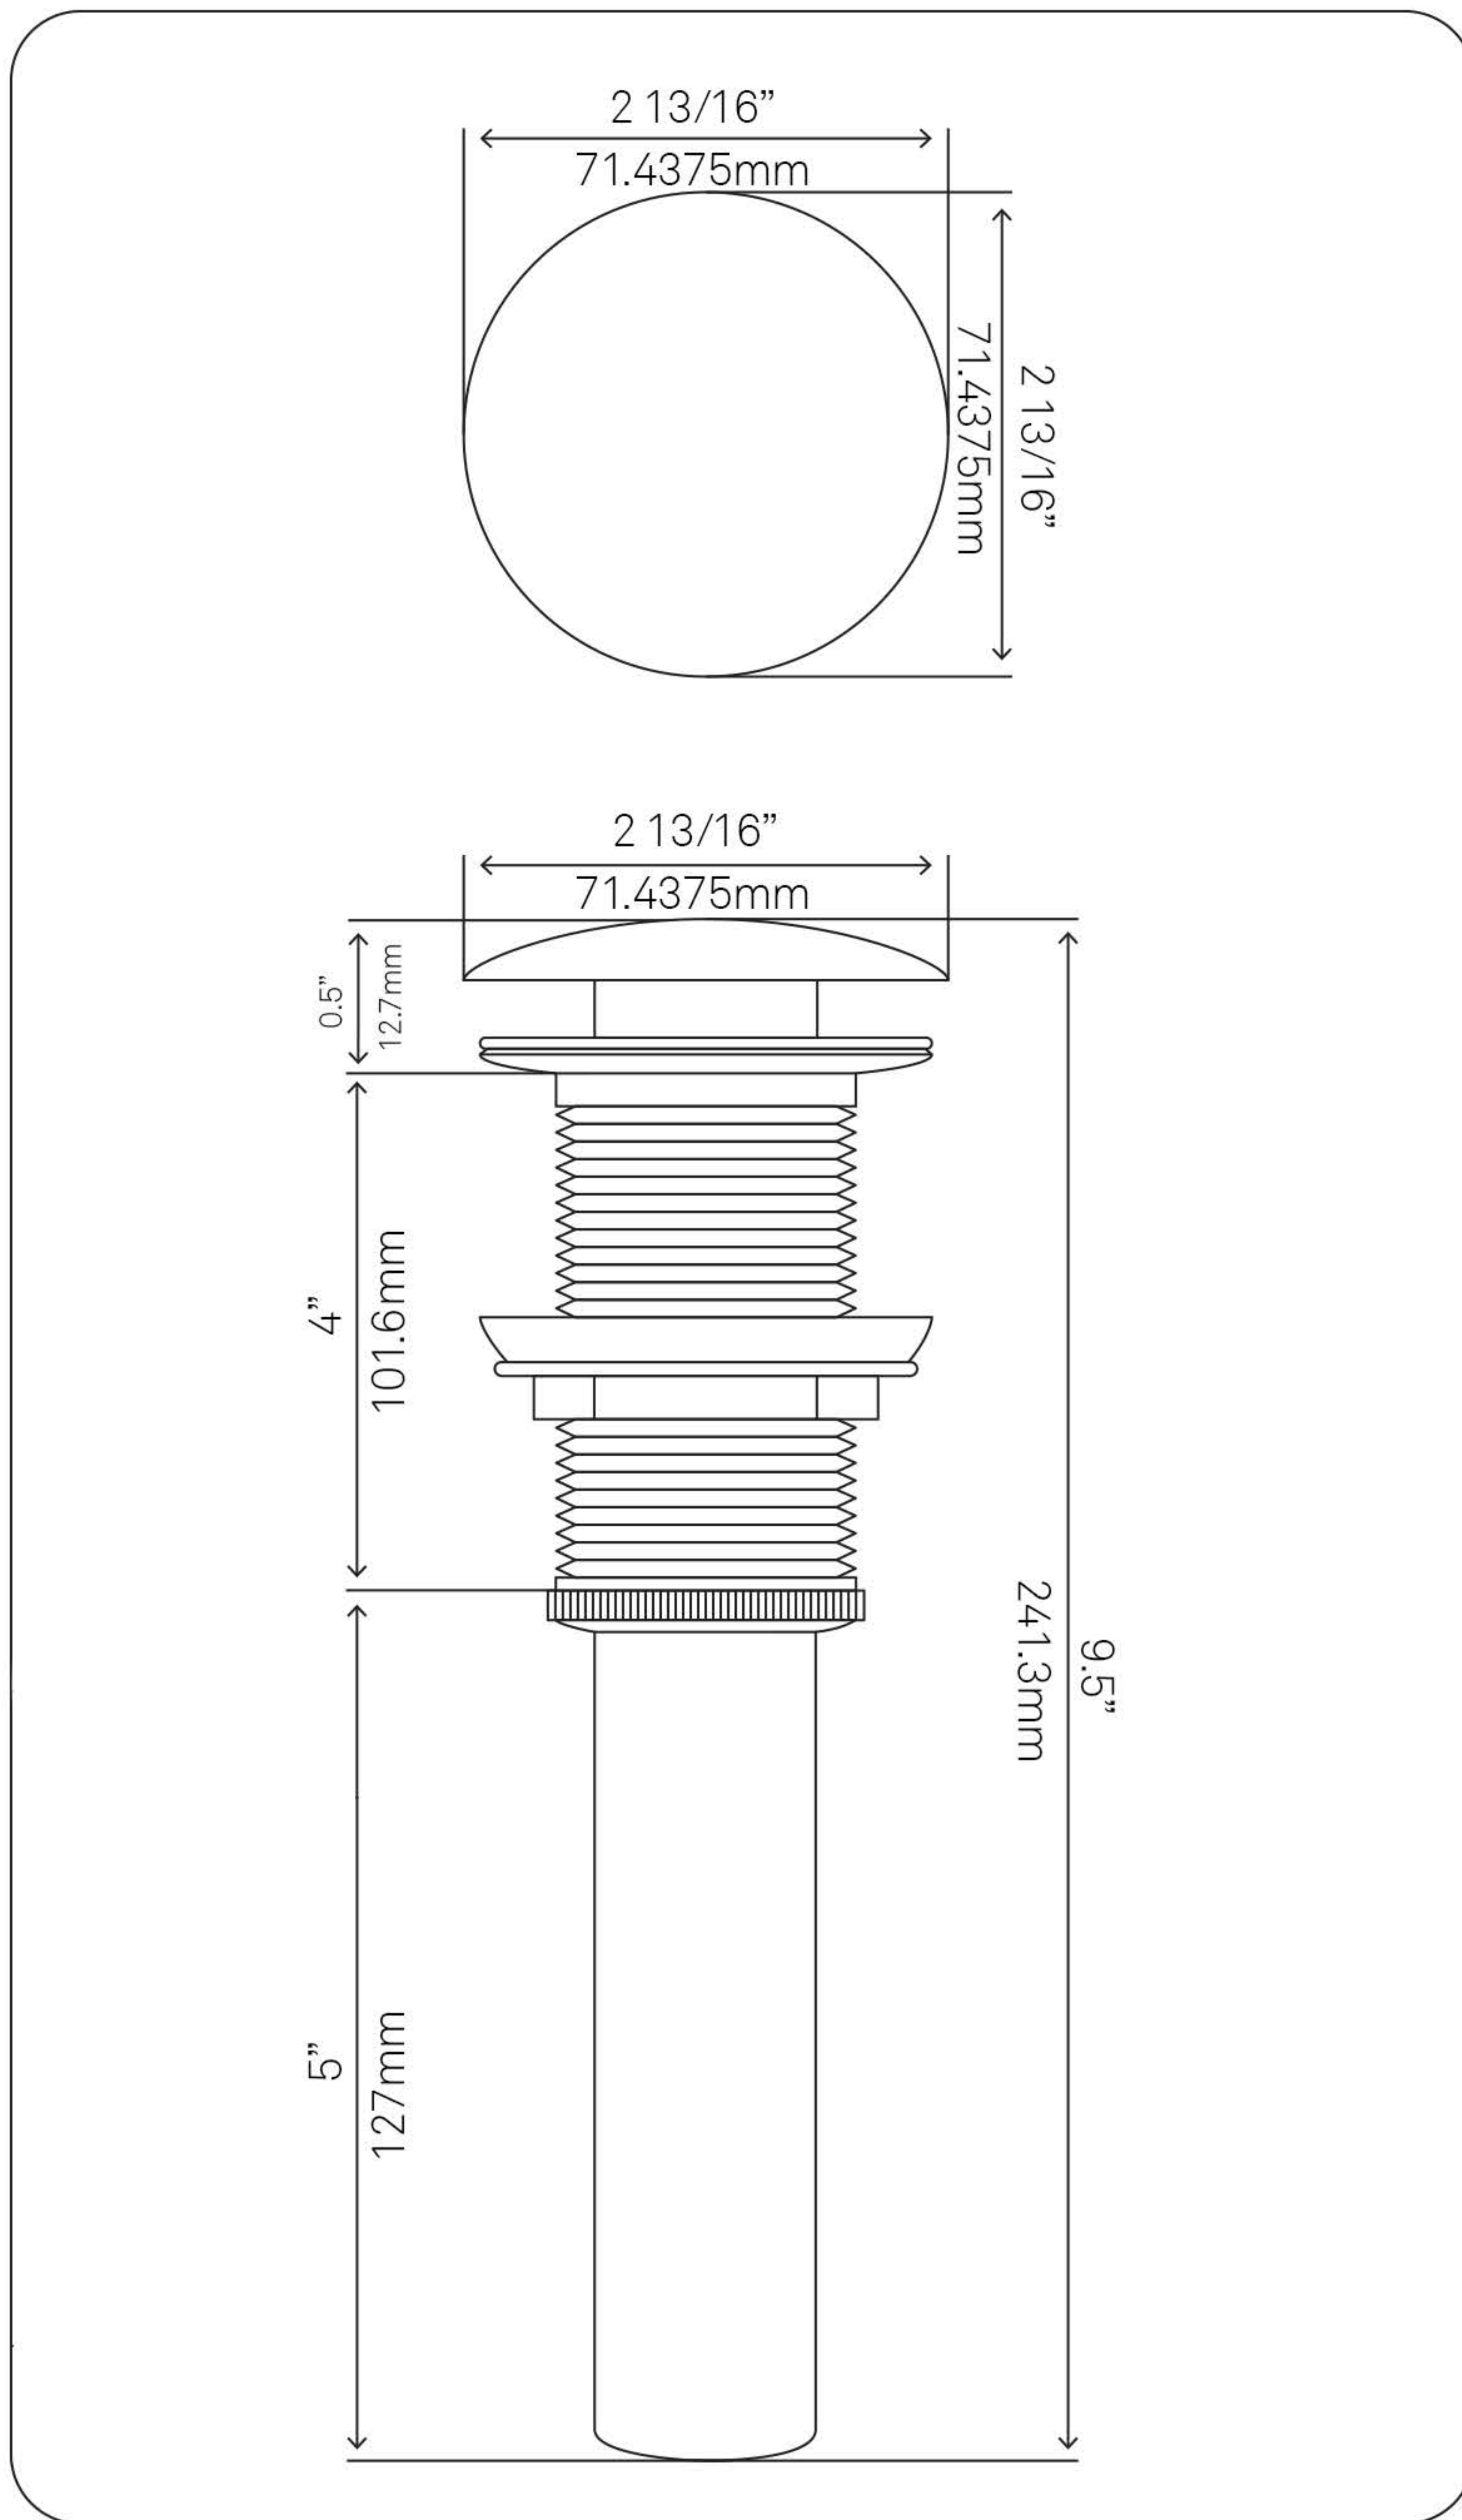

NOTES

Novatto reserves the right (1) to make changes in specifications and materials, and (2) to change or discontinue models, both without notice or obligation. Dimensions are for reference only, see www.NovattoInc.com for finish options and product availability.

Novatto Inc
TOLL FREE 844.404.4242
www.NovattoInc.com