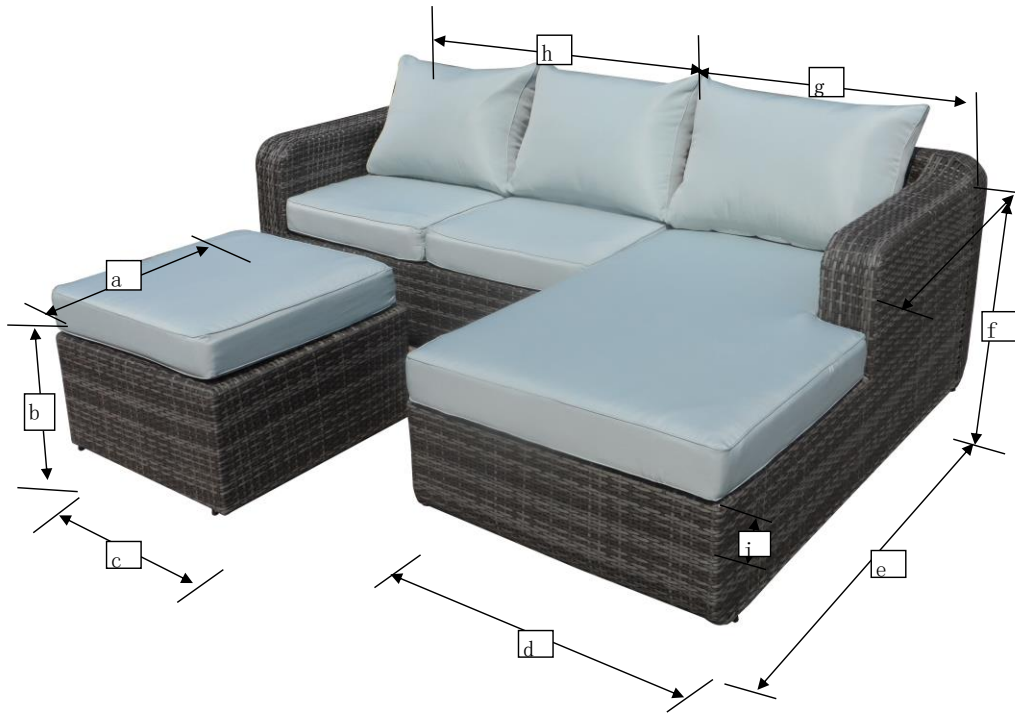

Bestsign International Inc. Model BAS1003DBBG/BAS1003GYLB

Love Seat	Inches
A	55
B	26

Lounge Chair	Inches
A	31
B	26
C	61
D	32

Ottoman	Inches
A	26
B	13

Model BAS1003DBBG/BAS1003GYLB

Bestsign International Inc.

Complete Set	unit(inch)
a	26.40
b	12.60
c	26.40
d	31.50
e	61.00
f	26.00
g	31.50
h	55.10
i	3.93