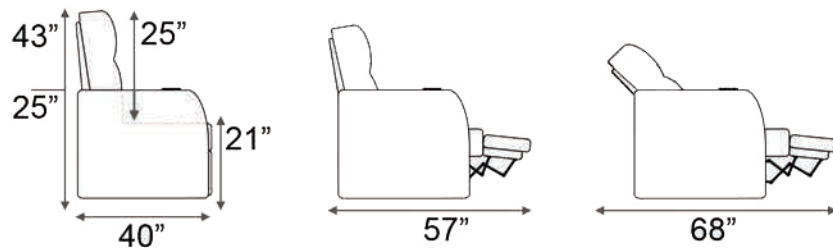

Armrest Width: 6.25"

Double Arm Recliner

RAF Recliner

Armless Recliner

Distance from wall needed for full recline: 5"

Upright Position

'T.V. Position' Recline

Full Recline Position

## Popular Configurations

Row of 2

Row of 3

Row of 4

Row of 4 Middle Loveseat