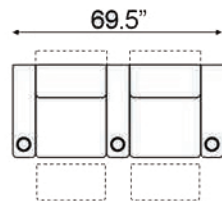

Armrest Width: 6.25"

Double Arm Recliner

RAF Recliner

Armless Recliner

Distance from wall needed for full recline: 5"

Upright Position

'T.V. Position' Recline

Full Recline Position

## Popular Configurations

Row of 2

Row of 3

Row of 4

Row of 4 Middle Loveseat