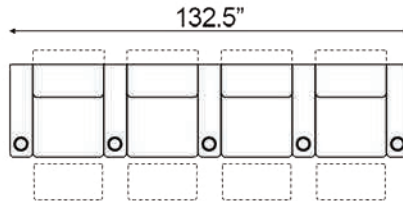

Armrest Width: 6.25"

Double Arm Recliner

RAF Recliner

Armless Recliner

Distance from wall needed for full recline: 5"

Upright Position

'T.V. Position' Recline

Full Recline Position

## Popular Configurations

Row of 2

Row of 3

Row of 4

Row of 4 Middle Loveseat