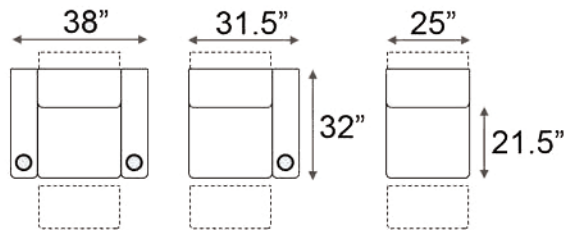

Armrest Width: 6.25"

Double Arm Recliner

RAF Recliner

Armless Recliner

Distance from wall needed for full recline: 5"

Upright Position

'T.V. Position' Recline

Full Recline Position

## Popular Configurations

Row of 2

Row of 3

Row of 4

Row of 4 Middle Loveseat