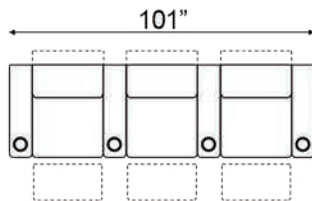

Armrest Width: 6.25"

Double Arm Recliner

RAF Recliner

Armless Recliner

Distance from wall needed for full recline: 5"

Upright Position

'T.V. Position' Recline

Full Recline Position

## Popular Configurations

Row of 2

Row of 3

Row of 4

Row of 4 Middle Loveseat