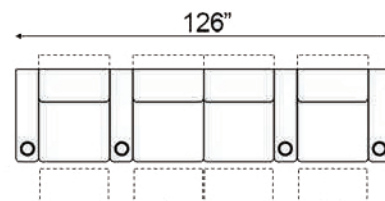

Armrest Width: 6.25"

Double Arm Recliner

RAF Recliner

Armless Recliner

Distance from wall needed for full recline: 5"

Upright Position

'T.V. Position' Recline

Full Recline Position

## Popular Configurations

Row of 2

Row of 3

Row of 4

Row of 4 Middle Loveseat