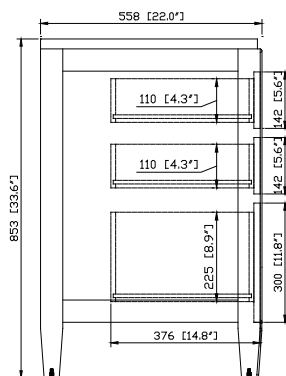

Avanity

BRENTWOOD-V61-NW

Features

- Solid poplar wood frame, Elm veneer MDF
- Hand crafted details
- 4 soft-close doors
- 3 soft-close drawers
- 2 interior shelves
- Antique nickel finished hardware
- Adjustable height levelers

Colors / Finishes

- New Walnut

Nominal Dimension

- 61W x 22D x 33.6H inches

Components

Mirror	BRENTWOOD-M24-NW	BRENTWOOD-M30-NW	
Vanity Top	SUT61BK-R	SUT61GB-R	SUT61CW-R
Sink	CUM20WT-R		

Product Diagrams

Front

Back

Side

Top