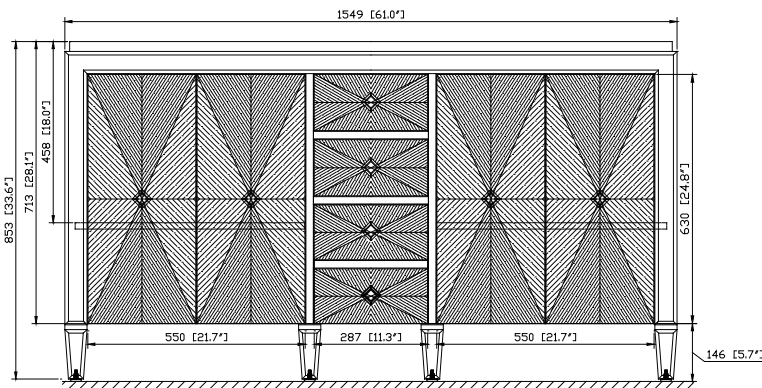

Avanity

BRENTWOOD-V61-NW

Features

- Solid poplar wood frame, Elm veneer MDF
- Hand crafted details
- 4 soft-close doors
- 3 soft-close drawers
- 2 interior shelves
- Antique nickel finished hardware
- Adjustable height levelers

Colors / Finishes

- New Walnut

Nominal Dimension

- 61W x 22D x 33.6H inches

Components

Mirror	BRENTWOOD-M24-NW	BRENTWOOD-M30-NW	
Vanity Top	SUT61BK-R	SUT61GB-R	SUT61CW-R
Sink	CUM20WT-R		

Product Diagrams

Front

Back

Side

Top