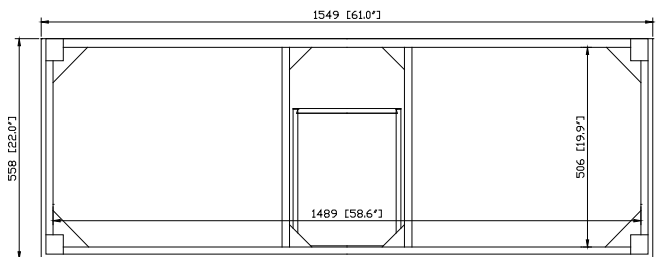

Avanity

BRENTWOOD-V61-NW

Features

- Solid poplar wood frame, Elm veneer MDF
- Hand crafted details
- 4 soft-close doors
- 3 soft-close drawers
- 2 interior shelves
- Antique nickel finished hardware
- Adjustable height levelers

Colors / Finishes

- New Walnut

Nominal Dimension

- 61W x 22D x 33.6H inches

Components

Mirror	BRENTWOOD-M24-NW	BRENTWOOD-M30-NW	
Vanity Top	SUT61BK-R	SUT61GB-R	SUT61CW-R
Sink	CUM20WT-R		

Product Diagrams

Front

Back

Side

Top