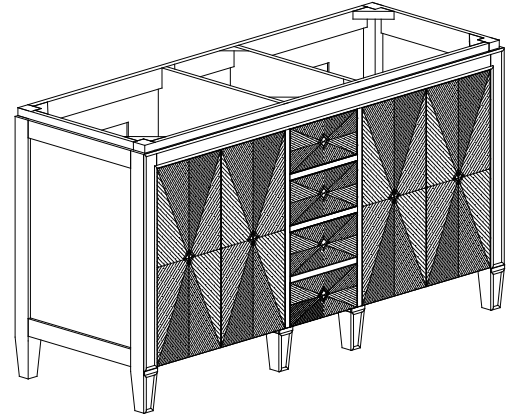

Avanity

BRENTWOOD-V61-NW

Features

- Solid poplar wood frame, Elm veneer MDF
- Hand crafted details
- 4 soft-close doors
- 3 soft-close drawers
- 2 interior shelves
- Antique nickel finished hardware
- Adjustable height levelers

Colors / Finishes

- New Walnut

Nominal Dimension

- 61W x 22D x 33.6H inches

Components

Mirror	BRENTWOOD-M24-NW	BRENTWOOD-M30-NW	
Vanity Top	SUT61BK-R	SUT61GB-R	SUT61CW-R
Sink	CUM20WT-R		

Product Diagrams

Front

Back

Side

Top