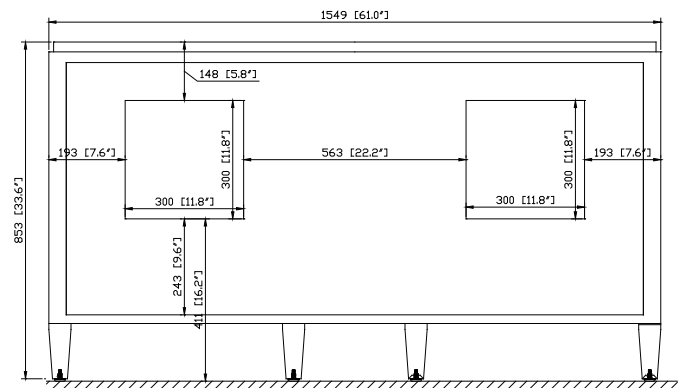

Avanity

BRENTWOOD-V61-NW

Features

- Solid poplar wood frame, Elm veneer MDF
- Hand crafted details
- 4 soft-close doors
- 3 soft-close drawers
- 2 interior shelves
- Antique nickel finished hardware
- Adjustable height levelers

Colors / Finishes

- New Walnut

Nominal Dimension

- 61W x 22D x 33.6H inches

Components

Mirror	BRENTWOOD-M24-NW	BRENTWOOD-M30-NW	
Vanity Top	SUT61BK-R	SUT61GB-R	SUT61CW-R
Sink	CUM20WT-R		

Product Diagrams

Front

Back

Side

Top