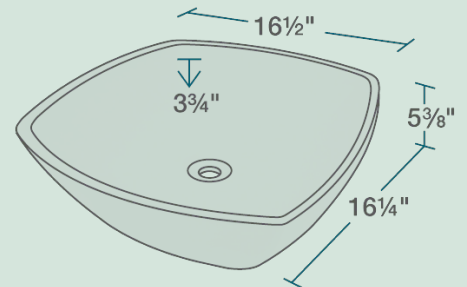

# V1802-BISQUE Vessel Sink

16 1/2" x 16 1/4" x 5 3/8"  
 Vessel Installation  
 True Vitreous China  
 No Hardware Needed  
 Limited Lifetime Warranty