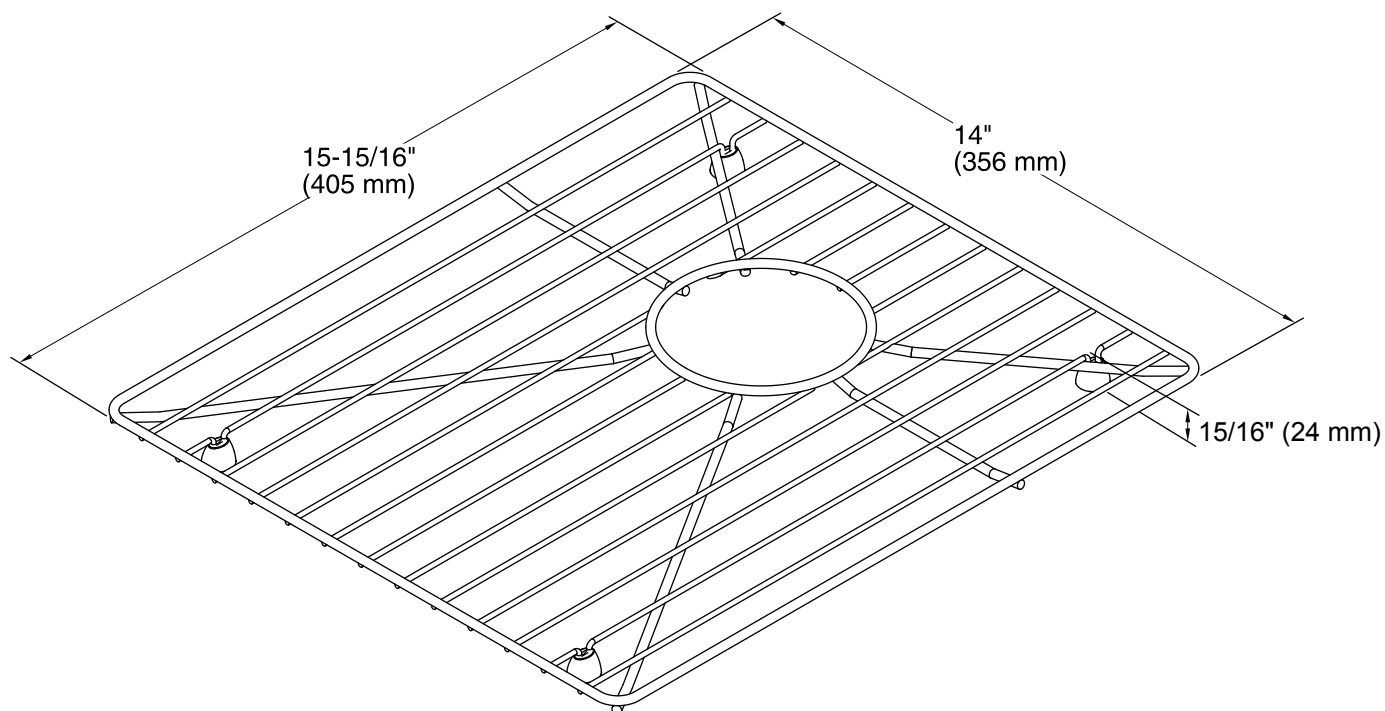

Technical Information

All product dimensions are nominal.