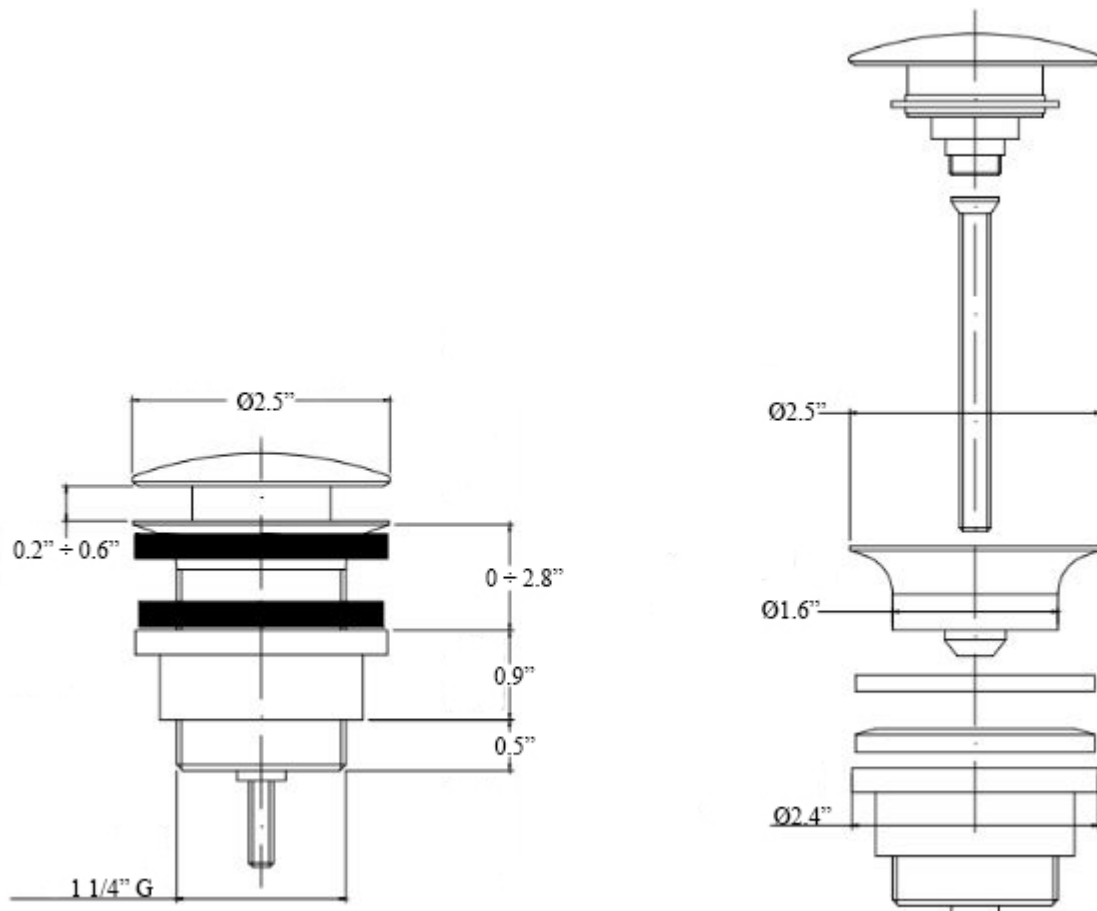

Product Specs Sheets

Collection
Light Exclusive

Model |
Light Exclusive ZSCA 050

Dimensions Metric
1 inch = 2.54 cm
1 inch = 25.4 mm

WS[®]
BATH
COLLECTIONS

1051 Lea Drive - Collegeville, PA 19426
Tel. 215 513 9400 - Fax 610 831 0215
www.ws bathcollections.com - info@ws bathcollections.com