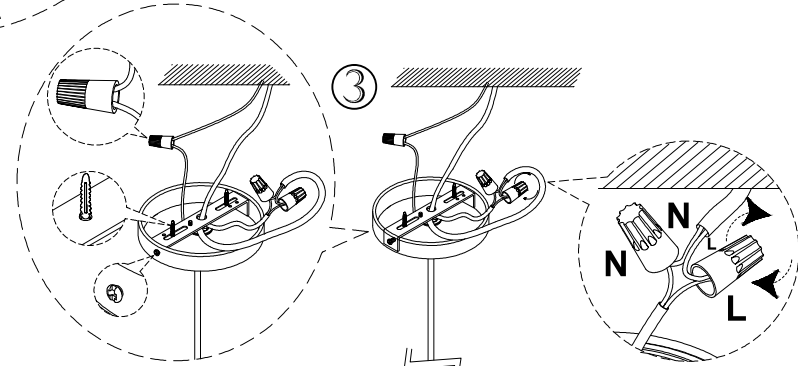

FOR KOUBOO BUYER

ASSEMBLY INSTRUCTION

CANE RIB BELL SHAPED MINI PENDANT

UL US
LISTED
E231688

①

Hardware List			Tools List
A Screw 2 pcs.	B Screw 2 pcs.	C Plastic Cork 2 pcs.	 Not Included

ITEM No.: RR4K
SIZE : 30.5 Ø X 26 CM.H.
☐ MAX. 60W E26
☐ MAX. 13W E26