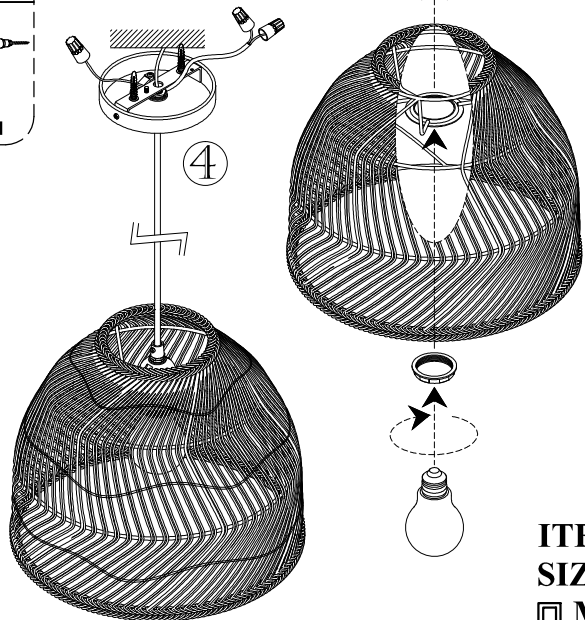

FOR KOUBOO BUYER

ASSEMBLY INSTRUCTION

CANE RIB BELL SHAPED MINI PENDANT

UL US
LISTED
E231688

①

Hardware List			Tools List
A Screw 2 pcs.	B Screw 2 pcs.	C Plastic Cork 2 pcs.	 Not Included

ITEM No.: RR4K
SIZE : 30.5 Ø X 26 CM.H.
☐ MAX. 60W E26
☐ MAX. 13W E26