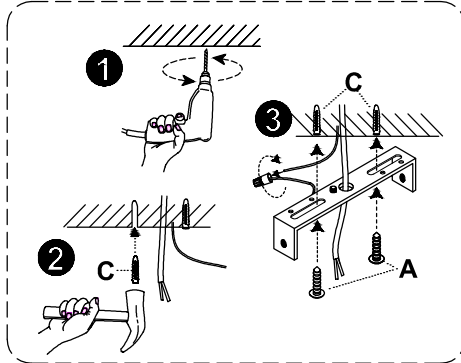

FOR KOUBOO BUYER

ASSEMBLY INSTRUCTION

CANE RIB BELL SHAPED MINI PENDANT

UL US
LISTED
E231688

①

Hardware List			Tools List
A Screw 2 pcs.	B Screw 2 pcs.	C Plastic Cork 2 pcs.	 Not Included

ITEM No.: RR4K
SIZE : 30.5 Ø X 26 CM.H.
☐ MAX. 60W E26
☐ MAX. 13W E26