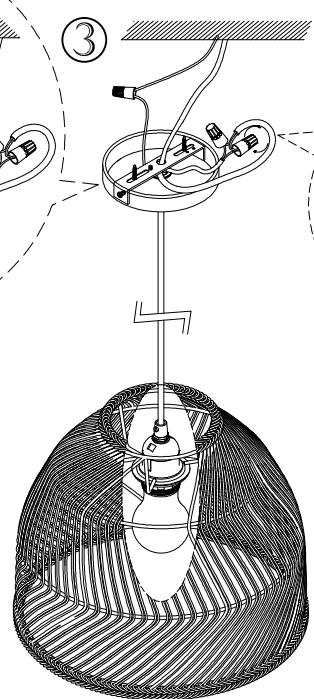

FOR KOUBOO BUYER

ASSEMBLY INSTRUCTION

CANE RIB BELL SHAPED MINI PENDANT

UL US
LISTED
E231688

①

Hardware List			Tools List
A Screw 2 pcs.	B Screw 2 pcs.	C Plastic Cork 2 pcs.	 Not Included

ITEM No.: RR4K
SIZE : 30.5 Ø X 26 CM.H.
☐ MAX. 60W E26
☐ MAX. 13W E26