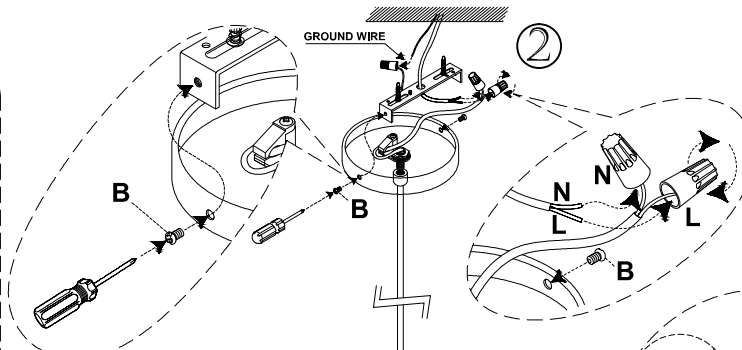

FOR KOUBOO BUYER

ASSEMBLY INSTRUCTION

CANE RIB BELL SHAPED MINI PENDANT

UL US
LISTED
E231688

①

Hardware List			Tools List
A Screw 2 pcs.	B Screw 2 pcs.	C Plastic Cork 2 pcs.	 Not Included

ITEM No.: RR4K
SIZE : 30.5 Ø X 26 CM.H.
☐ MAX. 60W E26
☐ MAX. 13W E26