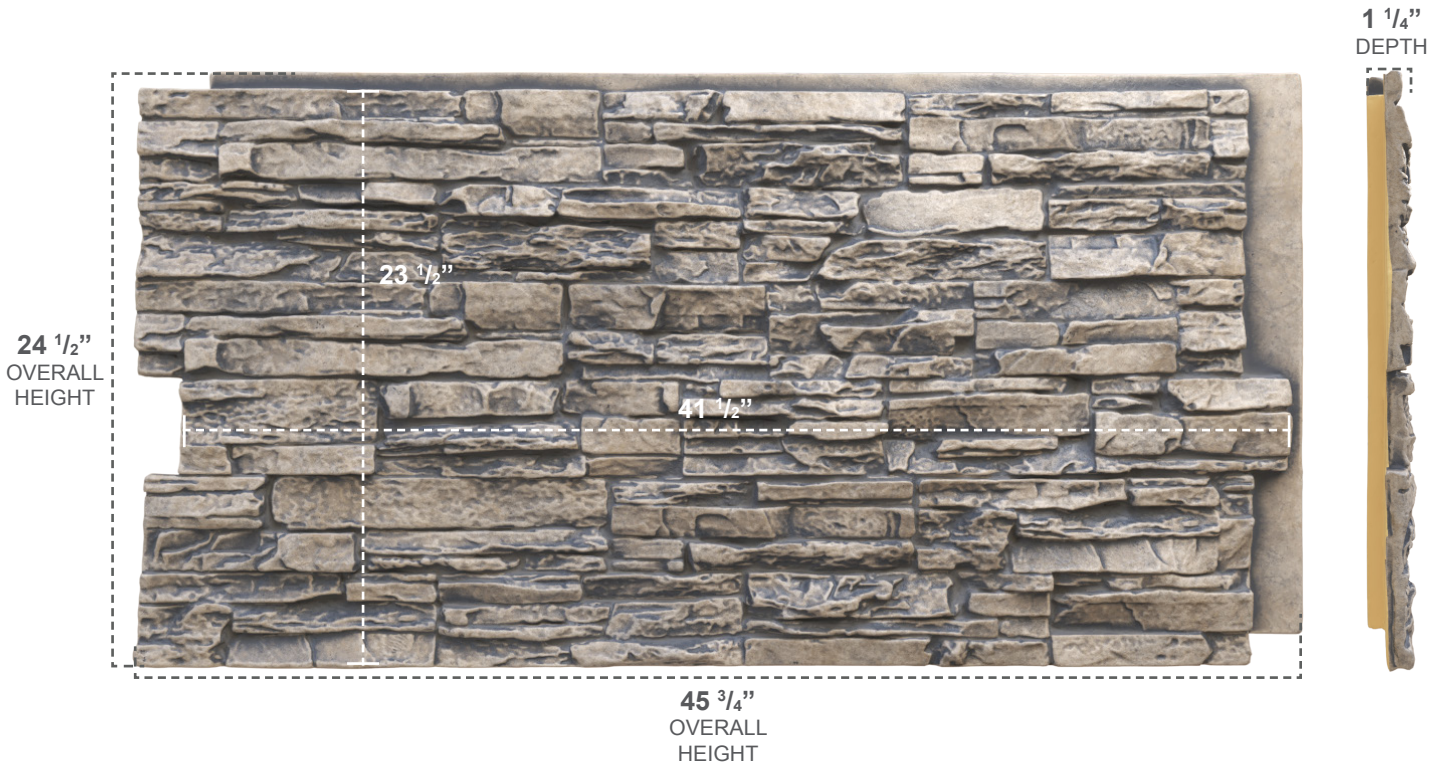

STONEWALL FAUX STONE PANELS

CANYON RIDGE

COLOR	WIDTH	HEIGHT	DEPTH
LINEN GRAPHITE	45 3/4"	24 1/2"	1 1/4"

OTHER FINISH OPTIONS

COLFAX

SANDSTONE

SEDONA

SLATE GREY

SMOKEY RIDGE

.....
OVER 20 MORE
OPTIONS TO
CHOOSE FROM