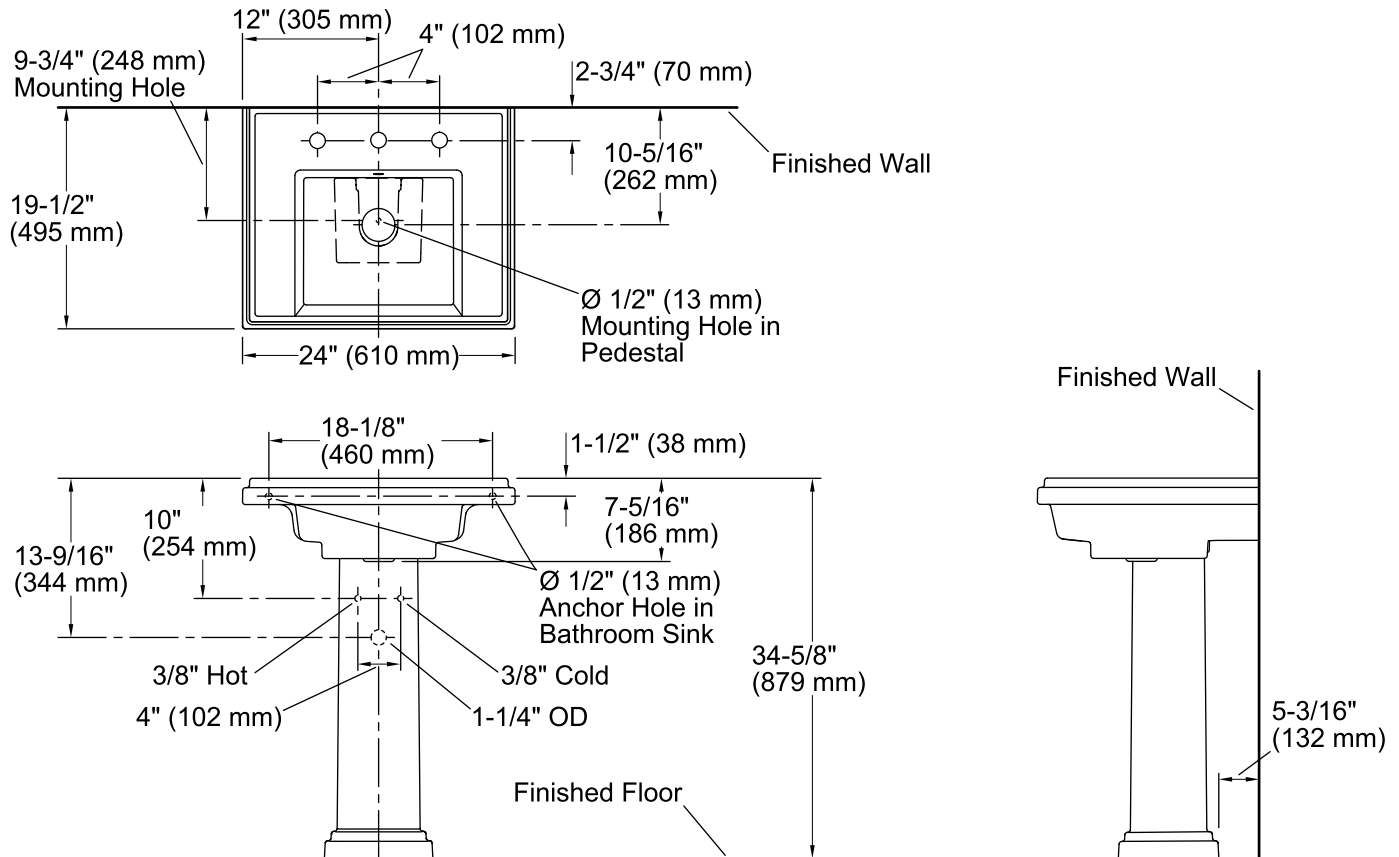

Features

- 8-inch center faucet holes.
- Square basin.
- Overflow drain.
- Combination consists of the K-2757-8 basin and the K-2767 pedestal.
- Coordinates with other products in the Tresham collection.

Material

- Fireclay.

Installation

- Pedestal

Recommended Products/Accessories

- K-7605-P Angle Supply with Stop (pair)
- K-8998 P-Trap

Included Components

Product consists of:

- K-2757-8 24" Pedestal Bathroom Sink Basin
- K-2767 Pedestal

Additional Components:

- Bathroom sink, 8" (203 mm) centers
- Pedestal
- Pedestal accessory pack
- Rubber pads

Codes/Standards

ASME A112.19.2/CSA B45.1

Technical Information

All product dimensions are nominal.

Bowl configuration:	Single
Installation:	Pedestal
Bowl area:	Length: 14-1/4" (362 mm) Width: 12-1/2" (318 mm) Water depth: 3-1/4" (83 mm)
Number of deck holes:	3
Faucet hole spacing:	8" (203 mm)
Faucet hole(s):	1-3/8" (35 mm)
Drain hole:	1-3/4" (44 mm)