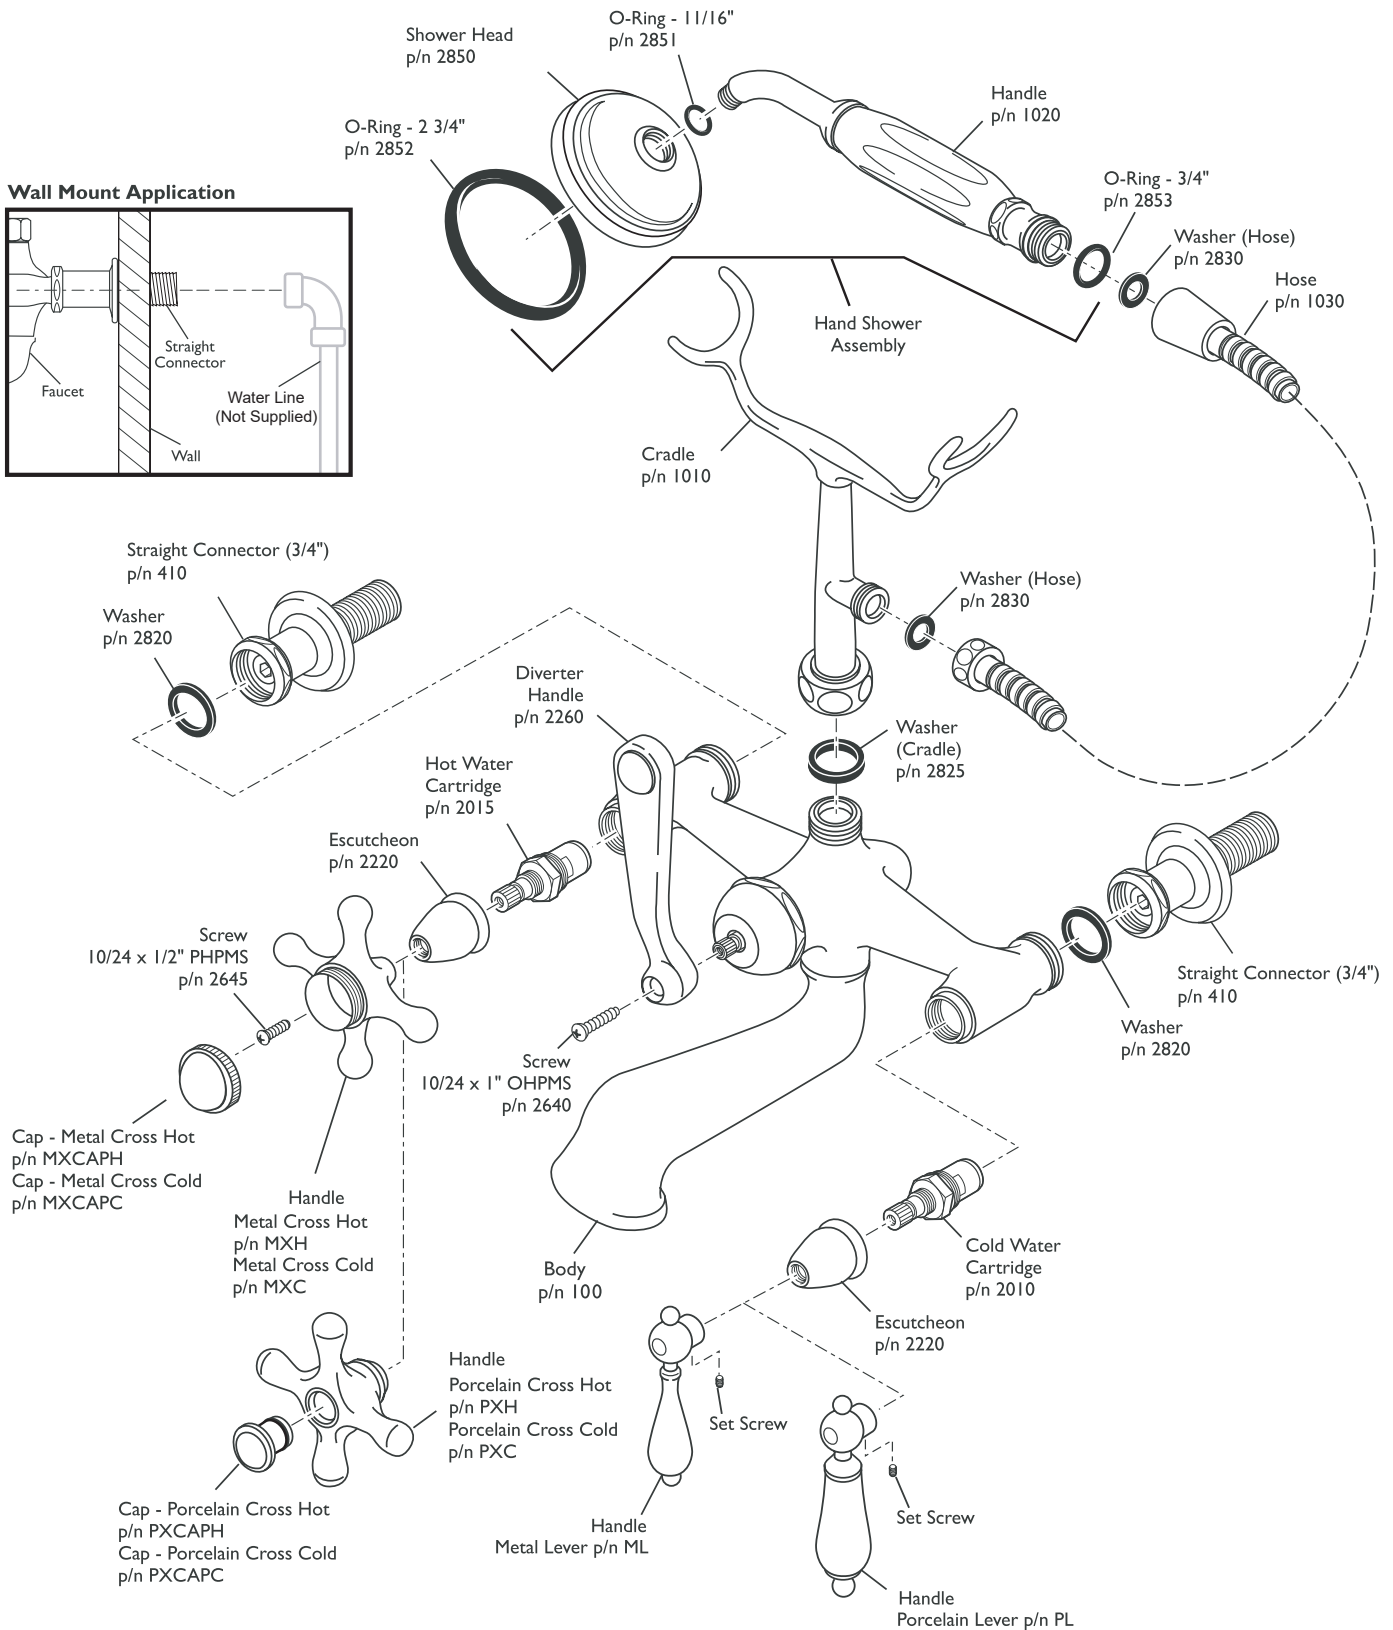

F6-0010 Tub Faucet

ASSEMBLY DIAGRAM

Wall Mount Application

F6-0010 Faucet

SPECIFICATION SHEET