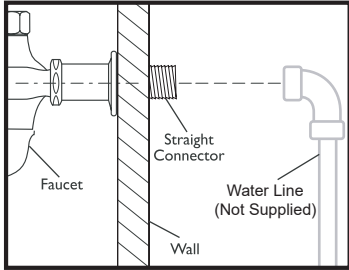

F6-0010 Tub Faucet

ASSEMBLY DIAGRAM

Wall Mount Application

F6-0010 Faucet

SPECIFICATION SHEET