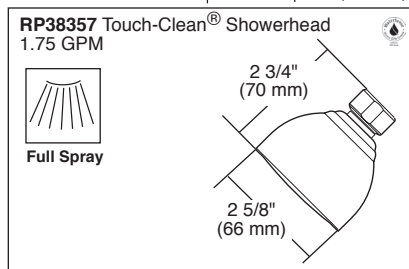

see what Delta can do™

TUB AND SHOWER FAUCET TRIM

- Classic Bath Collection
- Valve Only (T13022 Series)
- Shower Only (T13222 Series)
- Tub/Shower (T13422 Series)

Submitted Model No.: _____

Specific Features: _____

<p>RP5836 (Non-Metal Slip-On) RP17453▲ (Non-Metal) RP17454▲ (Metallic)</p>  <p>2 1/2" (64 mm) 5 1/4" (133 mm)</p>
<p>RP5834 RP19820▲ (Slip-On)</p>  <p>2 1/2" (64 mm) 5" (127 mm)</p>
<p>RP5833</p>  <p>2 1/2" (64 mm) 4 3/4" (121 mm)</p>
<p>RP36498▲ (Slip-On Metallic)</p>  <p>2 1/2" (64 mm) 7" (177.8 mm)</p>
<p>RP19895</p>  <p>2 1/2" (64 mm) 5" (127 mm)</p>

FEATURES:

- Monitor® 13 Series pressure balanced bath mixing valve

STANDARD SPECIFICATIONS:

- Maintains a balanced pressure of hot and cold water even when a valve is turned on or off elsewhere in the system
- For use with MultiChoice® Universal rough valve body. (R10000 Series)
- Back-to-back installation capability
- Solid brass fabricated body
- Temperature only controlled with handle. Clear knob handle with red/blue indicators
- Field adjustable to limit handle rotation into hot water zone
- 120° maximum handle rotation
- All parts replaceable from the front of the valve
- Models with "SOS" suffix supplied with slip-on spout for 1/2" C.W.T.
- Models with "PD" suffix supplied with 6" long pull-down diverter spout (RP17453)
- **Note:** Product will be marked with flow rate of specific showerhead