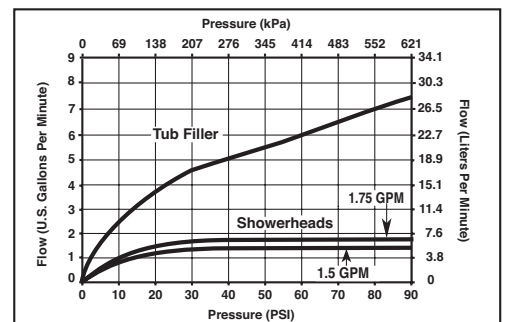

COMPLIES WITH:

- ASME A112.18.1 / CSA B125.1
- ASSE 1016
- EPA WaterSense®