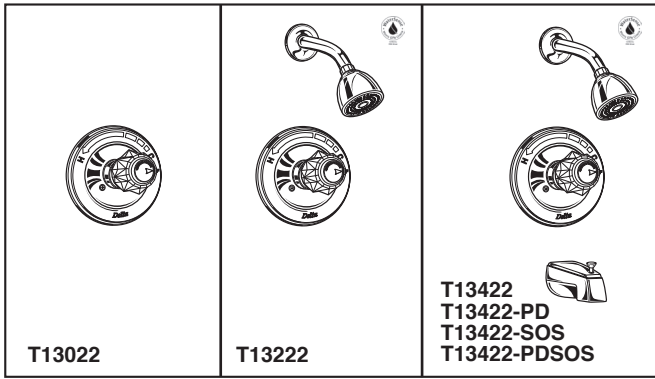

see what Delta can do™

TUB AND SHOWER FAUCET TRIM

- Classic Bath Collection
- Valve Only (T13022 Series)
- Shower Only (T13222 Series)
- Tub/Shower (T13422 Series)

Submitted Model No.: _____

Specific Features: _____

<p>RP5836 (Non-Metal Slip-On) RP17453▲ (Non-Metal) RP17454▲ (Metallic)</p>  <p>2 1/2" (64 mm) 5 1/4" (133 mm)</p>
<p>RP5834 RP19820▲ (Slip-On)</p>  <p>2 1/2" (64 mm) 5" (127 mm)</p>
<p>RP5833</p>  <p>2 1/2" (64 mm) 4 3/4" (121 mm)</p>
<p>RP36498▲ (Slip-On Metallic)</p>  <p>2 1/2" (64 mm) 7" (177.8 mm)</p>
<p>RP19895</p>  <p>2 1/2" (64 mm) 5" (127 mm)</p>

FEATURES:

- Monitor® 13 Series pressure balanced bath mixing valve

STANDARD SPECIFICATIONS:

- Maintains a balanced pressure of hot and cold water even when a valve is turned on or off elsewhere in the system
- For use with MultiChoice® Universal rough valve body. (R10000 Series)
- Back-to-back installation capability
- Solid brass fabricated body
- Temperature only controlled with handle. Clear knob handle with red/blue indicators
- Field adjustable to limit handle rotation into hot water zone
- 120° maximum handle rotation
- All parts replaceable from the front of the valve
- Models with "SOS" suffix supplied with slip-on spout for 1/2" C.W.T.
- Models with "PD" suffix supplied with 6" long pull-down diverter spout (RP17453)
- **Note:** Product will be marked with flow rate of specific showerhead