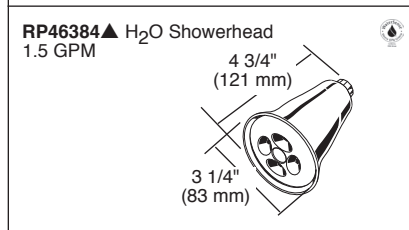

see what Delta can do™

TUB AND SHOWER FAUCET TRIM

- Classic Bath Collection
- Valve Only (T13022 Series)
- Shower Only (T13222 Series)
- Tub/Shower (T13422 Series)

Submitted Model No.: _____

Specific Features: _____

<p>RP5836 (Non-Metal Slip-On) RP17453▲ (Non-Metal) RP17454▲ (Metallic)</p>  <p>2 1/2" (64 mm) 5 1/4" (133 mm)</p>
<p>RP5834 RP19820▲ (Slip-On)</p>  <p>2 1/2" (64 mm) 5" (127 mm)</p>
<p>RP5833</p>  <p>2 1/2" (64 mm) 4 3/4" (121 mm)</p>
<p>RP36498▲ (Slip-On Metallic)</p>  <p>2 1/2" (64 mm) 7" (177.8 mm)</p>
<p>RP19895</p>  <p>2 1/2" (64 mm) 5" (127 mm)</p>

FEATURES:

- Monitor® 13 Series pressure balanced bath mixing valve

STANDARD SPECIFICATIONS:

- Maintains a balanced pressure of hot and cold water even when a valve is turned on or off elsewhere in the system
- For use with MultiChoice® Universal rough valve body. (R10000 Series)
- Back-to-back installation capability
- Solid brass fabricated body
- Temperature only controlled with handle. Clear knob handle with red/blue indicators
- Field adjustable to limit handle rotation into hot water zone
- 120° maximum handle rotation
- All parts replaceable from the front of the valve
- Models with "SOS" suffix supplied with slip-on spout for 1/2" C.W.T.
- Models with "PD" suffix supplied with 6" long pull-down diverter spout (RP17453)
- **Note:** Product will be marked with flow rate of specific showerhead