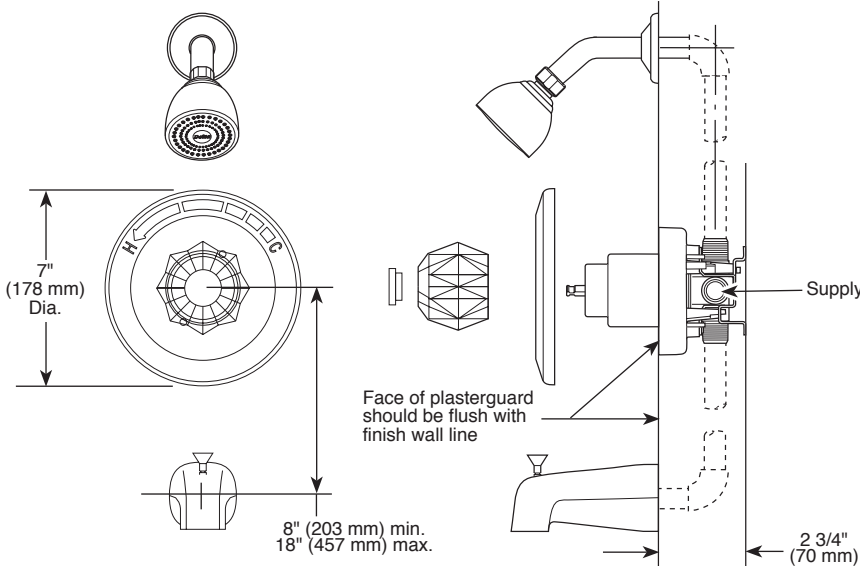

see what Delta can do™

TUB AND SHOWER FAUCET TRIM

- Classic Bath Collection
- Valve Only (T13022 Series)
- Shower Only (T13222 Series)
- Tub/Shower (T13422 Series)

Submitted Model No.: _____

Specific Features: _____

<p>RP5836 (Non-Metal Slip-On) RP17453▲ (Non-Metal) RP17454▲ (Metallic)</p>  <p>2 1/2" (64 mm) 5 1/4" (133 mm)</p>
<p>RP5834 RP19820▲ (Slip-On)</p>  <p>2 1/2" (64 mm) 5" (127 mm)</p>
<p>RP5833</p>  <p>2 1/2" (64 mm) 4 3/4" (121 mm)</p>
<p>RP36498▲ (Slip-On Metallic)</p>  <p>2 1/2" (64 mm) 7" (177.8 mm)</p>
<p>RP19895</p>  <p>2 1/2" (64 mm) 5" (127 mm)</p>

FEATURES:

- Monitor® 13 Series pressure balanced bath mixing valve

STANDARD SPECIFICATIONS:

- Maintains a balanced pressure of hot and cold water even when a valve is turned on or off elsewhere in the system
- For use with MultiChoice® Universal rough valve body. (R10000 Series)
- Back-to-back installation capability
- Solid brass fabricated body
- Temperature only controlled with handle. Clear knob handle with red/blue indicators
- Field adjustable to limit handle rotation into hot water zone
- 120° maximum handle rotation
- All parts replaceable from the front of the valve
- Models with "SOS" suffix supplied with slip-on spout for 1/2" C.W.T.
- Models with "PD" suffix supplied with 6" long pull-down diverter spout (RP17453)
- **Note:** Product will be marked with flow rate of specific showerhead