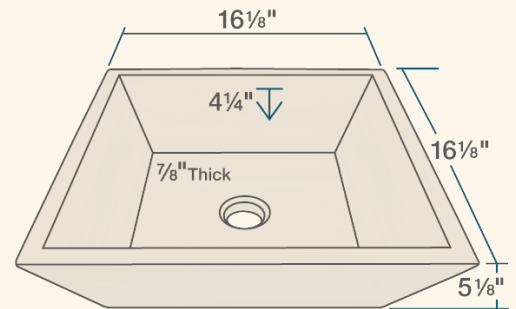

891 Vessel Bathroom Sink

Bamboo

Each of our Bamboo Vessel Sinks is created with simple lines and warm hues, providing a touch of modern charm to any bathroom. Bamboo is a renewable resource as it is a fast-growing and environmentally friendly product. Our bamboo sinks are made from the exterior of 100% bamboo stalks, joined together and laminated for a strong finish. Since bamboo is water resistant, care and maintenance is low and the beautiful luster of the sink will last for years.

16 1/8" x 16 1/8" x 5 1/8"
 Vessel Installation
 18" Minimum Cabinet Size
 7/8" Thick Bowl
 Made from Laminated Bamboo Stalks
 Limited Lifetime Warranty

Accessories

*Accessories not included

UPC: 819084010269

Features

Vessel Installation	18" Minimum Cabinet Size	7/8" Thick	Laminated Bamboo Stalks	Limited Lifetime Warranty	One Bowl