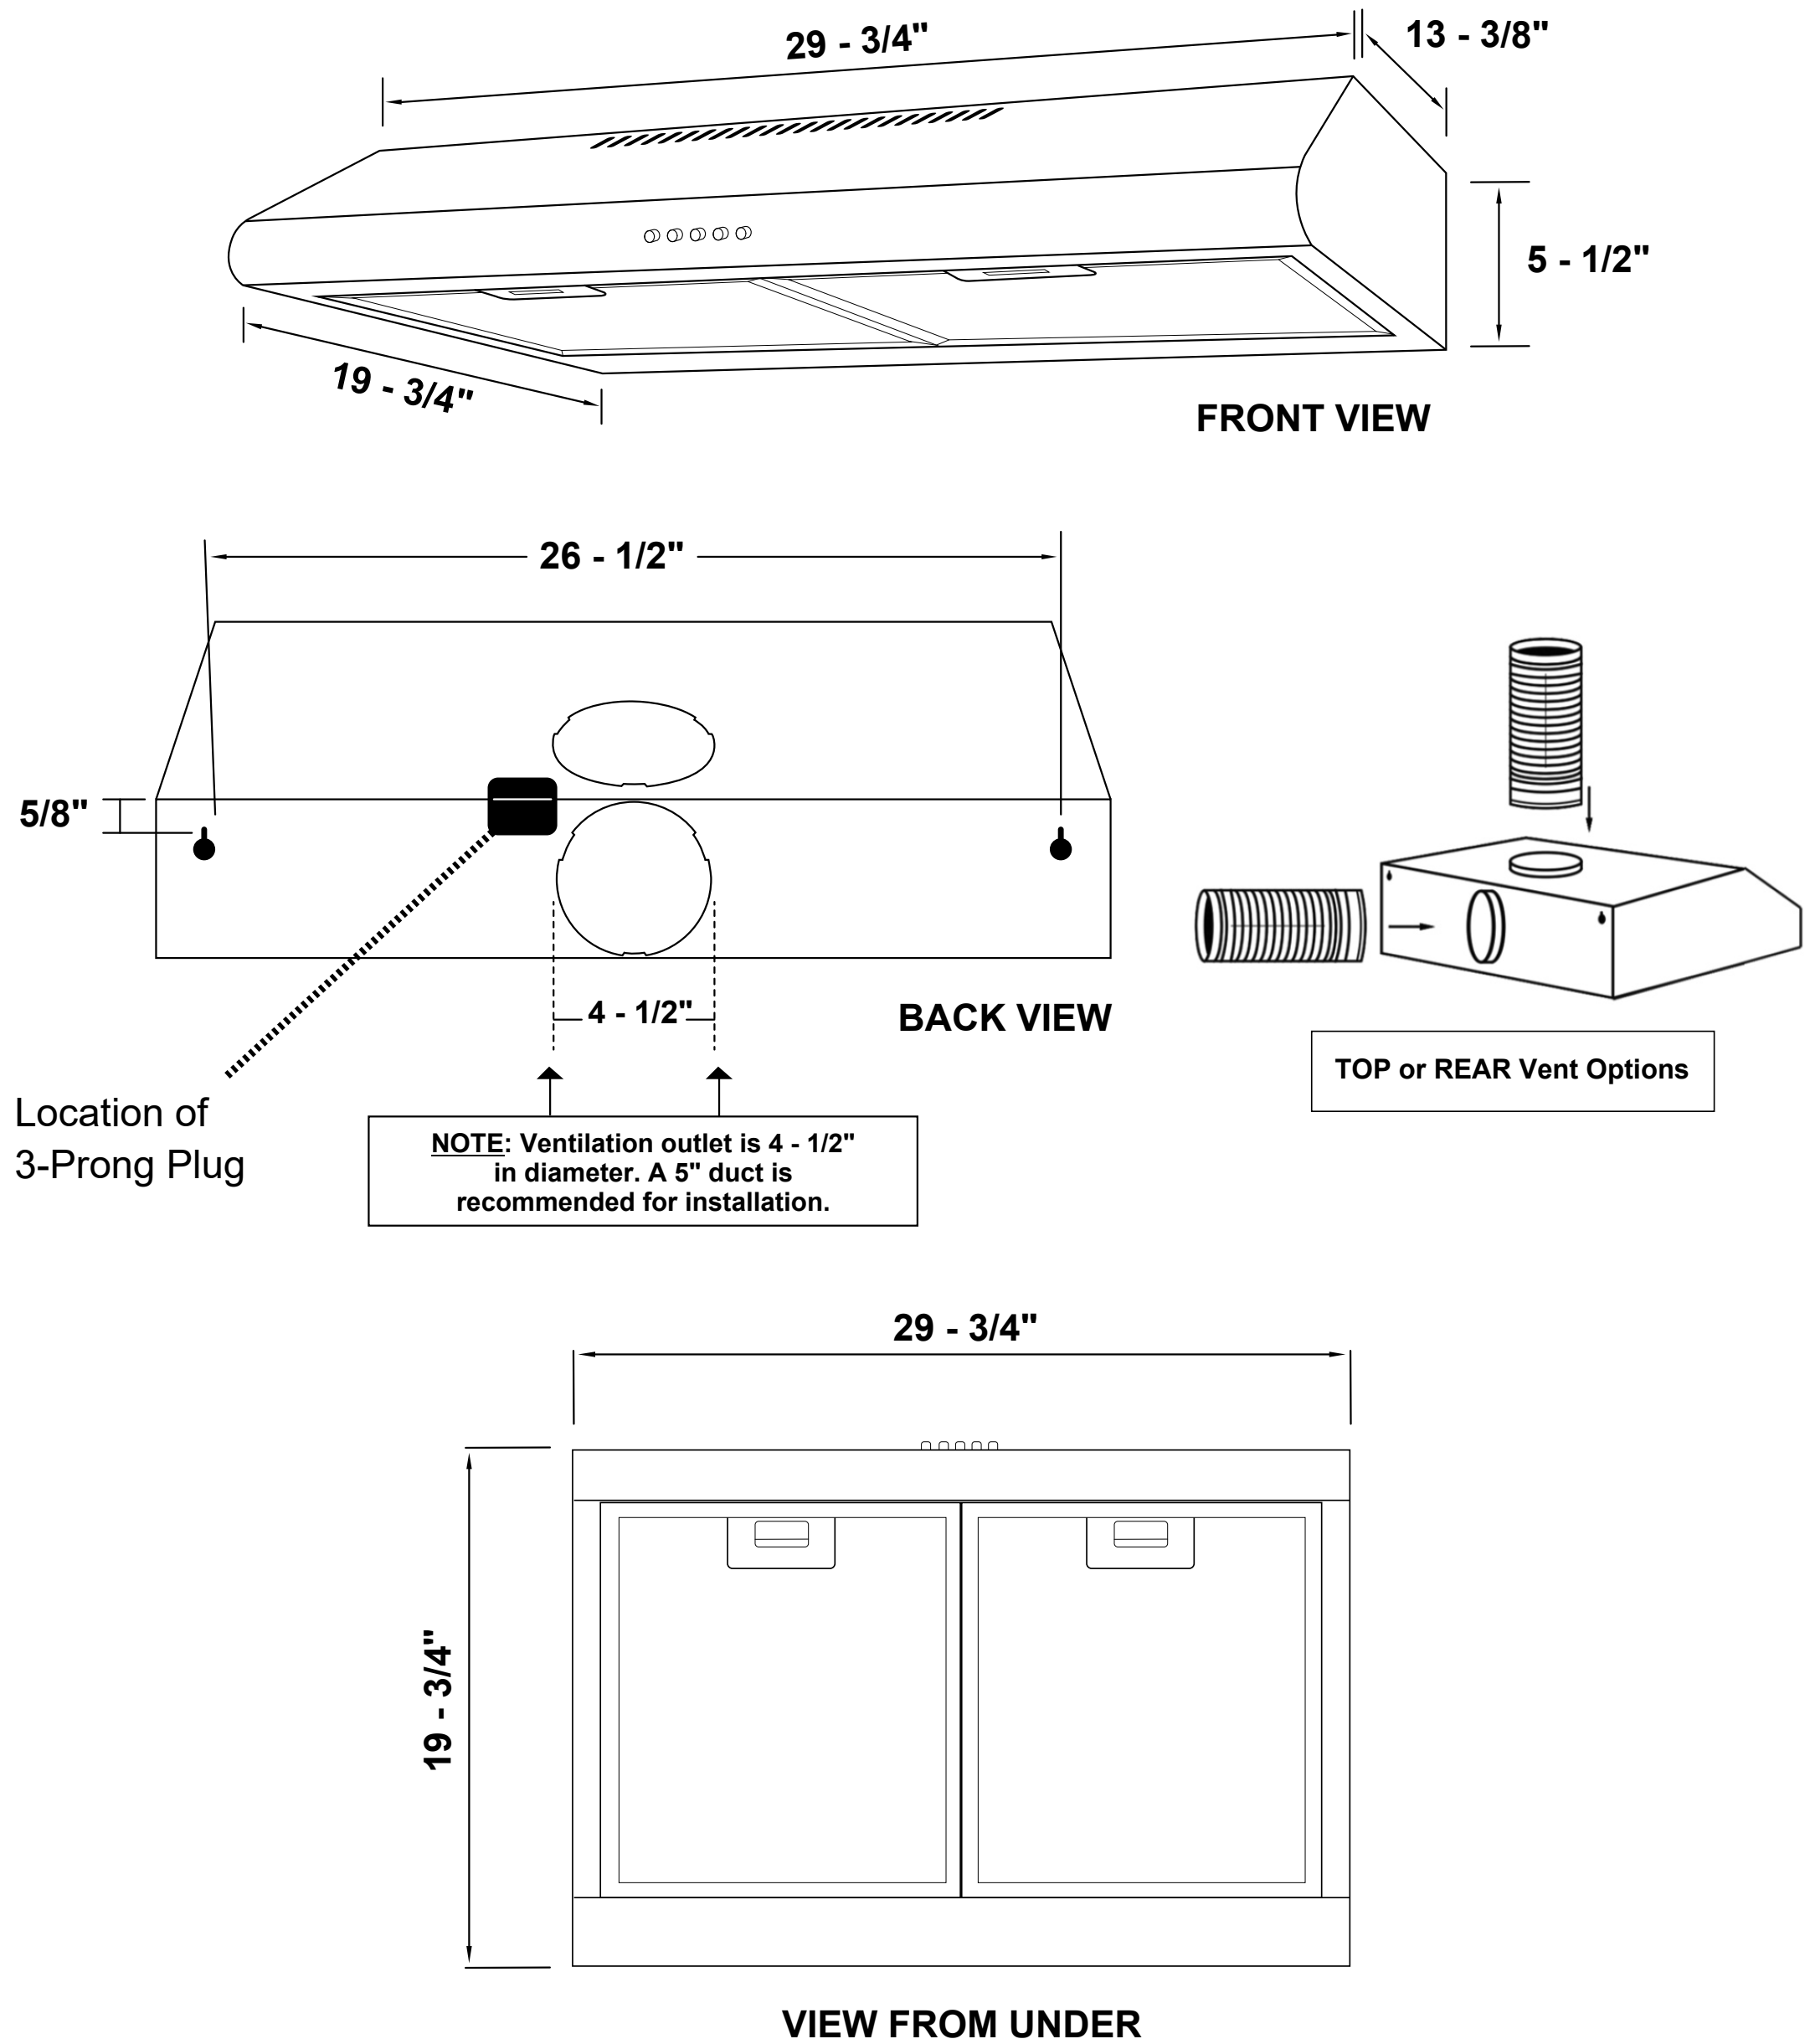

SPECIFICATIONS

COS-5MU30 Range Hood

Size	30 Inch
Mounting Type	Under Cabinet
Controls	Push Button
Filters	2 x Aluminum Mesh Filters
Material	430 Grade Stainless Steel
Air Flow	Efficient
Noise Level	50 dB*
Vent Style	External
Lighting	Back 3W LED
Voltage	120V / 60Hz
Wattage	141.5W
Included Components	Bulb(s), Damper, Exhaust Vent, Fan Hardware, Installation Kit, Power Cord

Features

- Designed for under cabinet mounting
- 3 fan speeds
- Efficient airflow capacity
- Push button controls
- 2 Clear-Flow® mesh filters
- Back LED lights
- Noise level as low as 50 dB*
- Top or back vented

COS-5MU30 Range Hood

Dimensions (WxDxH): 29.75" x 19.75" x 5.5"