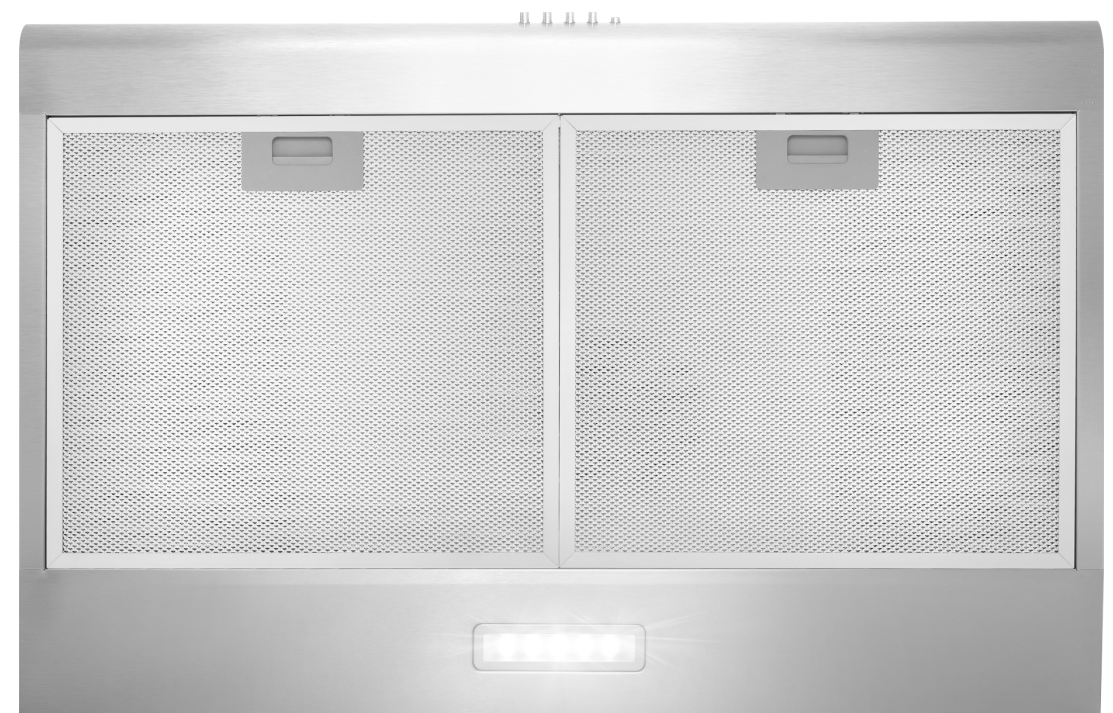

SPECIFICATIONS

COS-5MU30 Range Hood

Size	30 Inch
Mounting Type	Under Cabinet
Controls	Push Button
Filters	2 x Aluminum Mesh Filters
Material	430 Grade Stainless Steel
Air Flow	Efficient
Noise Level	50 dB*
Vent Style	External
Lighting	Back 3W LED
Voltage	120V / 60Hz
Wattage	141.5W
Included Components	Bulb(s), Damper, Exhaust Vent, Fan Hardware, Installation Kit, Power Cord

COS-5MU30

The perfect piece for any contemporary kitchen, Cosmo's COS-5MU30 is powered by efficient airflow suction, LED lighting and CLEAR-FLOW® Mesh Filters.

3 Fan Speeds

Push Button Controls

LED Lighting

Features

- Designed for under cabinet mounting
- 3 fan speeds
- Efficient airflow capacity
- Push button controls
- 2 Clear-Flow® mesh filters
- Back LED lights
- Noise level as low as 50 dB*
- Top or back vented

COS-5MU30 Range Hood

Dimensions (WxDxH): 29.75" x 19.75" x 5.5"