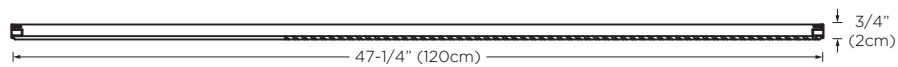

Model : E025121

Designed By: DANELONMERONI | UK

Features : Metal Polished Nickel (PN) frame
Rectangular shape
Mounts vertically or horizontally
Surface mount installation

Available Finish : Polished Nickel (PN)

Top