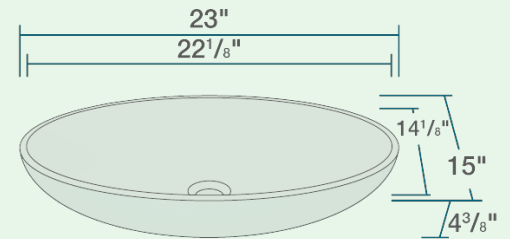

# AB120 Oval Vessel Sink

- 23" x 15" x 4 3/8"
- Vessel Installation
- 24" Minimum Cabinet Size
- Stain Resistant
- Scratch Resistant
- Multiple Colors Available
- No Hardware Needed
- Limited Lifetime Warranty