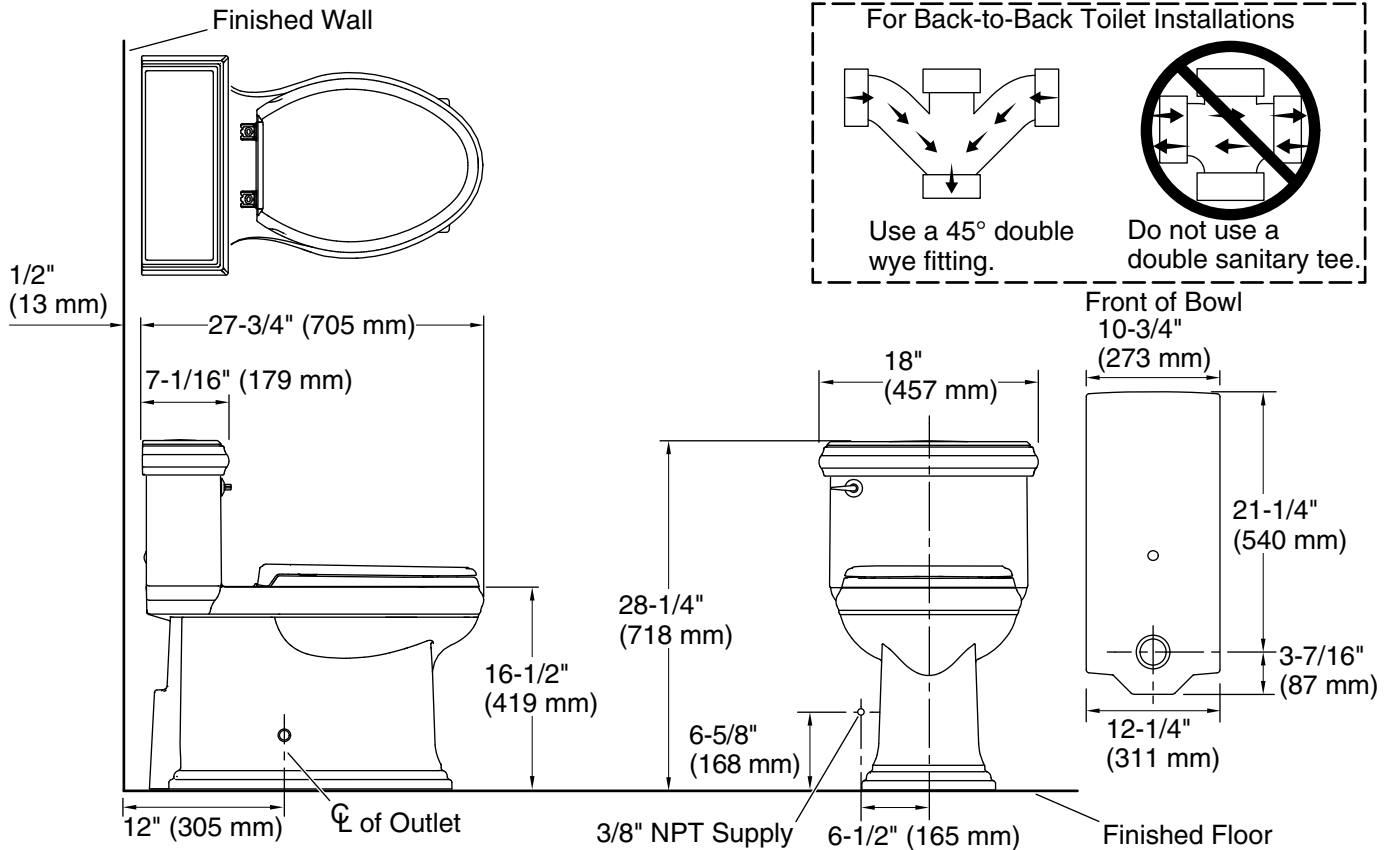

Installation

- Patented ReadyLock™ installation system is a simple solution for skirted toilets that saves time, hassle and eliminates the need to drill into the floor for a standard 12" (305 mm) rough-in.
- Supply line sold separately.
- Standard 12" (305 mm) rough-in.
- 10" and 14" (254 mm and 356 mm) rough-in kits available.

THE BOLD LOOK
OF **KOHLER**®

Memoirs® Classic Comfort Height®

One-piece compact elongated chair height toilet

K-6424

Technical Information

All product dimensions are nominal.

Toilet type:	One-piece, Floor-mount
Waste Outlet:	Floor
Bowl shape:	Compact elongated
Flush type:	AquaPiston®
Trap passageway:	2-1/8" (54 mm)
Water Consumption	
Full:	1.28 gpf (4.8 lpf)
Water surface size:	9-5/8" x 7-3/8" (244 mm x 187 mm)
Rim to water surface:	5-3/8" (137 mm)
Rough-in:	12" (305 mm)
Seat-mounting holes:	5-1/2" (140 mm)

Notes

Install this product according to the installation instructions.

For back-to-back toilet installations: Use only a 45° double wye fitting.

ADA, OBC, CSA B651 compliant when installed to the specific requirements of these regulations.