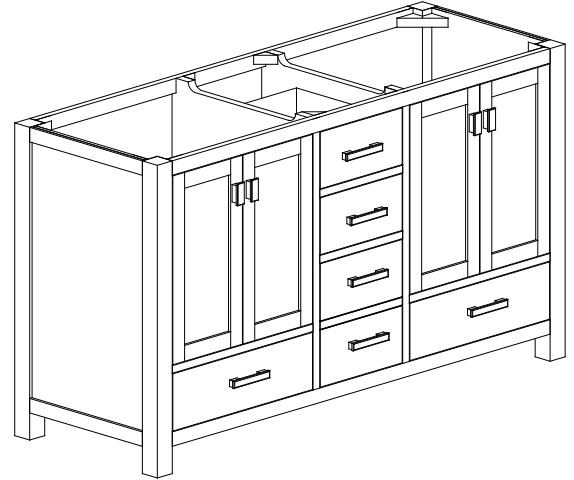

## Features

- Solid poplar wood frame , Birch veneer Plywood
- 4 soft-close doors
- 5 soft-close drawers
- Brushed nickel finished hardware
- Vanity accomodates dual undermount sinks
- Adjustable height levelers

## Nominal Dimension

- 60W x 21D x 34H inches