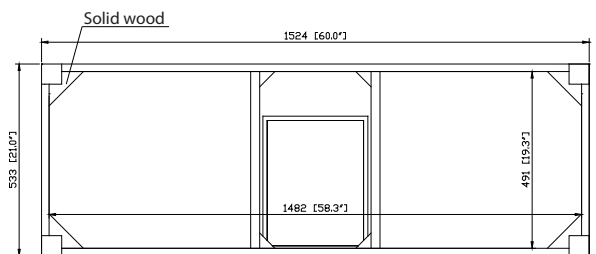

## Nominal Dimension

- 60W x 21D x 34H inches

## Product Diagrams

Front

Back

Side

Top