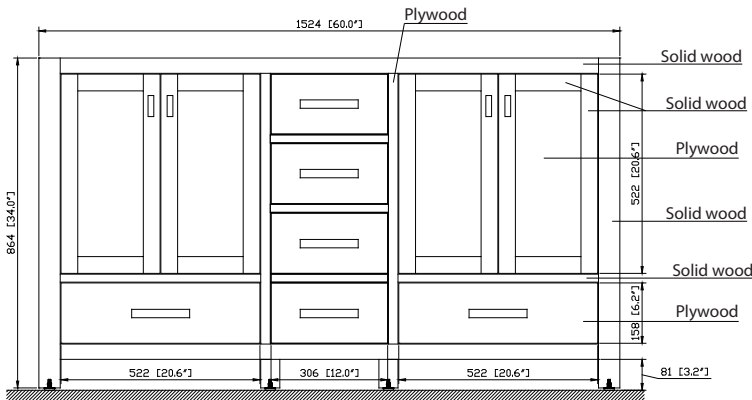

Product Diagrams

Front