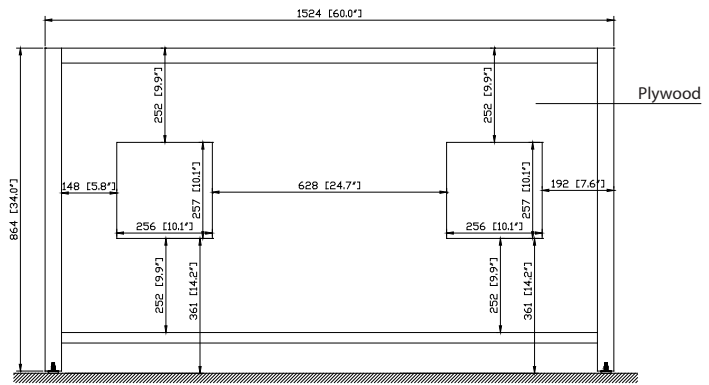

## Nominal Dimension

- 60W x 21D x 34H inches

## Product Diagrams

Front

Back

Side

Top