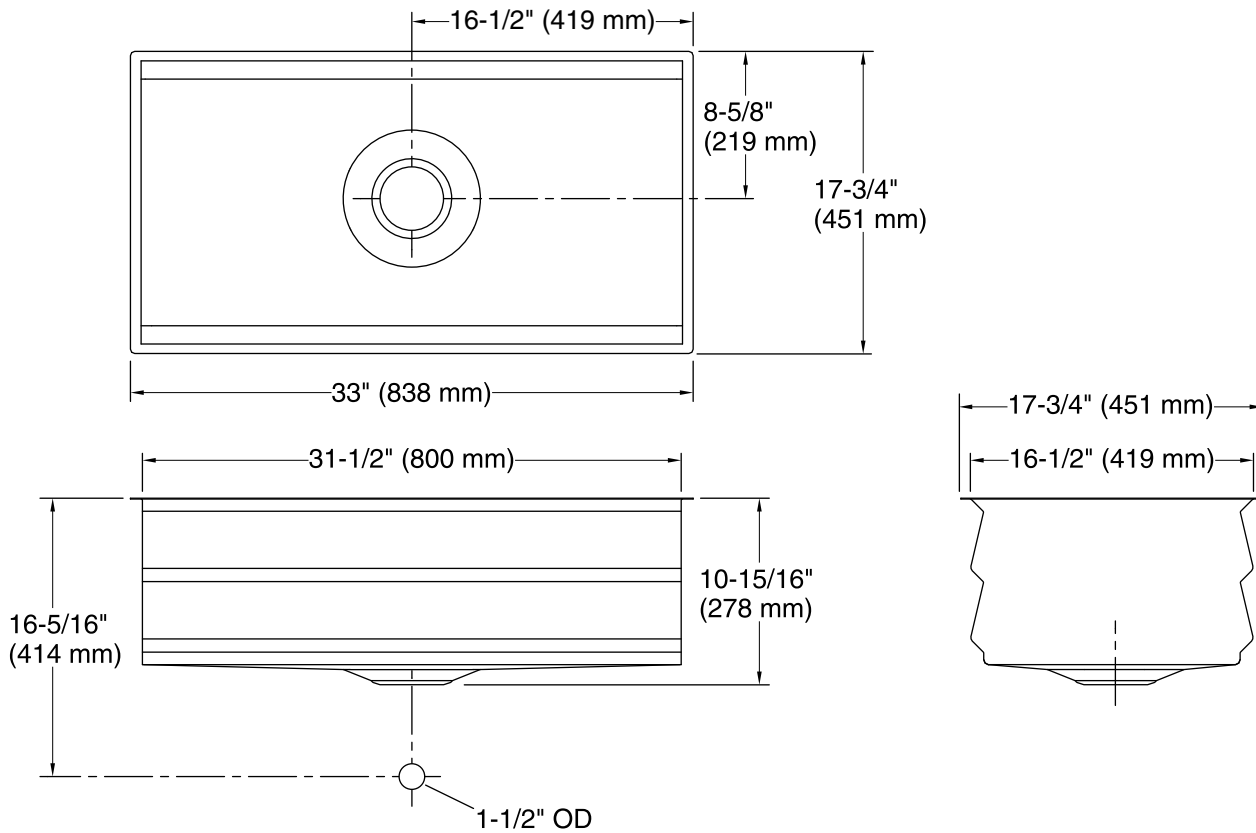

Features

- Large single bowl.
- 11-inch depth provides generous workspace.
- No faucet holes.
- Includes bamboo cutting board, two multipurpose grated racks, colander, and washbin.
- Three graduated ledges in basin allow you to place accessories at your preferred height.
- Accessories stack and slide on ledges for a custom arrangement.
- Beveled cone-shape basin slopes into drain, easily disposing debris.
- Medium size cutting board (10"x16") included with sink - covers 1/3 of sink.
- Also available: Large size cutting board 21"x16" - covers 2/3 of sink. (Sold separately # K-23680-NA)
- SilentShield sound-absorption technology offers quieter performance.
- Includes installation hardware.

Material

- 18-gauge stainless steel.

Installation

- Under-mount
- Minimum base cabinet width: 33"-36" (33" may require cabinet modifications).

Recommended Products/Accessories

K-6383 Soap Dispenser
K-8619 Flexible Kitchen Mat
K-8801 Sink Strainer
K-8799 Sink Strainer
K-8624 Dish Scraper

See website for detailed warranty information.

Technical Information

All product dimensions are nominal.

Bowl configuration:	Single
Installation:	Under-mount
Min. base cabinet width:	36" (914 mm)
Bowl area (Only):	Length: 31-1/2" (800 mm) Width: 16-1/2" (419 mm) Bowl depth: 10" (254 mm) Water depth: 10" (254 mm)
Drain hole:	3-3/4" (94 mm)
Template:	1093327-7, required, included