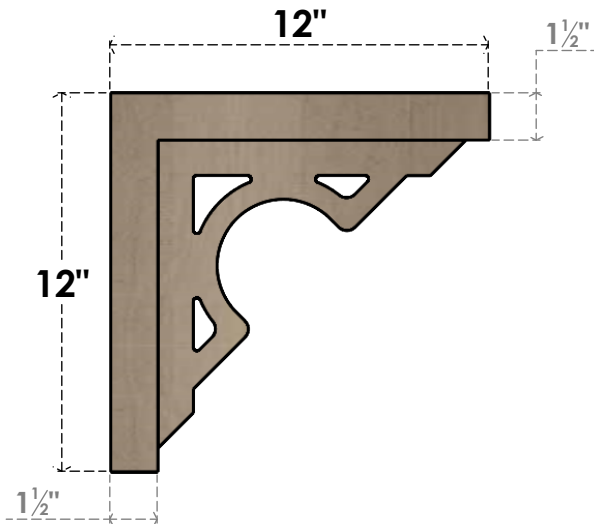

## ITEM NUMBER: CORU06X12X12SHERCPR

6"W X 12"D X 12"H SERIES 1 CLASSIC SHERIDAN ROUGH CEDAR  
TIMBERTHANE FAUX WOOD CORBEL, PRIMED

**SIDE PROFILE**

**FRONT PROFILE**

**ISOMETRIC**

EKENA MILLWORK  
2300 WEST MAIN ST.  
CLARKSVILLE, TX 75426  
TOLL FREE: 866-607-0453  
WWW.EKENAMILLWORK.COM

### NOTES

1. INSTALLATION TO BE COMPLETED IN ACCORDANCE WITH MANUFACTURER'S SPECIFICATIONS.
2. DRAWING MAY NOT BE TO SCALE
3. THIS DRAWING IS INTENDED FOR DESIGN AND PLANNING PURPOSES ONLY.
4. ALL INFORMATION CONTAINED HEREIN WAS CURRENT AT THE TIME OF DEVELOPMENT BUT MUST BE REVIEWED AND APPROVED BY THE PRODUCT MANUFACTURER TO BE CONSIDERED ACCURATE.
5. TIMBERTHANE ARCHITECTURAL PRODUCTS ARE MADE FROM HIGH DENSITY URETHANE AND COME FACTORY PRIMED