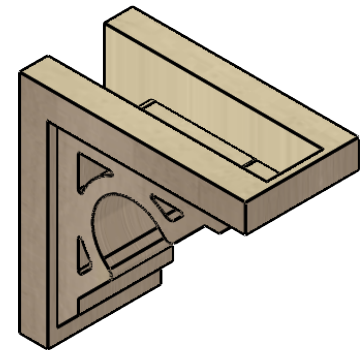

## ITEM NUMBER: CORU06X12X12SHERCPR

6"W X 12"D X 12"H SERIES 1 CLASSIC SHERIDAN ROUGH CEDAR  
TIMBERTHANE FAUX WOOD CORBEL, PRIMED

**SIDE PROFILE**

**FRONT PROFILE**

**ISOMETRIC**

EKENA MILLWORK  
2300 WEST MAIN ST.  
CLARKSVILLE, TX 75426  
TOLL FREE: 866-607-0453  
WWW.EKENAMILLWORK.COM

### NOTES

1. INSTALLATION TO BE COMPLETED IN ACCORDANCE WITH MANUFACTURER'S SPECIFICATIONS.
2. DRAWING MAY NOT BE TO SCALE
3. THIS DRAWING IS INTENDED FOR DESIGN AND PLANNING PURPOSES ONLY.
4. ALL INFORMATION CONTAINED HEREIN WAS CURRENT AT THE TIME OF DEVELOPMENT BUT MUST BE REVIEWED AND APPROVED BY THE PRODUCT MANUFACTURER TO BE CONSIDERED ACCURATE.
5. TIMBERTHANE ARCHITECTURAL PRODUCTS ARE MADE FROM HIGH DENSITY URETHANE AND COME FACTORY PRIMED