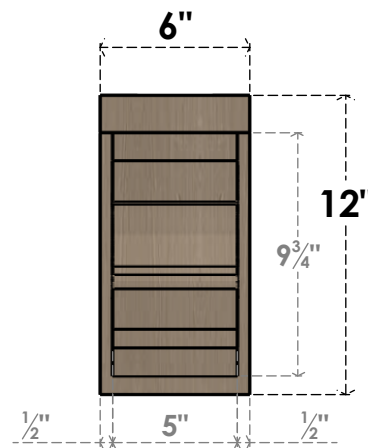

## ITEM NUMBER: CORU06X12X12SHERCPR

6"W X 12"D X 12"H SERIES 1 CLASSIC SHERIDAN ROUGH CEDAR  
TIMBERTHANE FAUX WOOD CORBEL, PRIMED

**SIDE PROFILE**

**FRONT PROFILE**

**ISOMETRIC**

EKENA MILLWORK  
2300 WEST MAIN ST.  
CLARKSVILLE, TX 75426  
TOLL FREE: 866-607-0453  
WWW.EKENAMILLWORK.COM

### NOTES

1. INSTALLATION TO BE COMPLETED IN ACCORDANCE WITH MANUFACTURER'S SPECIFICATIONS.
2. DRAWING MAY NOT BE TO SCALE
3. THIS DRAWING IS INTENDED FOR DESIGN AND PLANNING PURPOSES ONLY.
4. ALL INFORMATION CONTAINED HEREIN WAS CURRENT AT THE TIME OF DEVELOPMENT BUT MUST BE REVIEWED AND APPROVED BY THE PRODUCT MANUFACTURER TO BE CONSIDERED ACCURATE.
5. TIMBERTHANE ARCHITECTURAL PRODUCTS ARE MADE FROM HIGH DENSITY URETHANE AND COME FACTORY PRIMED