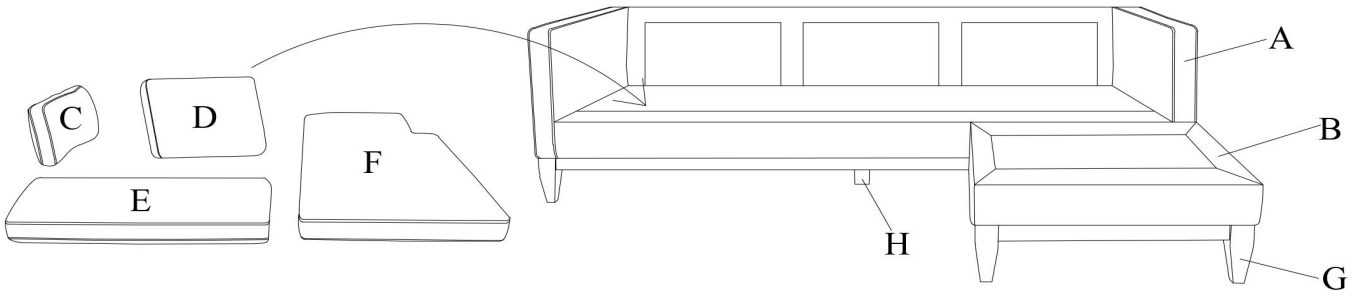

6

Thank you for your purchase.