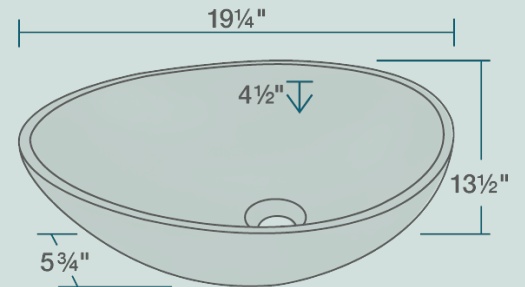

956 Vessel Sink

Bronze

Our uniquely designed bronze sinks will add an element of art to any décor. Each bronze sink comes with a beautifully aged patina that will make your sink easy to care for. Our sinks are solid all the way through, giving you a strong product that will last a lifetime. Each sink is covered by a limited lifetime warranty. All undermount sinks come with a cardboard cutout template and mounting hardware.

19 1/4" x 13 1/2" x 5 3/4"
 Vessel Installation
 Antique Patina Finish
 Center Drain
 One-Piece Construction
 Limited Lifetime Warranty

Accessories

*Accessories not included

UPC: 817299012757

Features

Vessel Installation	21" Minimum Cabinet Size	Antique Finish	One-Piece Construction	Limited Lifetime Warranty	One Bowl