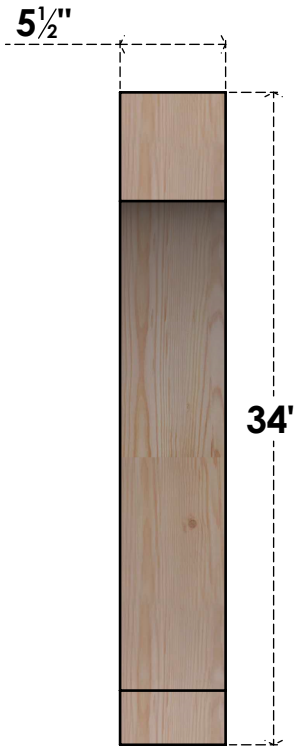

# BRC06X26X34IMP00SDF

5 1/2"W X 26"D X 34"H IMPERIAL SMOOTH BRACE, DOUGLAS FIR

**SIDE**

**FRONT**

EKENA MILLWORK  
 2300 WEST MAIN ST.  
 CLARKSVILLE, TX 75426  
 TOLL FREE: 866-607-0453  
 WWW.EKENAMILLWORK.COM

**NOTES**

1. INSTALLATION TO BE COMPLETED IN ACCORDANCE WITH MANUFACTURER'S SPECIFICATIONS.
2. DRAWING MAY NOT BE TO SCALE
3. THIS DRAWING IS INTENDED FOR DESIGN AND PLANNING PURPOSES ONLY.
4. ALL INFORMATION CONTAINED HEREIN WAS CURRENT AT THE TIME OF DEVELOPMENT BUT MUST BE REVIEWED AND APPROVED BY THE PRODUCT MANUFACTURER TO BE CONSIDERED ACCURATE.
5. PRODUCTS ARE NOT KILN DRIED. THIS ITEM IS UNIQUE AND WILL CONTAIN THE NATURAL VARIATIONS THAT THE WOOD SPECIES OFFERS. THIS MAY RESULT IN VARIATIONS UP TO 1/4"