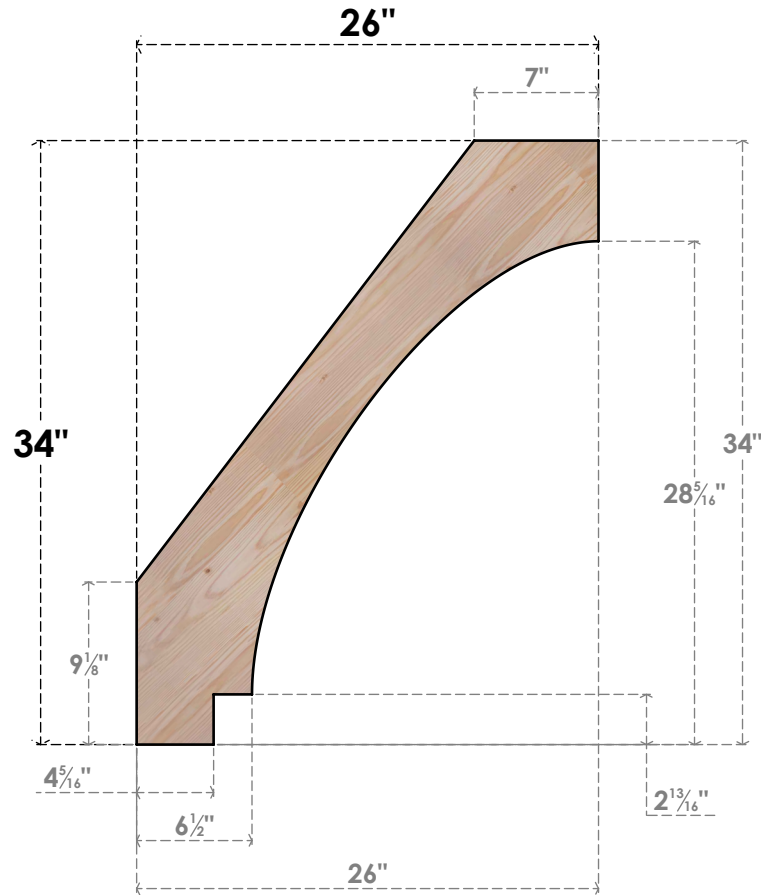

# BRC06X26X34IMP00SDF

5 1/2"W X 26"D X 34"H IMPERIAL SMOOTH BRACE, DOUGLAS FIR

**SIDE**

**FRONT**

EKENA MILLWORK  
 2300 WEST MAIN ST.  
 CLARKSVILLE, TX 75426  
 TOLL FREE: 866-607-0453  
 WWW.EKENAMILLWORK.COM

**NOTES**

1. INSTALLATION TO BE COMPLETED IN ACCORDANCE WITH MANUFACTURER'S SPECIFICATIONS.
2. DRAWING MAY NOT BE TO SCALE
3. THIS DRAWING IS INTENDED FOR DESIGN AND PLANNING PURPOSES ONLY.
4. ALL INFORMATION CONTAINED HEREIN WAS CURRENT AT THE TIME OF DEVELOPMENT BUT MUST BE REVIEWED AND APPROVED BY THE PRODUCT MANUFACTURER TO BE CONSIDERED ACCURATE.
5. PRODUCTS ARE NOT KILN DRIED. THIS ITEM IS UNIQUE AND WILL CONTAIN THE NATURAL VARIATIONS THAT THE WOOD SPECIES OFFERS. THIS MAY RESULT IN VARIATIONS UP TO 1/4"