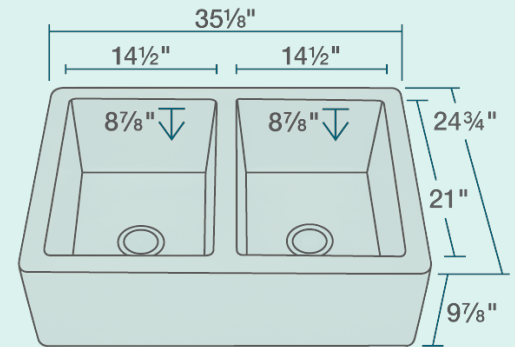

# 912 Equal Double Bowl Apron Sink

- 35 1/8" x 24 3/4" x 9 7/8"
- Farmhouse-Style/Apron Sink Installation
- Hammered Finish
- Center Drain
- One-Piece Construction
- Naturally Antibacterial
- Cardboard Cutout Template Included
- Limited Lifetime Warranty

\*Due to the handmade nature of this sink, dimensions may vary up to ~1/4"