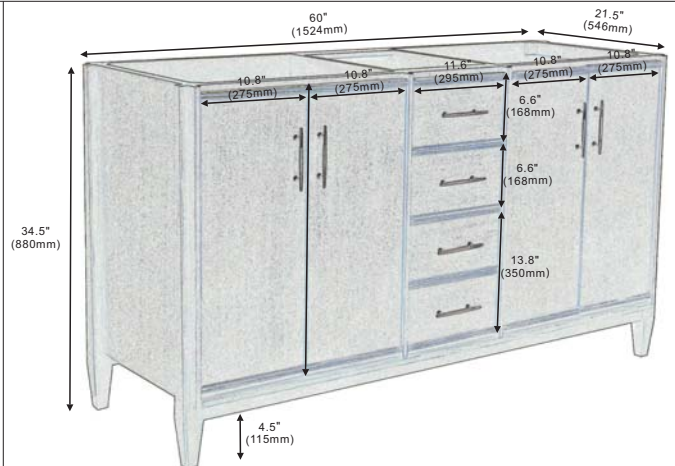

BELLATERRA HOME

Model: 400901-60D (Counter top sold separately)

Features

1. Solid wood and Veneered plywood;
2. Four soft closing doors;
3. Three full extension soft closing drawers;
4. Dovetail construction drawers;
5. Brush nickel hardware;

Colors / Finishes
Brown Tetrameles

Top view

Front view

Back view

Side view

NOTE: SINK STYLE, SHAPE, FAUCET HOLES, CUTOUT ON TOP, VANITY MAY VARY FROM THE PICTURE ABOVE. INSTRUCTIONAL PURPOSE ONLY.

Professional installation is recommended.
www.bellaterra-home.com