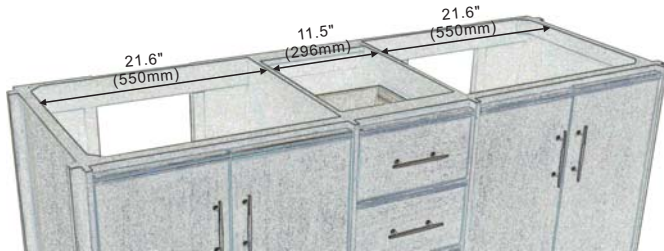

BELLATERRA HOME

Model: 400901-60D (Counter top sold separately)

Features

1. Solid wood and Veneered plywood;
2. Four soft closing doors;
3. Three full extension soft closing drawers;
4. Dovetail construction drawers;
5. Brush nickel hardware;

Colors / Finishes
Brown Tetrameles

Top view

Front view

Back view

Side view

NOTE: SINK STYLE, SHAPE, FAUCET HOLES, CUTOUT ON TOP, VANITY MAY VARY FROM THE PICTURE ABOVE. INSTRUCTIONAL PURPOSE ONLY.

Professional installation is recommended.
www.bellaterra-home.com