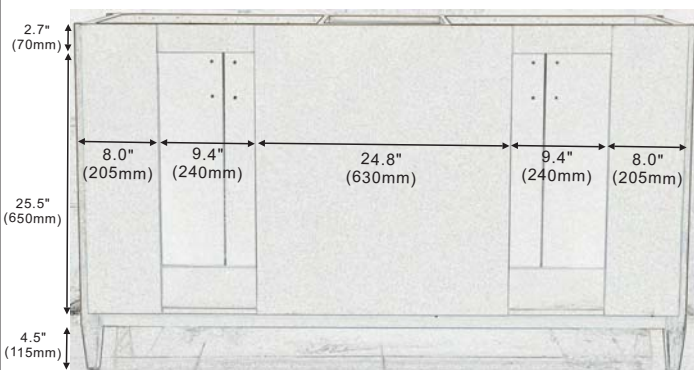

BELLATERRA HOME

Model: 400901-60D (Counter top sold separately)

Features

1. Solid wood and Veneered plywood;
2. Four soft closing doors;
3. Three full extension soft closing drawers;
4. Dovetail construction drawers;
5. Brush nickel hardware;

Colors / Finishes
Brown Tetrameles

Top view

Front view

Back view

Side view

NOTE: SINK STYLE, SHAPE, FAUCET HOLES, CUTOUT ON TOP, VANITY MAY VARY FROM THE PICTURE ABOVE. INSTRUCTIONAL PURPOSE ONLY.

Professional installation is recommended.
www.bellaterra-home.com