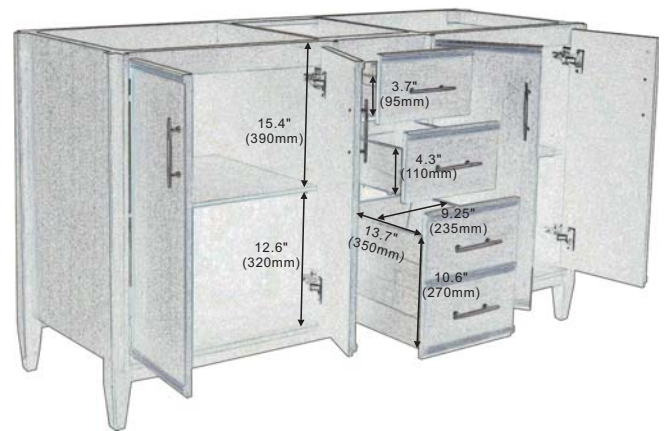

BELLATERRA HOME

Model: 400901-60D (Counter top sold separately)

Features

1. Solid wood and Veneered plywood;
2. Four soft closing doors;
3. Three full extension soft closing drawers;
4. Dovetail construction drawers;
5. Brush nickel hardware;

Colors / Finishes
Brown Tetrameles

Top view

Front view

Back view

Side view

NOTE: SINK STYLE, SHAPE, FAUCET HOLES, CUTOUT ON TOP, VANITY MAY VARY FROM THE PICTURE ABOVE. INSTRUCTIONAL PURPOSE ONLY.

Professional installation is recommended.
www.bellaterra-home.com