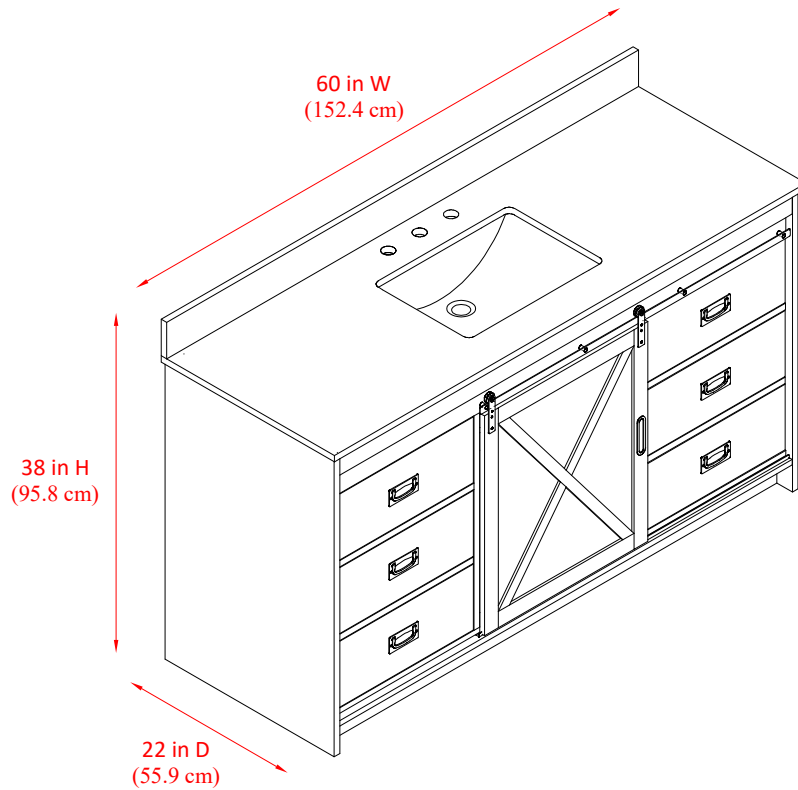

60" Bathroom vanity

60 in.W x 22 in.D x 38 in.H
(152.4 cm x 55.9 cm x 95.8 cm)

Top View

Back View