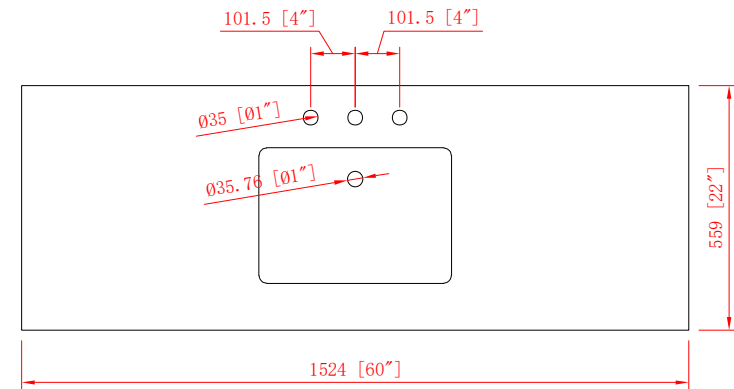

60" Bathroom vanity

60 in.W x 22 in.D x 38 in.H
(152.4 cm x 55.9 cm x 95.8 cm)

Top View

Back View