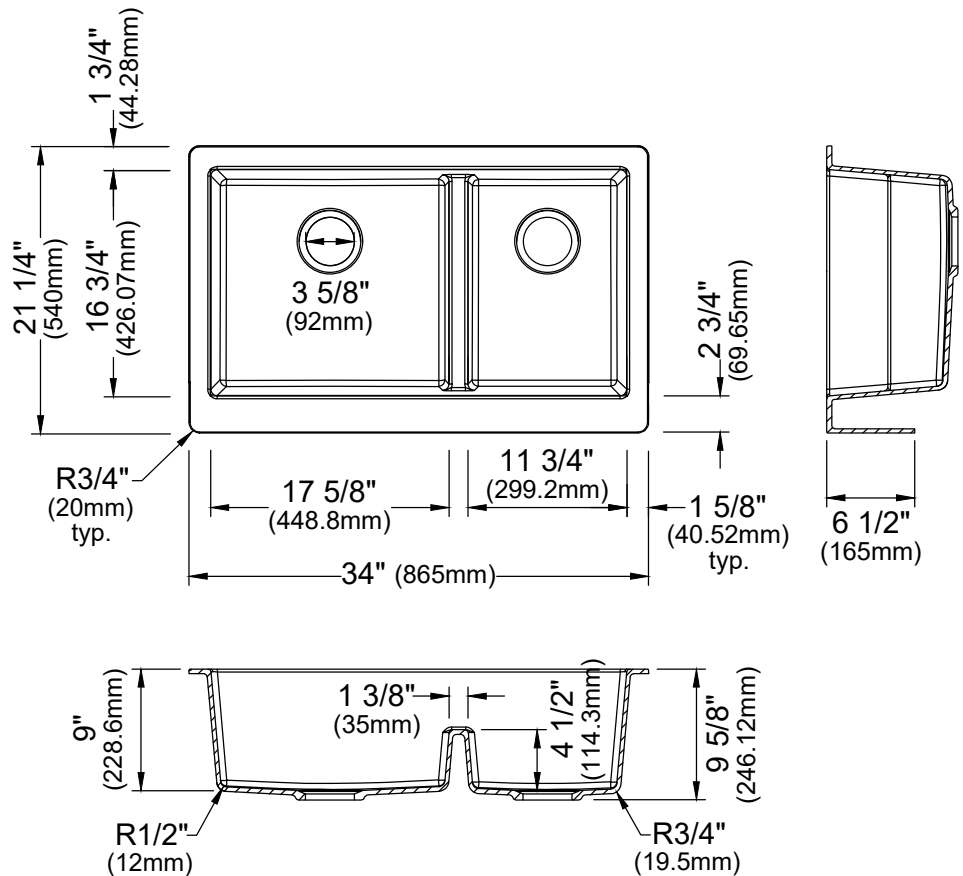

Stocked Color Options

Listing and certifications:
cUPC

Limited lifetime warranty