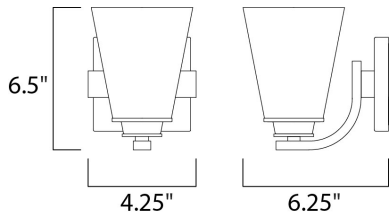

MEASUREMENTS

DIMENSION : 4.25" W x 6.5" H x 6.25" Ext
 BACK PLATE : 4.75" W x 4.5" H x 3.5" HCO
 HANGING WEIGHT : 1.65 lb

LAMPING

INPUT VOLTAGE : 120V
 BULB : 1 x 60W Incandescent E26 Medium , 60W Total
 BULB INCLUDED : (Not Included)
 DIMMABLE : Yes