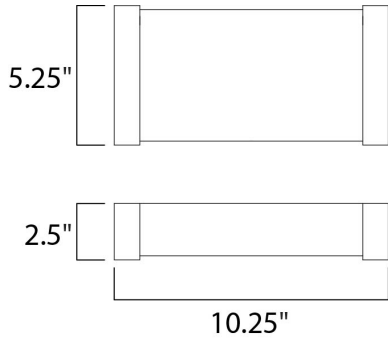

PRODUCT DESCRIPTION

A box of Clear glass surrounds an edge lit LED panel which is framed in Polished Chrome metal. The Clear glass is trimmed on both ends with heavy gauge metal caps. The edge lit panel provides even light distribution while maintaining a high lumen per watt ratio.

MEASUREMENTS

DIMENSION : 10.25" W x 5.25" H x 2.5" Ext
 BACK PLATE : 9.5" W x 4.5" H
 HANGING WEIGHT : 13.25 lb

LAMPING

INPUT VOLTAGE : 120V
 LUMENS : 660 Rated (386 Del.)
 BULB : 1 x 12W LED PCB Integrated , 12W Total
 BULB INCLUDED : (Integrated)
 DIMMABLE : Triac CL
 CRI : 90+ CRI
 COLOR_TEMP : 3000K