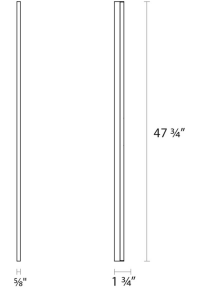

Project:

Stiletto Lungo LED Wall Bar Spec Sheet

SKU: 2330.03 Learn more at:
<https://sonnemanlight.com/stiletto-lungo-led-wall-bar>

Description: **Stiletto's ultra-sophisticated and extraordinarily precise solid acrylic is thrust through a minimally present aluminum channel, radiating perfectly even LED illumination from within.** Stiletto Lungo mounts flush to the wall without a canopy and can be installed in a vertical or a horizontal orientation. Also available as a [Dimmable LED Sconce/Bath Bar](#) and [Pendant](#).

Type #:

Dimensions

Height:	0.625"
Width:	47.75"
Extends:	1.75"
Minimum Extension:	1.75"
Maximum Extension:	1.75"
Size:	48"

Electrical Specs

Bulb(s) Included?:	Yes
Bulb 1 Type:	Integral LED
Input Voltage:	120VAC
Wattage:	16
Initial Lumens:	1450
Delivered Lumens:	1329
Color Temperature:	3000K
CRI:	90
Power Supply Type:	Driver
Power Supply Quantity:	1
Power Supply Location:	Remote
Dimming Type:	TRIAC/ELV
Bulb Max Wattage:	16

Installation

Installation:	Licensed electrician required
Installation Orientation:	Any Orientation

Shipping

Carton 1 L x W x H:	53" X 3" X 3"
Carton 1 Gross Weight:	4 LBS

Shade

Shade 1 Material:	Optical Acrylic
-------------------	-----------------