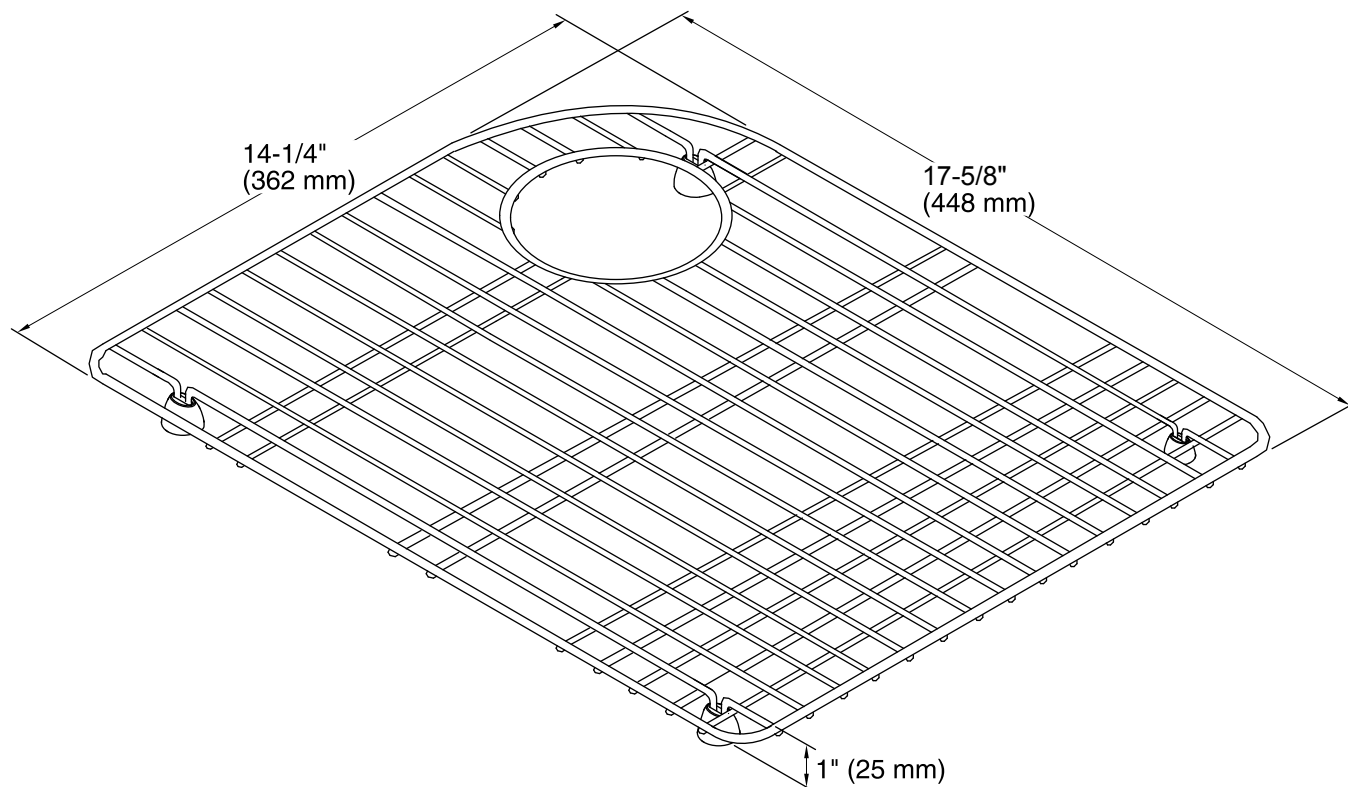

Features

- Fits in the left bowl of the K-5931 and K-5932 Executive Chef kitchen sinks.
- Durable stainless-steel construction.
- Helps protect sink surface from daily wear.
- Dishwasher safe.
- Rubber feet provide added protection.

KOHLER[®]

Executive Chef™

Left-Bowl Sink Rack

K-6001

Technical Information

All product dimensions are nominal.

1-800-4KOHLER (1-800-456-4537)

Kohler Co. reserves the right to make revisions without notice to product specifications.