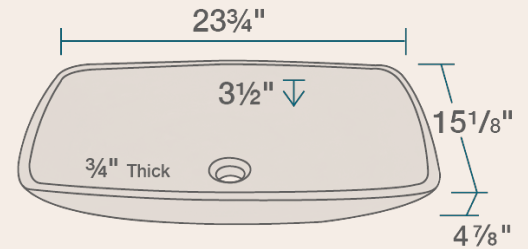

22 3/4" x 15" x 4 7/8"
 Vessel Installation
 24" Minimum Cabinet Size
 3/4" Thick Bowl
 Limited Lifetime Warranty

Accessories

*Accessories not included

UPC: 841412112673

Features

Vessel Installation	24" Minimum Cabinet Size	3/4" Thick	Limited Lifetime Warranty	One Bowl