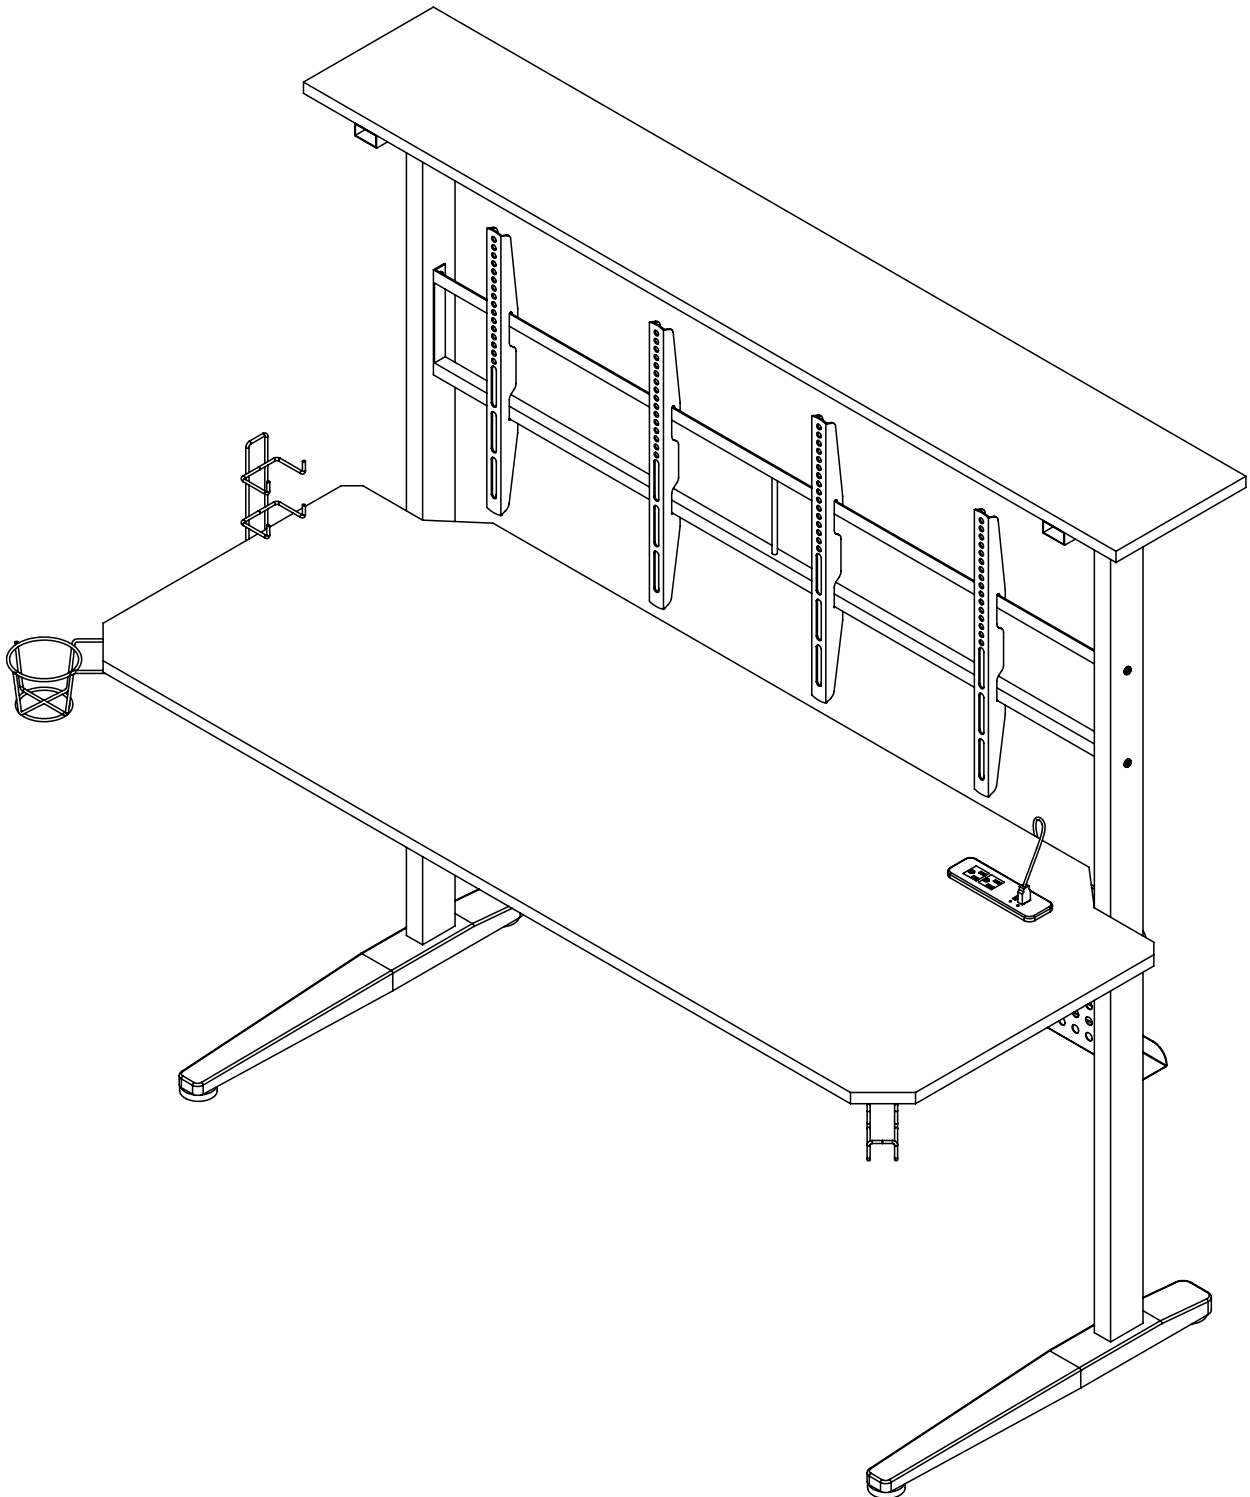

ASSEMBLY INSTRUCTION FOR ACME FURNITURE

MODEL#93130

Thank you for purchasing the quality product. Be sure to check all packing material carefully for small parts which may have come loose inside the carton during shipment. Separate, identify and count all parts and metal hardware. Compare with all parts list to be sure all parts are present. If any part(s) are missing or damaged, please contact your local furniture dealer. For efficient and speedy service, please indicate the model number and code letter of part(s) needed.

** Do not fully tighten screws until fully assembled ***

COMPONENT PARTS		
DESCRIPTION	PART NAME	QTY(PCS)
①	DESKTOP 	1
②	TOP SHELF 	1
③	SIDE FRAME 	2
④	BOTTOM SUPPORT BAR 	1
⑤	UPPER SUPPORT BAR 	1
⑥	REAR PANEL 	1
⑦	SCREEN HANGER 	1
⑧	SCREEN HOOK 	4
⑨	POWER CORD & USB SOCKET 	1
⑩	HEADSET HOLDER 	1
⑪	CUP HOLDER 	1
⑫	JOYSTICK HOLDER 	1
⑬	LED LIGHT 	1