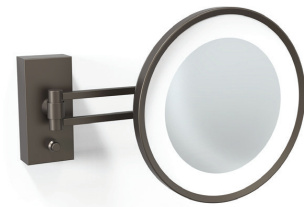

Features

- Magnifying makeup mirror
- With LED light
- Hard wired
- Magnification 5X
- Solid brass base
- Free of distortion

WS 36

SKU# | Option:

- WS 36 CR | Polished chrome
- WS 36 GS | Shiny gold
- WS 36 GM | Matte gold
- WS 36 NM | Matte nickel
- WS 36 WM | Matte white
- WS 36 BM | Matte black
- WS 36 BR | Dark bronze

Collection
Spiegel

Model |
WS 36

Dimensions Metric

1 inch = 2.54 cm

1 inch = 25.4 mm

WS®
BATH
COLLECTIONS

1051 Lea Drive - Collegeville, PA 19426
Tel. 215 513 9400 - Fax 610 831 0215

www.ws bathcollections.com - info@ws bathcollectins.com

Product Specs Sheets

Collection
WS

Model |
WS 38

Dimensions Metric
1 inch = 2.54 cm
1 inch = 25.4 mm

WS[®]
BATH
COLLECTIONS

1051 Lea Drive - Collegeville, PA 19426
Tel. 215 513 9400 - Fax 610 831 0215
www.ws bathcollections.com - info@ws bathcollections.com