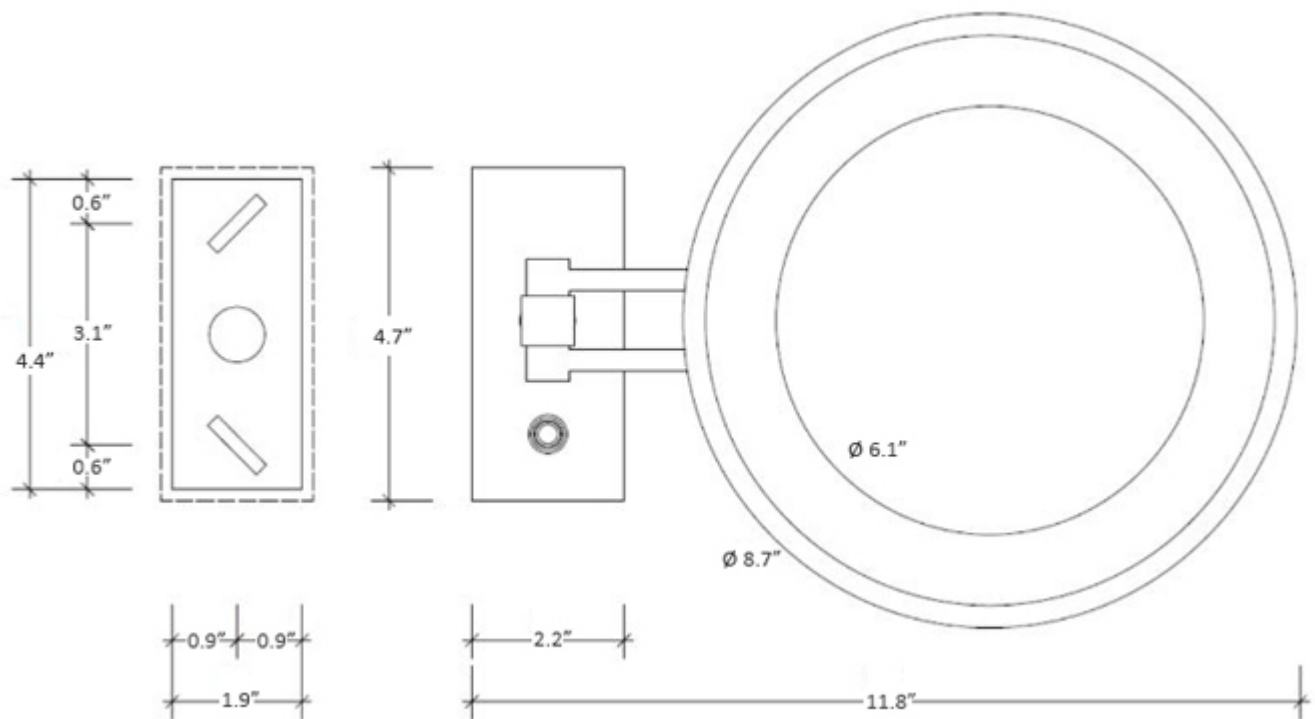

Collection
Spiegel

Model |
WS 36

Dimensions Metric

1 inch = 2.54 cm

1 inch = 25.4 mm

WS®
BATH
COLLECTIONS

1051 Lea Drive - Collegeville, PA 19426
Tel. 215 513 9400 - Fax 610 831 0215

www.ws bathcollections.com - info@ws bathcollectins.com

Product Specs Sheets

Collection
WS

Model |
WS 38

Dimensions Metric
1 inch = 2.54 cm
1 inch = 25.4 mm

WS[®]
BATH
COLLECTIONS

1051 Lea Drive - Collegeville, PA 19426
Tel. 215 513 9400 - Fax 610 831 0215
www.ws bathcollections.com - info@ws bathcollections.com