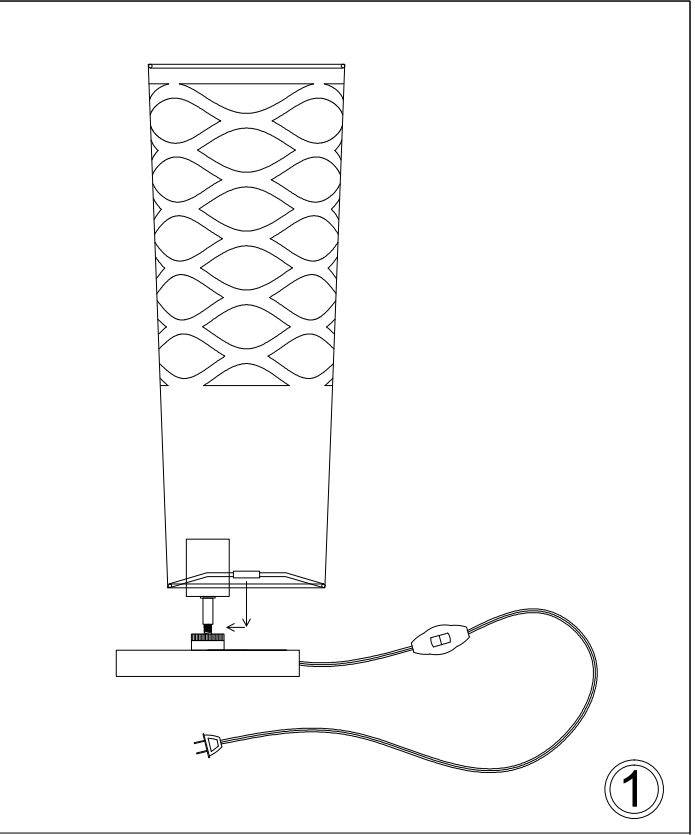

CUT-T

Bulb/ Ampoule:
1x Max 60W PAR16,
Type-A or/ou CFL
(Not Included/ Non Inclus)