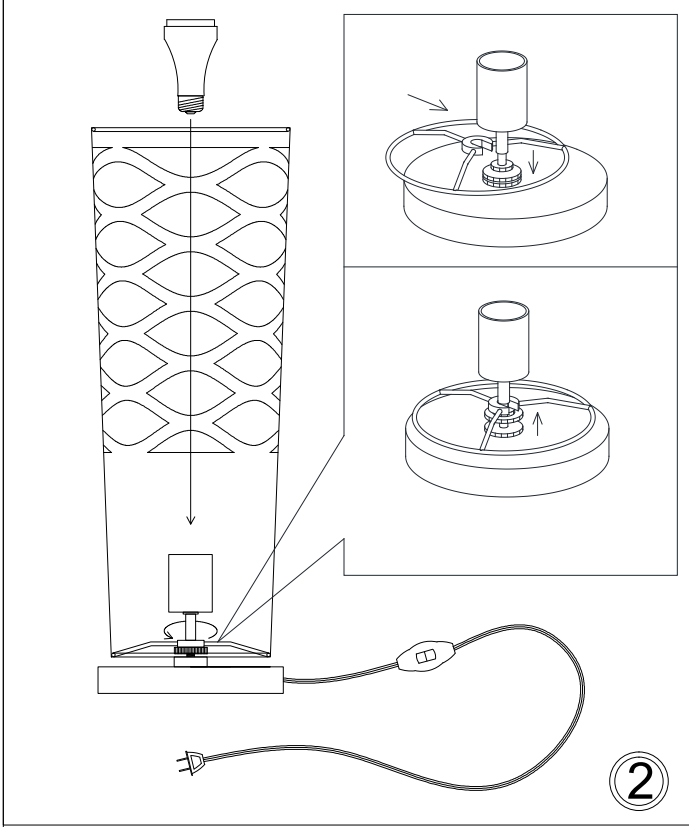

CUT-T

Bulb/ Ampoule:
1x Max 60W PAR16,
Type-A or/ou CFL
(Not Included/ Non Inclus)