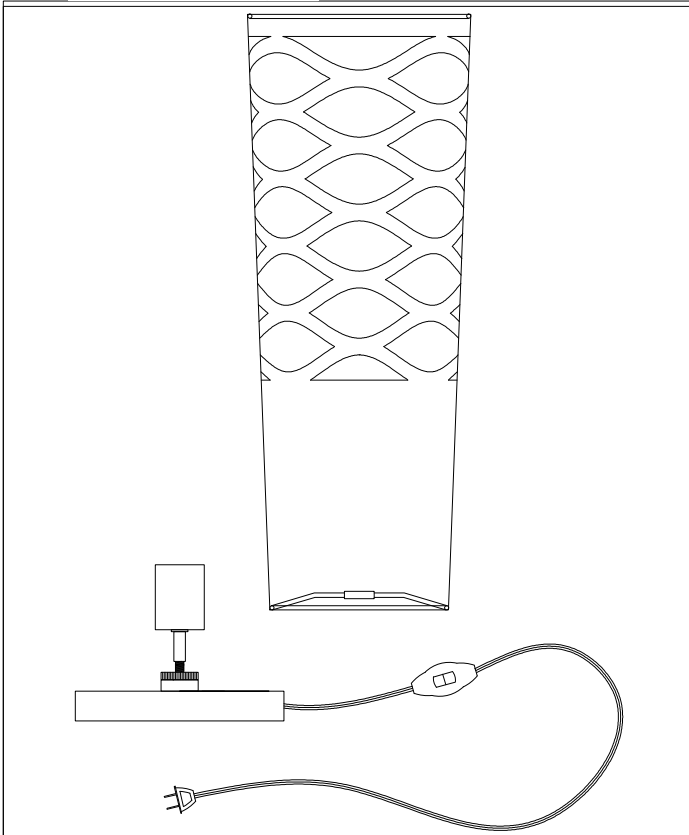

CUT-T

Bulb/ Ampoule:
1x Max 60W PAR16,
Type-A or/ou CFL
(Not Included/ Non Inclus)