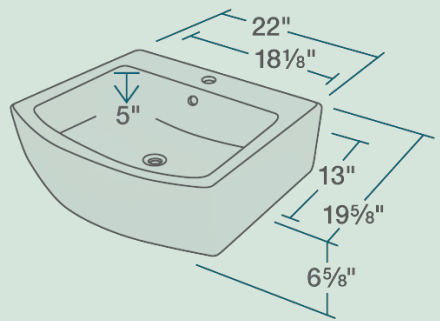

22" x 19 5/8" x 6 5/8"
 Vessel Installation
 True Vitreous China
 No Hardware Needed
 Limited Lifetime Warranty

Accessories

*Accessories not included

Available Colors

Features

Vessel Installation	24" Minimum Cabinet Size	True Vitreous China	No Hardware Needed	Limited Lifetime Warranty	One Bowl