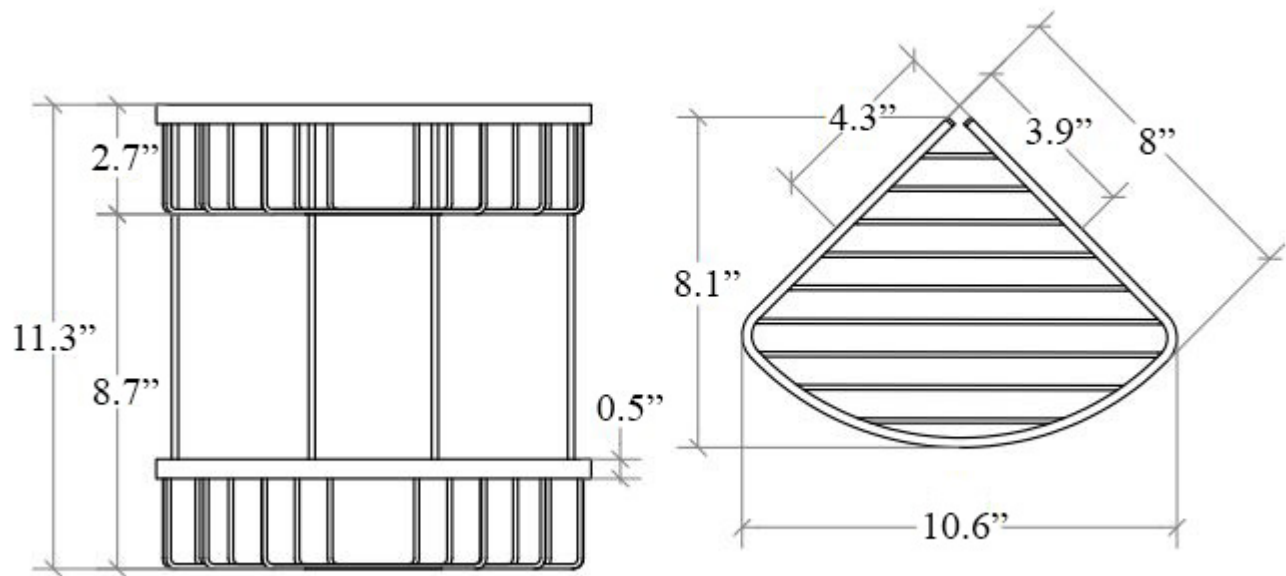

Product Specs Sheets

Collection
Filo

Model |
Filo 50032

Dimensions Metric

1 inch = 2.54 cm
1 inch = 25.4 mm

WS[®]
BATH
COLLECTIONS

1051 Lea Drive - Collegeville, PA 19426
Tel. 215 513 9400 - Fax 610 831 0215
www.ws bathcollections.com - info@ws bathcollections.com